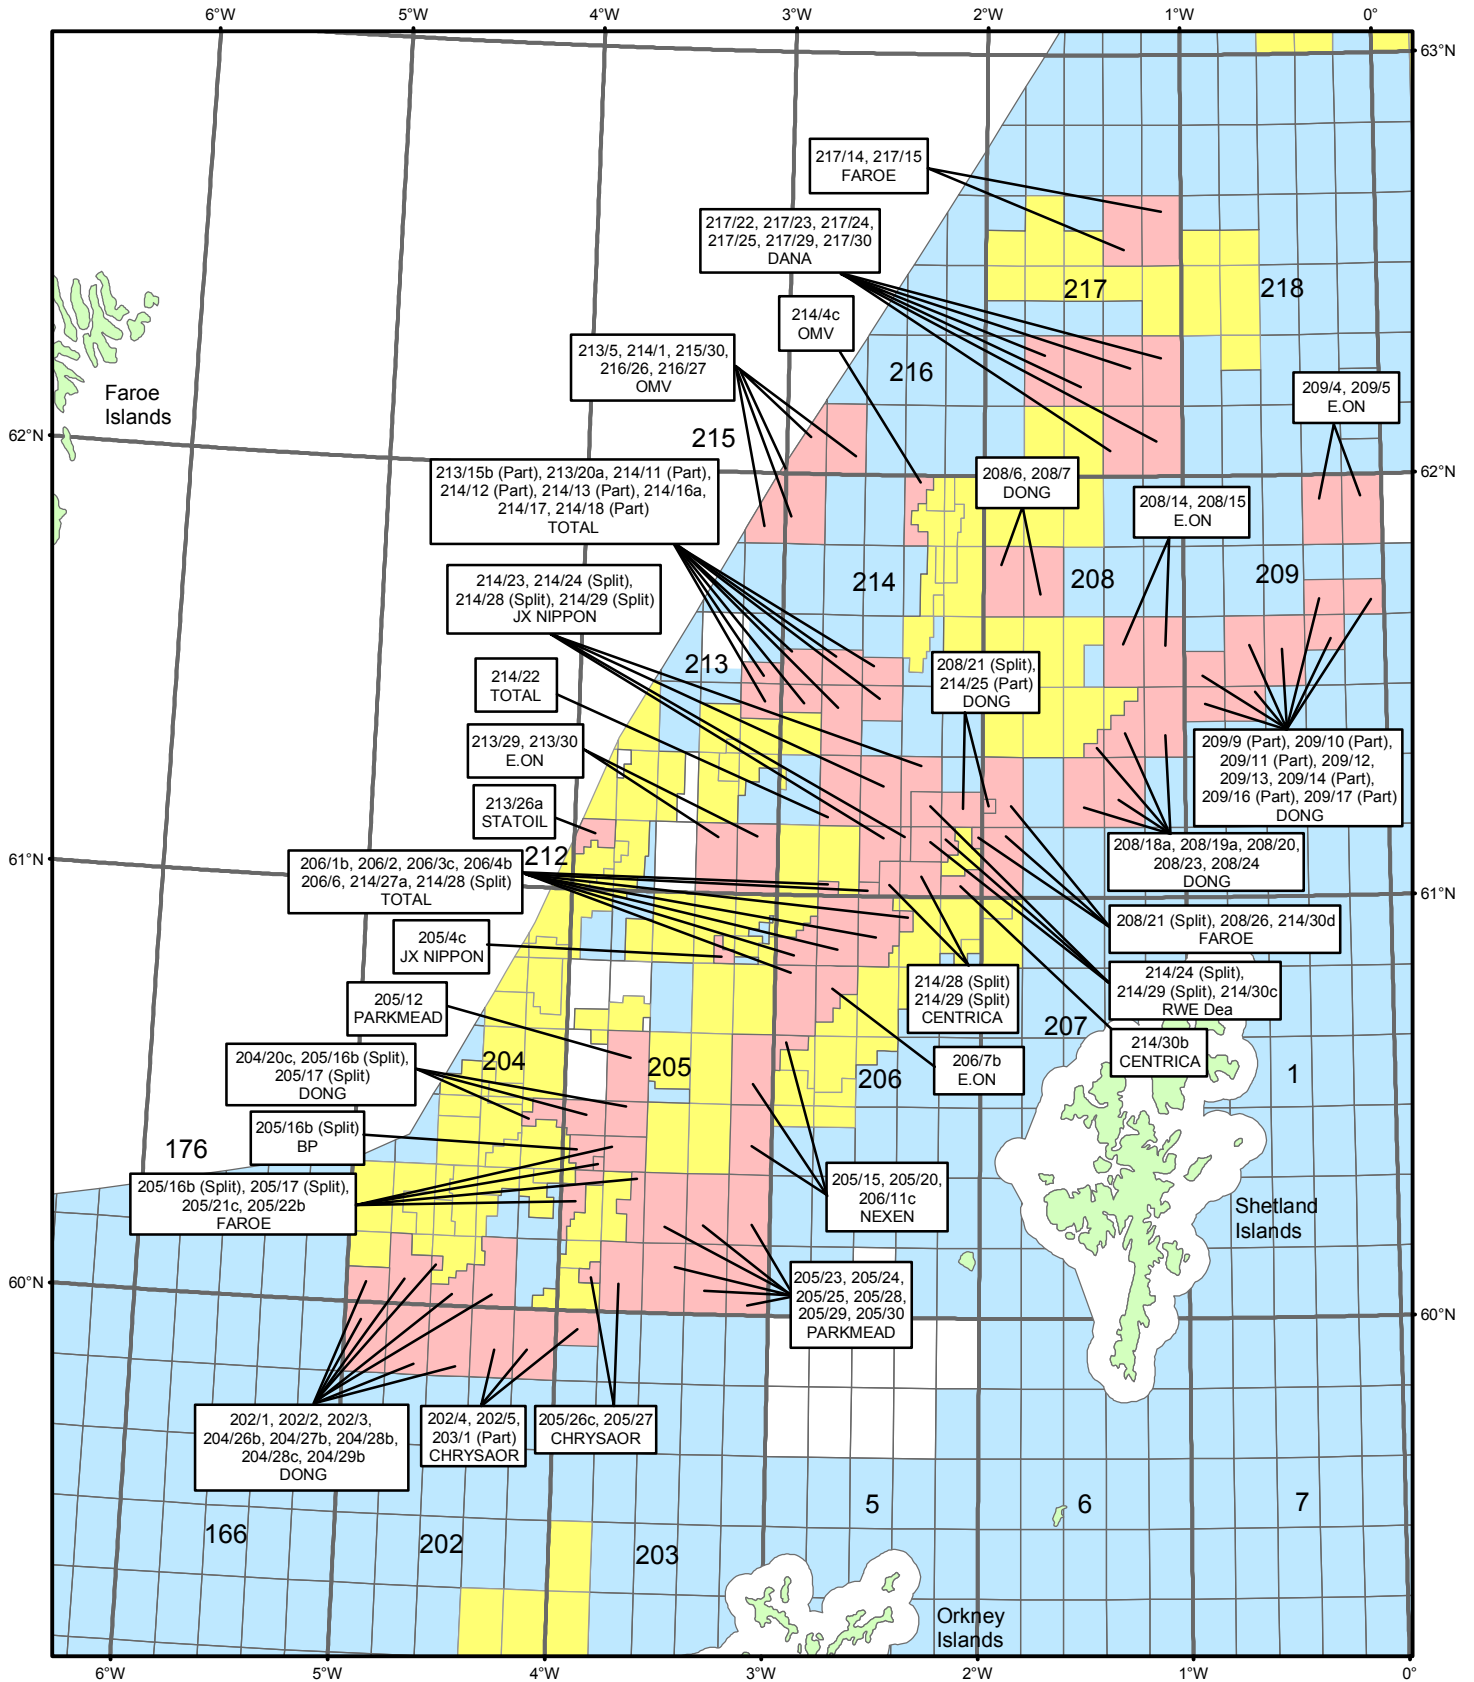

NOTE: See Offers of Awards by Block list for potential licences

UK Continental Shelf
27th Round of Offshore Licensing

MAP 1
West of Shetlands Area

Scale 1:2,000,000

0 20 40 60 80Kms

Key

- Blocks potentially awarded
- Blocks on offer
- Blocks currently under licence

Quadrant & Blocks

1	2	3	4	5
6	7	8	9	10
11	12	13	14	15
16	17	18	19	20
21	22	23	24	25
26	27	28	29	30

Map location