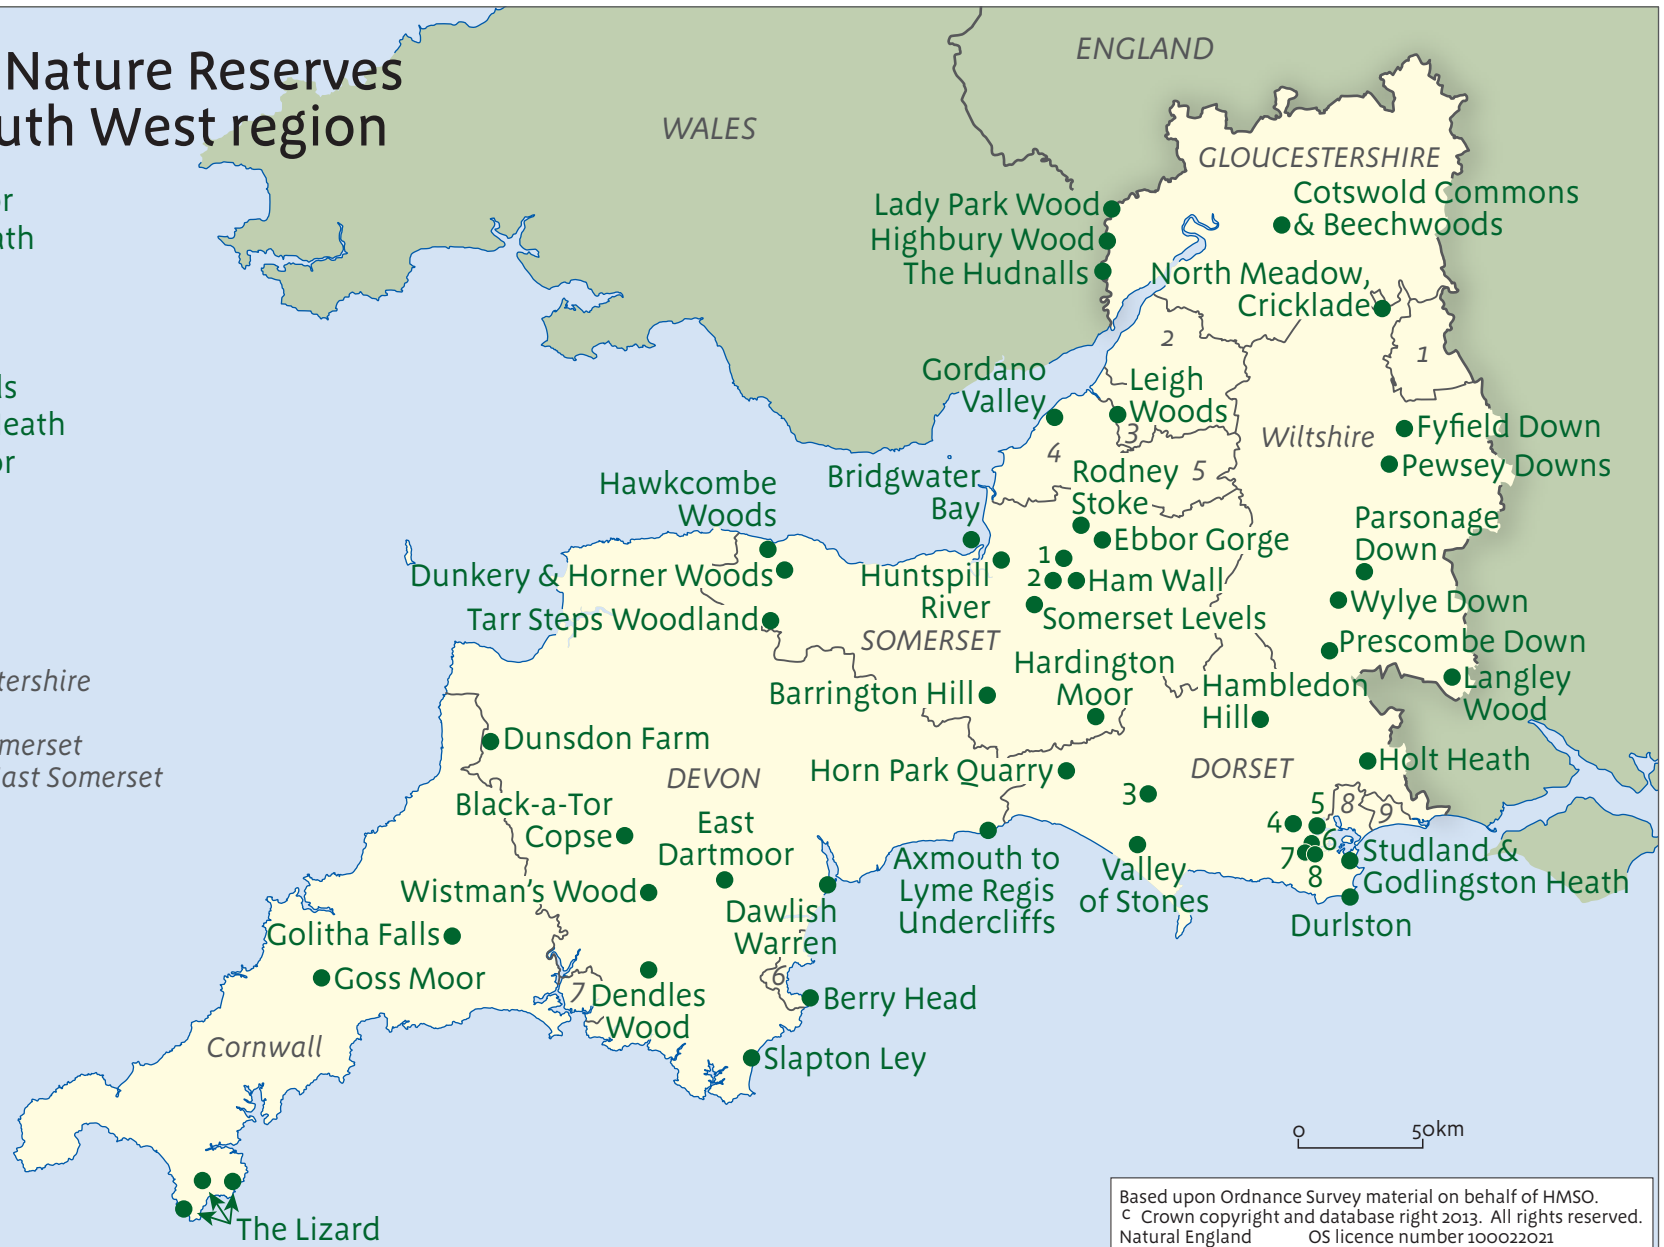

National Nature Reserves in the South West region

- 1 Westhay Moor
- 2 Shapwick Heath
- 3 Hog Cliff
- 4 Morden Bog
- 5 Holton Heath
- 6 Arne Reedbeds
- 7 Stoborough Heath
- 8 Hartland Moor

- 1 Swindon
- 2 South Gloucestershire
- 3 City of Bristol
- 4 North West Somerset
- 5 Bath & North East Somerset
- 6 Torbay
- 7 Plymouth
- 8 Poole
- 9 Bournemouth

Based upon Ordnance Survey material on behalf of HMSO.
 © Crown copyright and database right 2013. All rights reserved.
 Natural England OS licence number 100022021