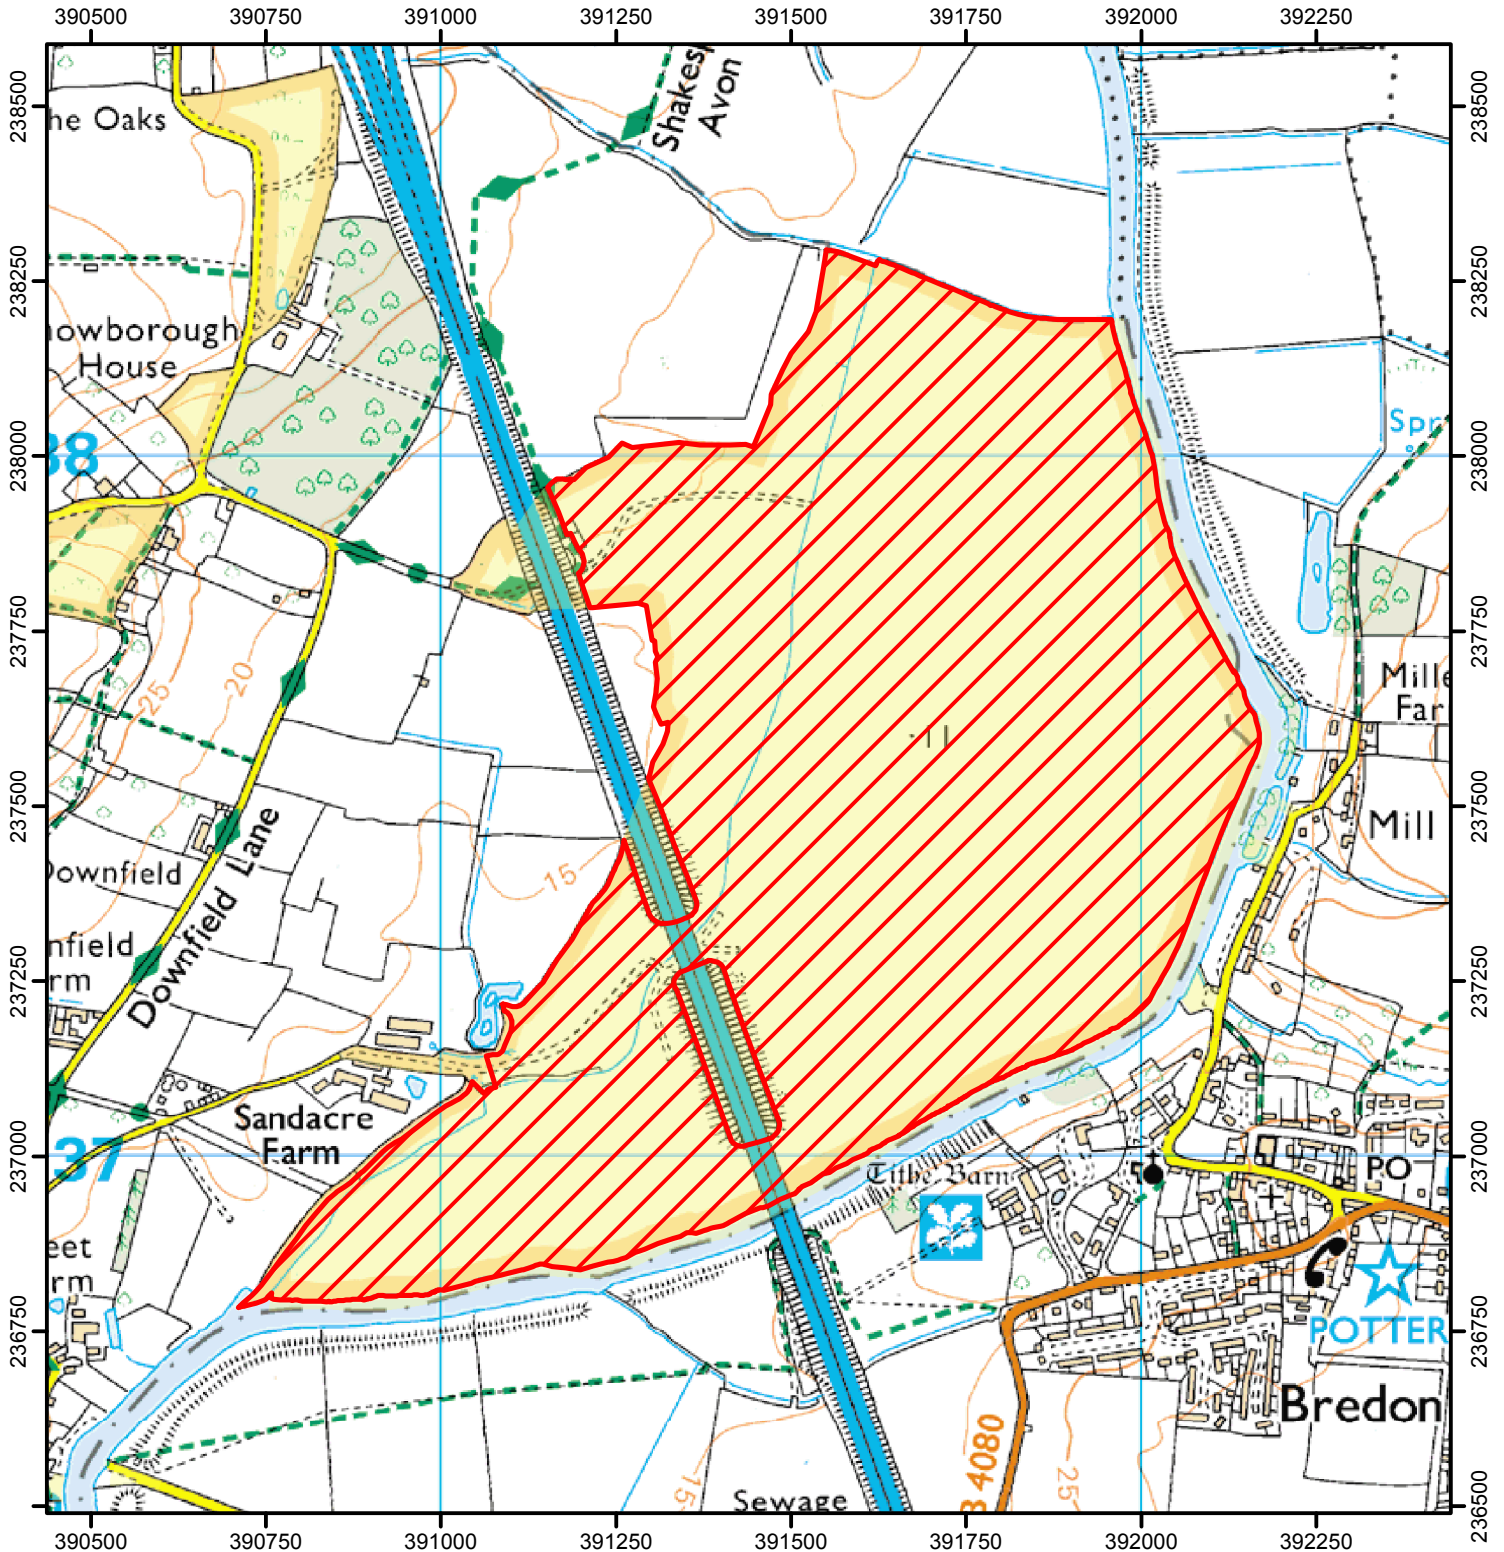

# CROW Open Access: Second Consultation on review of restriction

(Please see accompanying notice)

(This does not affect public rights of way)

Consultation Start Date: 5 December 2014

End Date: 9 January 2015

Case Number: 2005110053

0 100 200 400 600 800 Metres

Restricted Open Access Land

Open Access Land

© Crown Copyright and database right 2014.  
All rights reserved. Ordnance Survey Licence number 100022021