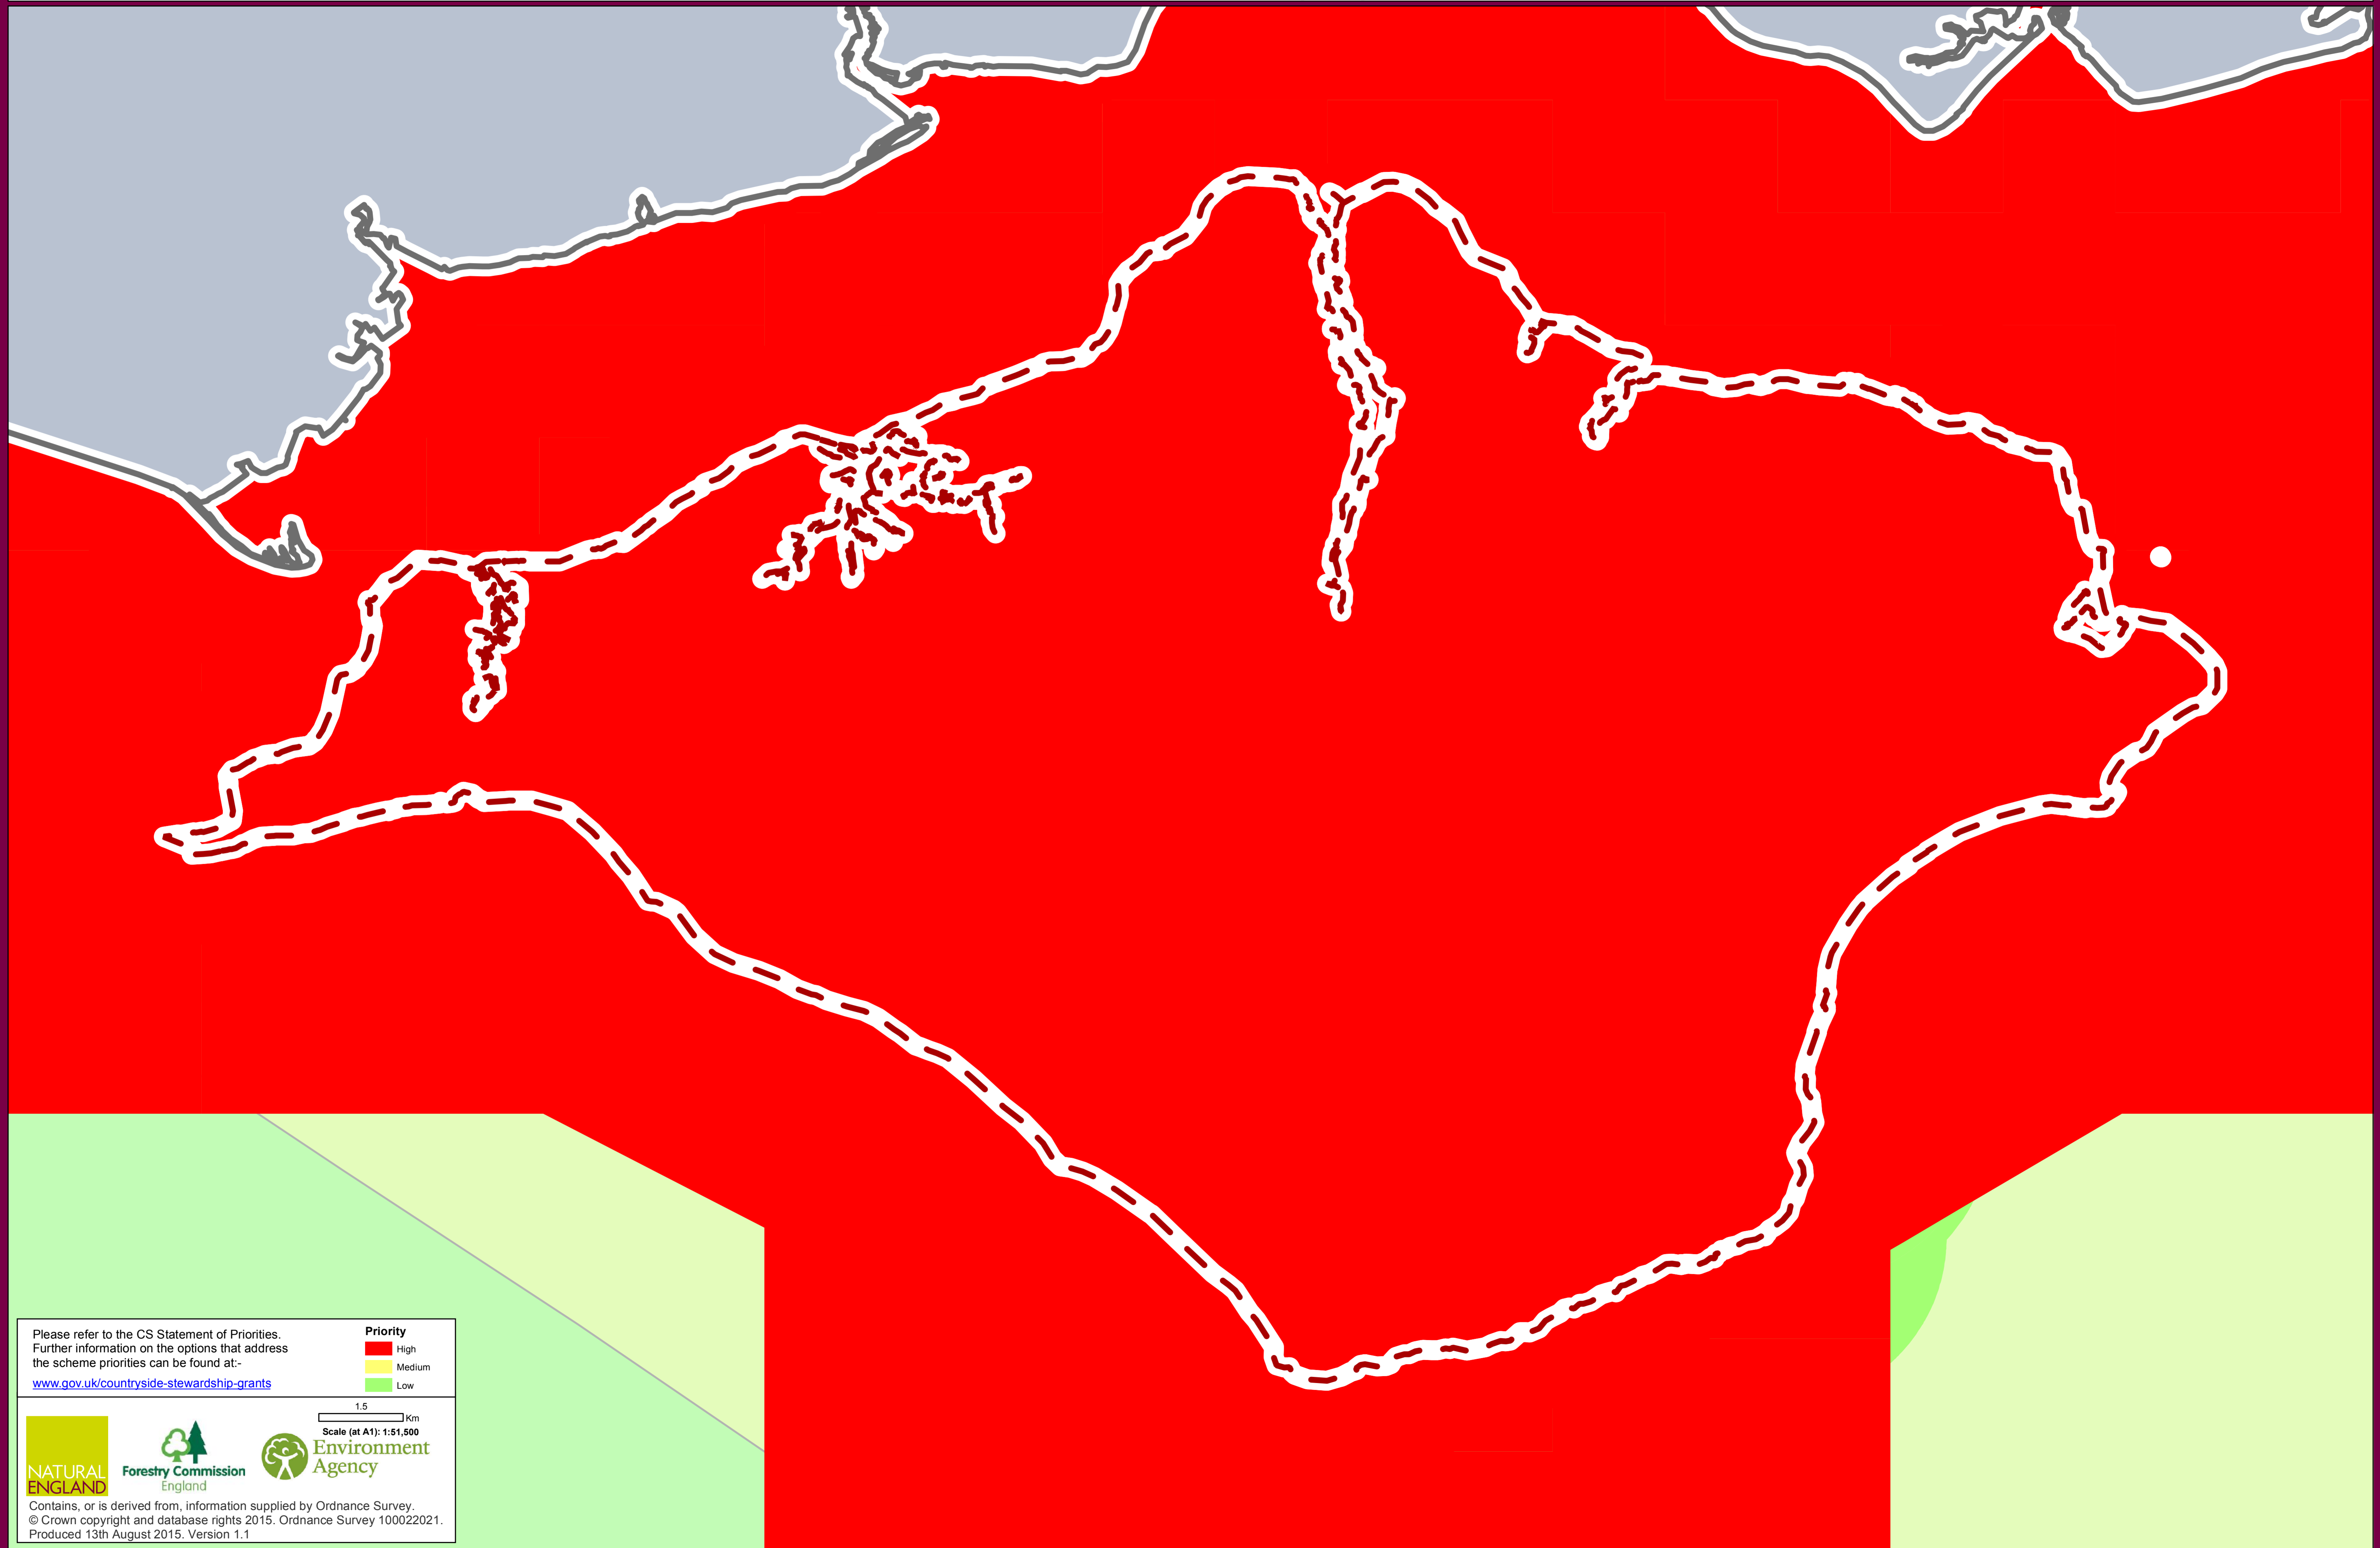

Countryside Stewardship Mid Tier Targeting Priorities Isle of Wight NCA (127)

Please refer to the CS Statement of Priorities.
Further information on the options that address
the scheme priorities can be found at:-

www.gov.uk/countryside-stewardship-grants

Contains, or is derived from, information supplied by Ordnance Survey.
© Crown copyright and database rights 2015. Ordnance Survey 100022021.
Produced 13th August 2015. Version 1.1