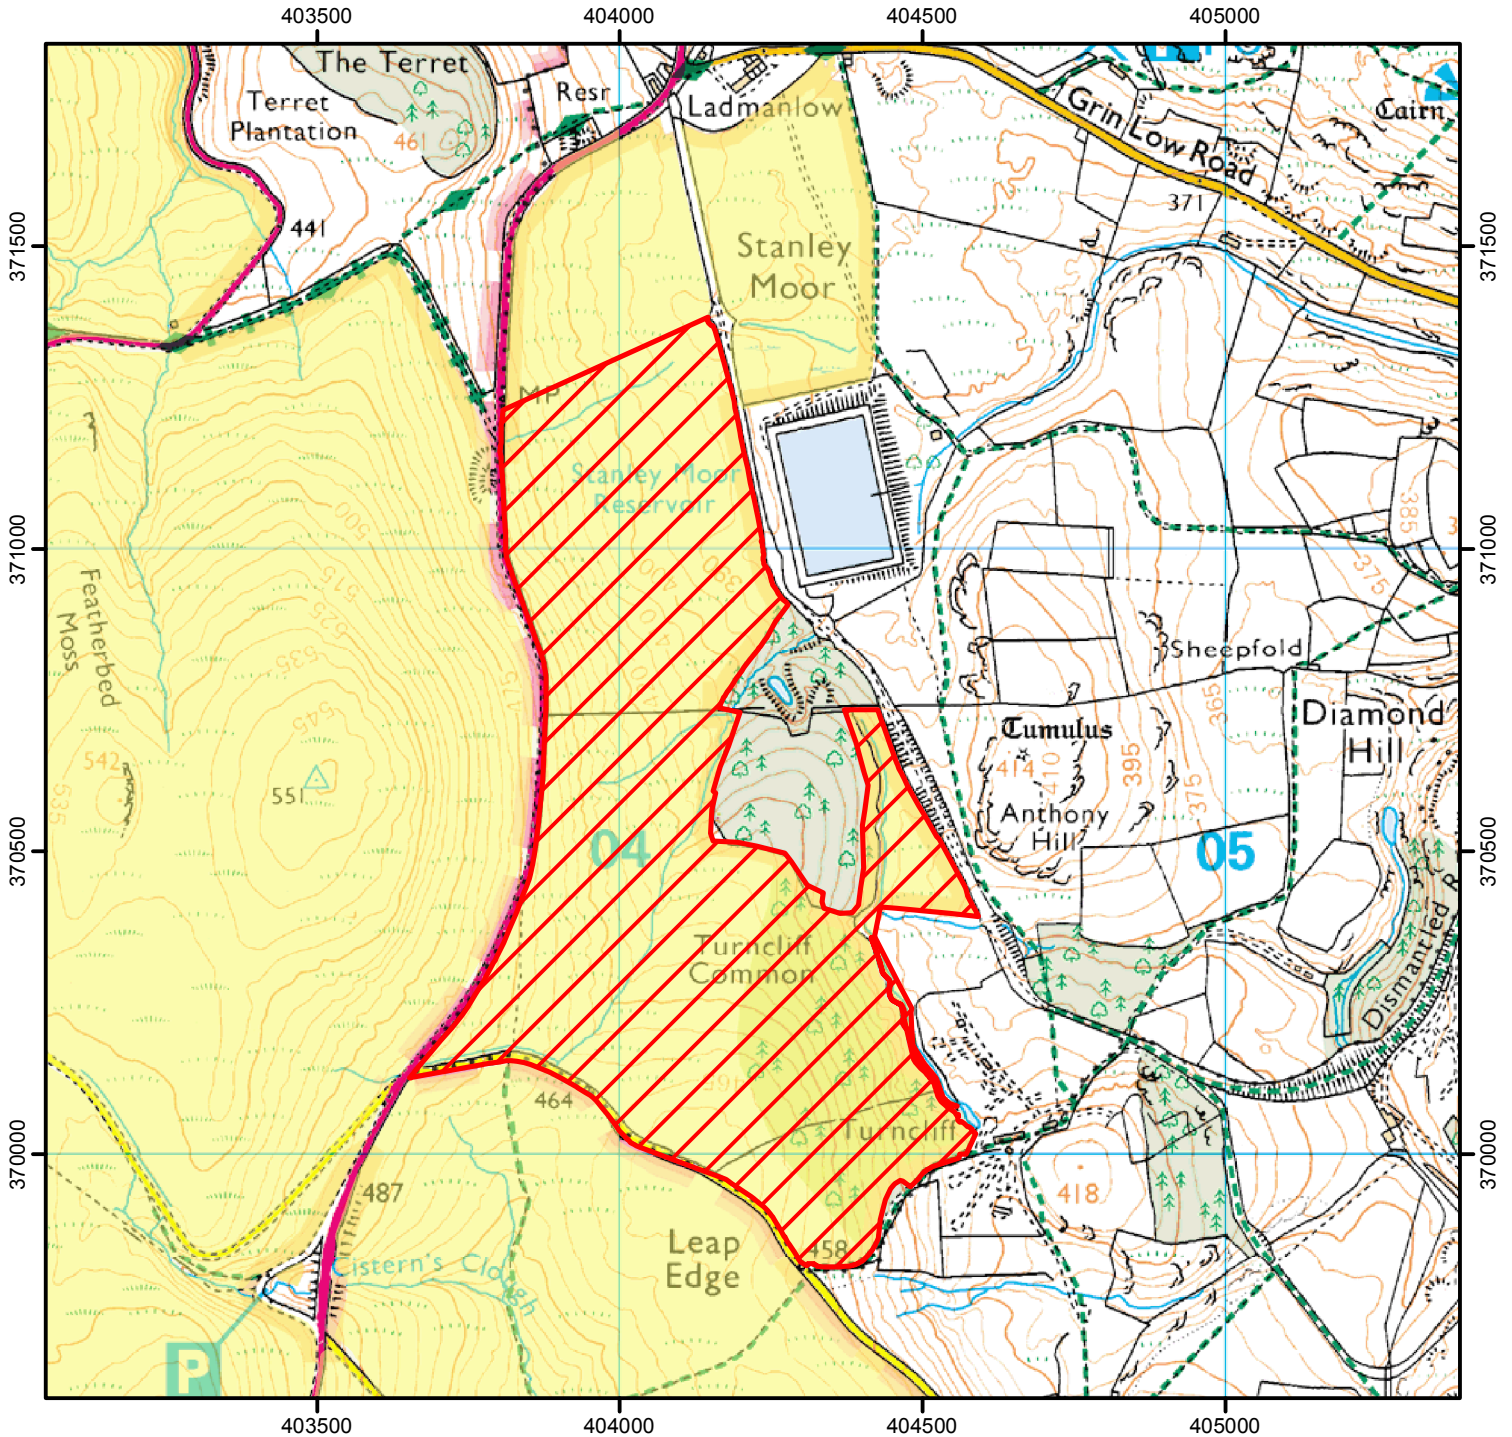

CROW Open Access : Consultation on review of restriction (Please see accompanying notice)

This does not affect Public Rights of Way

Consultation start date: 11 November 2015

Consultation end date: 30 November 2015

Case Number: 2005020163

0 400 800 Metres

© Crown Copyright and database right 2015. All rights reserved.
Ordnance Survey Licence number 100022021.

CROW Consultation
CROW Access Land

For more information call the Open Access Contact Centre on 0300 060 2091
or visit our website at www.gov.uk/right-of-way-open-access-land/use-your-right-to-roam