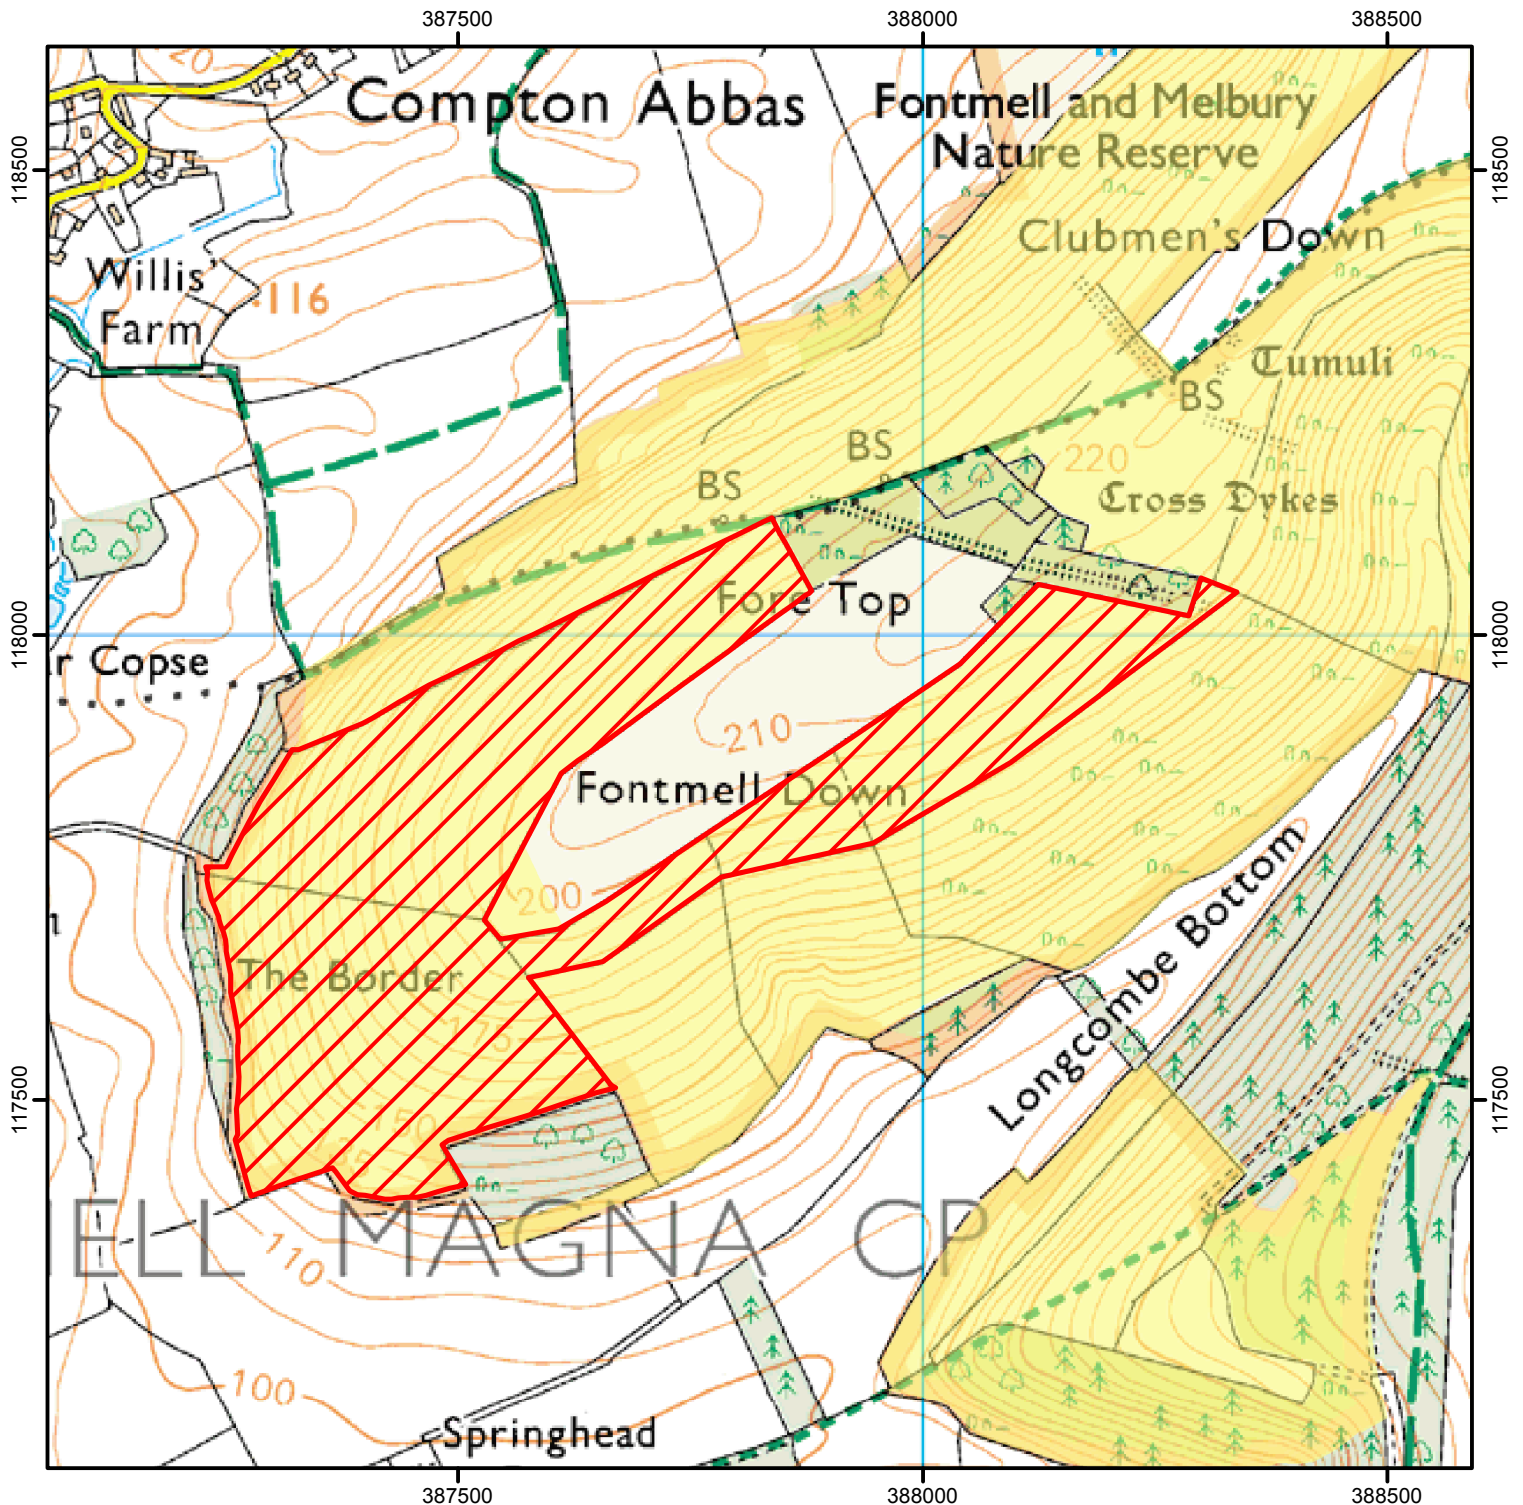

CROW Open Access: Second Consultation on review of restriction

(Please see accompanying notice)
(This does not affect public rights of way)

Consultation start date : 02 October 2015

Consultation end date : 23 October 2015

Case Number: 2007050190

0 100 200 400 600 Metres

CROW Consultation

CROW Access Land

© Crown Copyright and database right 2015. All rights reserved.
Ordnance Survey Licence number 100022021.

For more information call the Open Access Contact Centre on 0300 060 2091
or visit our website at www.gov.uk/right-of-way-open-access-land/use-your-right-to-roam