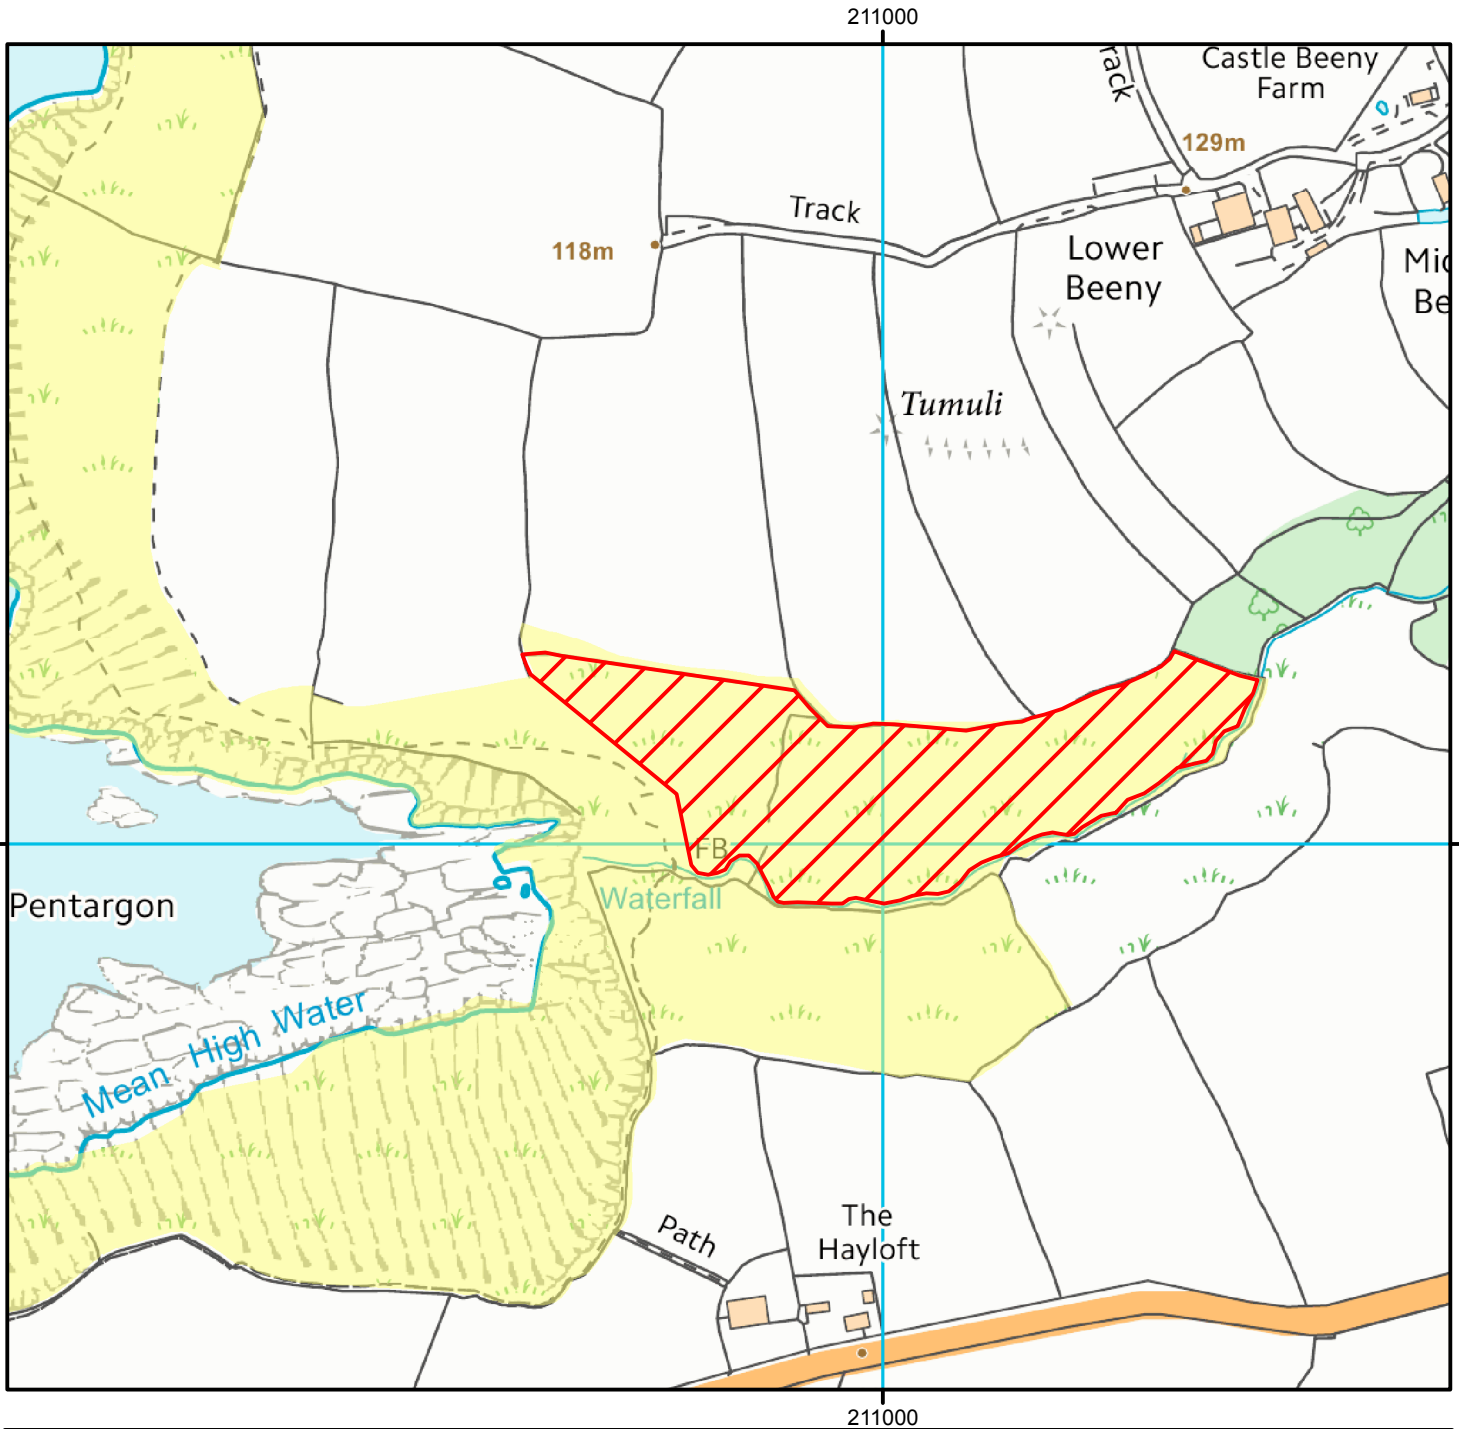

# NO OPEN ACCESS

In the interest of public safety the open access land shown hatched on the map below is closed to prevent danger to the public from cows and calves.

This does not affect Public Rights of Way

Restriction Start Date: 1st October 2016

Restriction End Date: 30th September 2022

Case Number: 2016058166

For more information call the Open Access Contact Centre on 0300 060 2091  
or visit our website at [www.gov.uk/right-of-way-open-access-land/use-your-right-to-roam](http://www.gov.uk/right-of-way-open-access-land/use-your-right-to-roam)