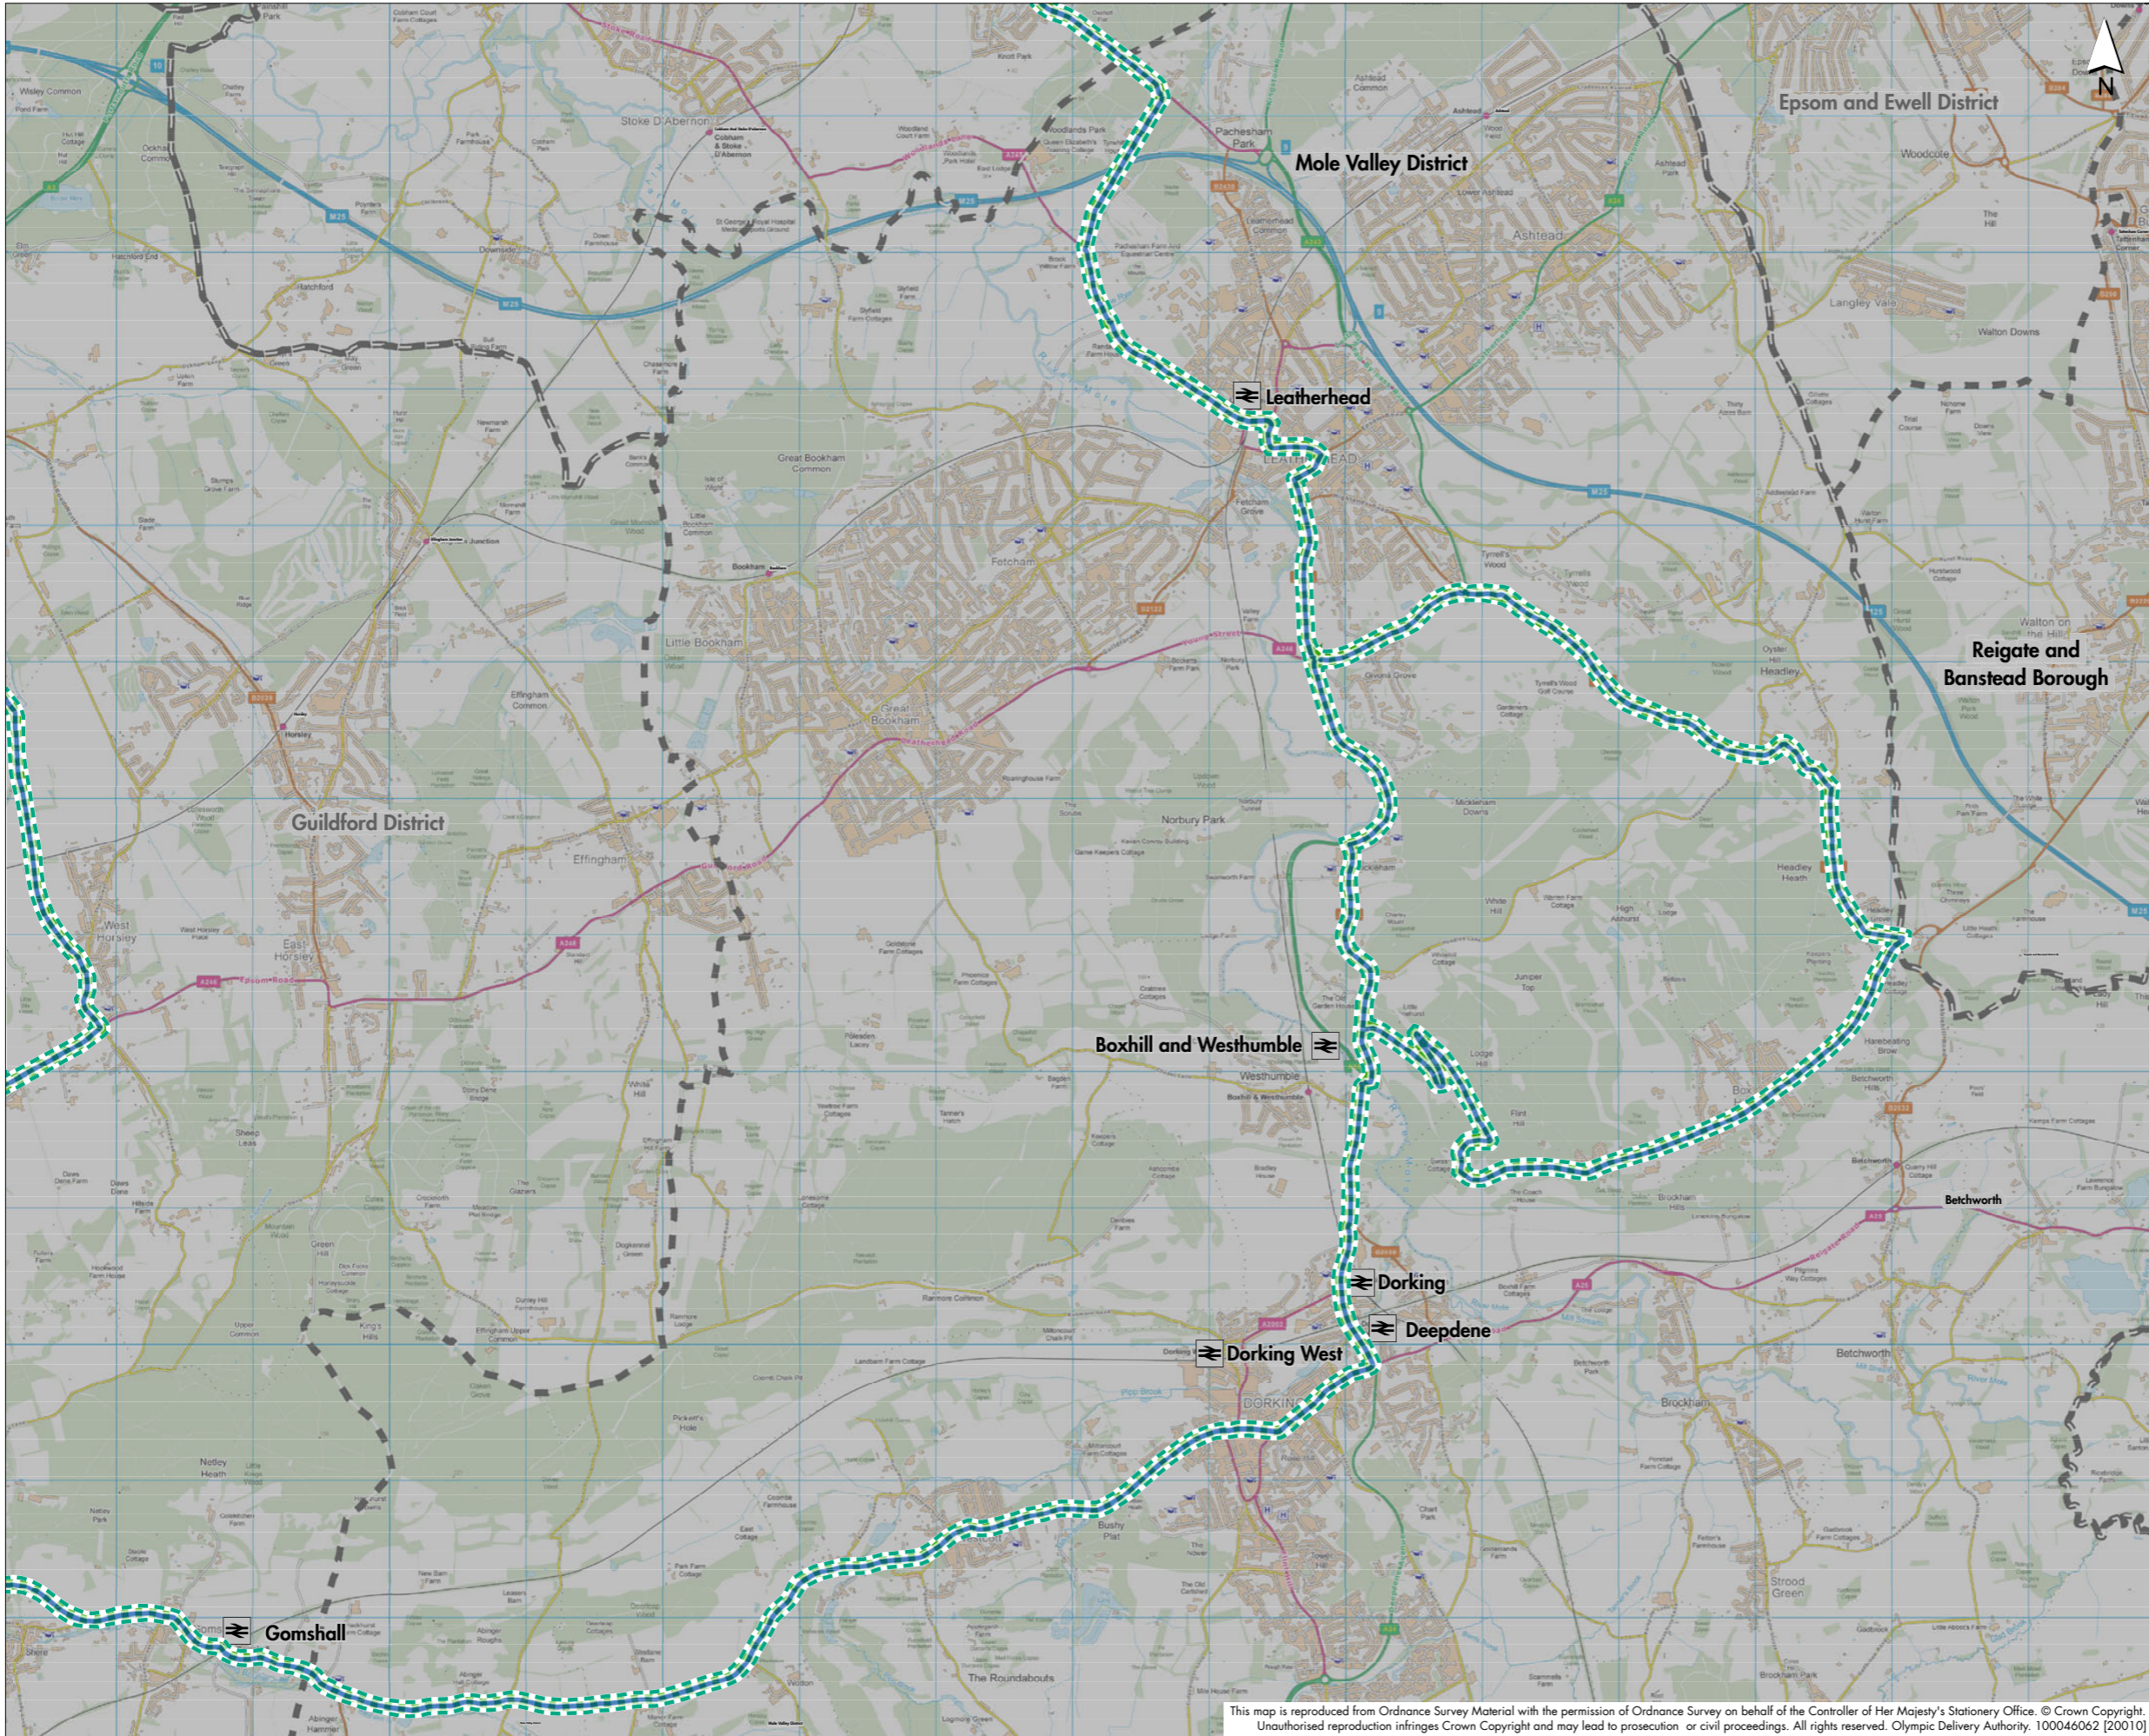

Olympic road cycling zone

(Mole Valley District and Reigate and Banstead Borough)

Advertising and Trading Regulations

Legend

- - - Event zone boundary
- Cycling Road Race
- - - Borough Boundary

Operational Days:
Saturday 28 July and Sunday 29 July 2012

Sporting Event: Cycling - Road

Route:

- A25 (Guildford Road)
- A24 (London Road)
- Zig Zag Road
- Boxhill Road
- B2033
- B2209 (Old London Road)
- Zig Zag Road
- Boxhill Road
- B2033
- B2450 (Dorking Road)
- B2122
- Bull Hill
- A245 (Randalls Road/Woodlands Lane)

This map is reproduced from Ordnance Survey Material with the permission of Ordnance Survey on behalf of the Controller of Her Majesty's Stationery Office. © Crown Copyright. Unauthorised reproduction infringes Crown Copyright and may lead to prosecution or civil proceedings. All rights reserved. Olympic Delivery Authority. 100046062 [20010]