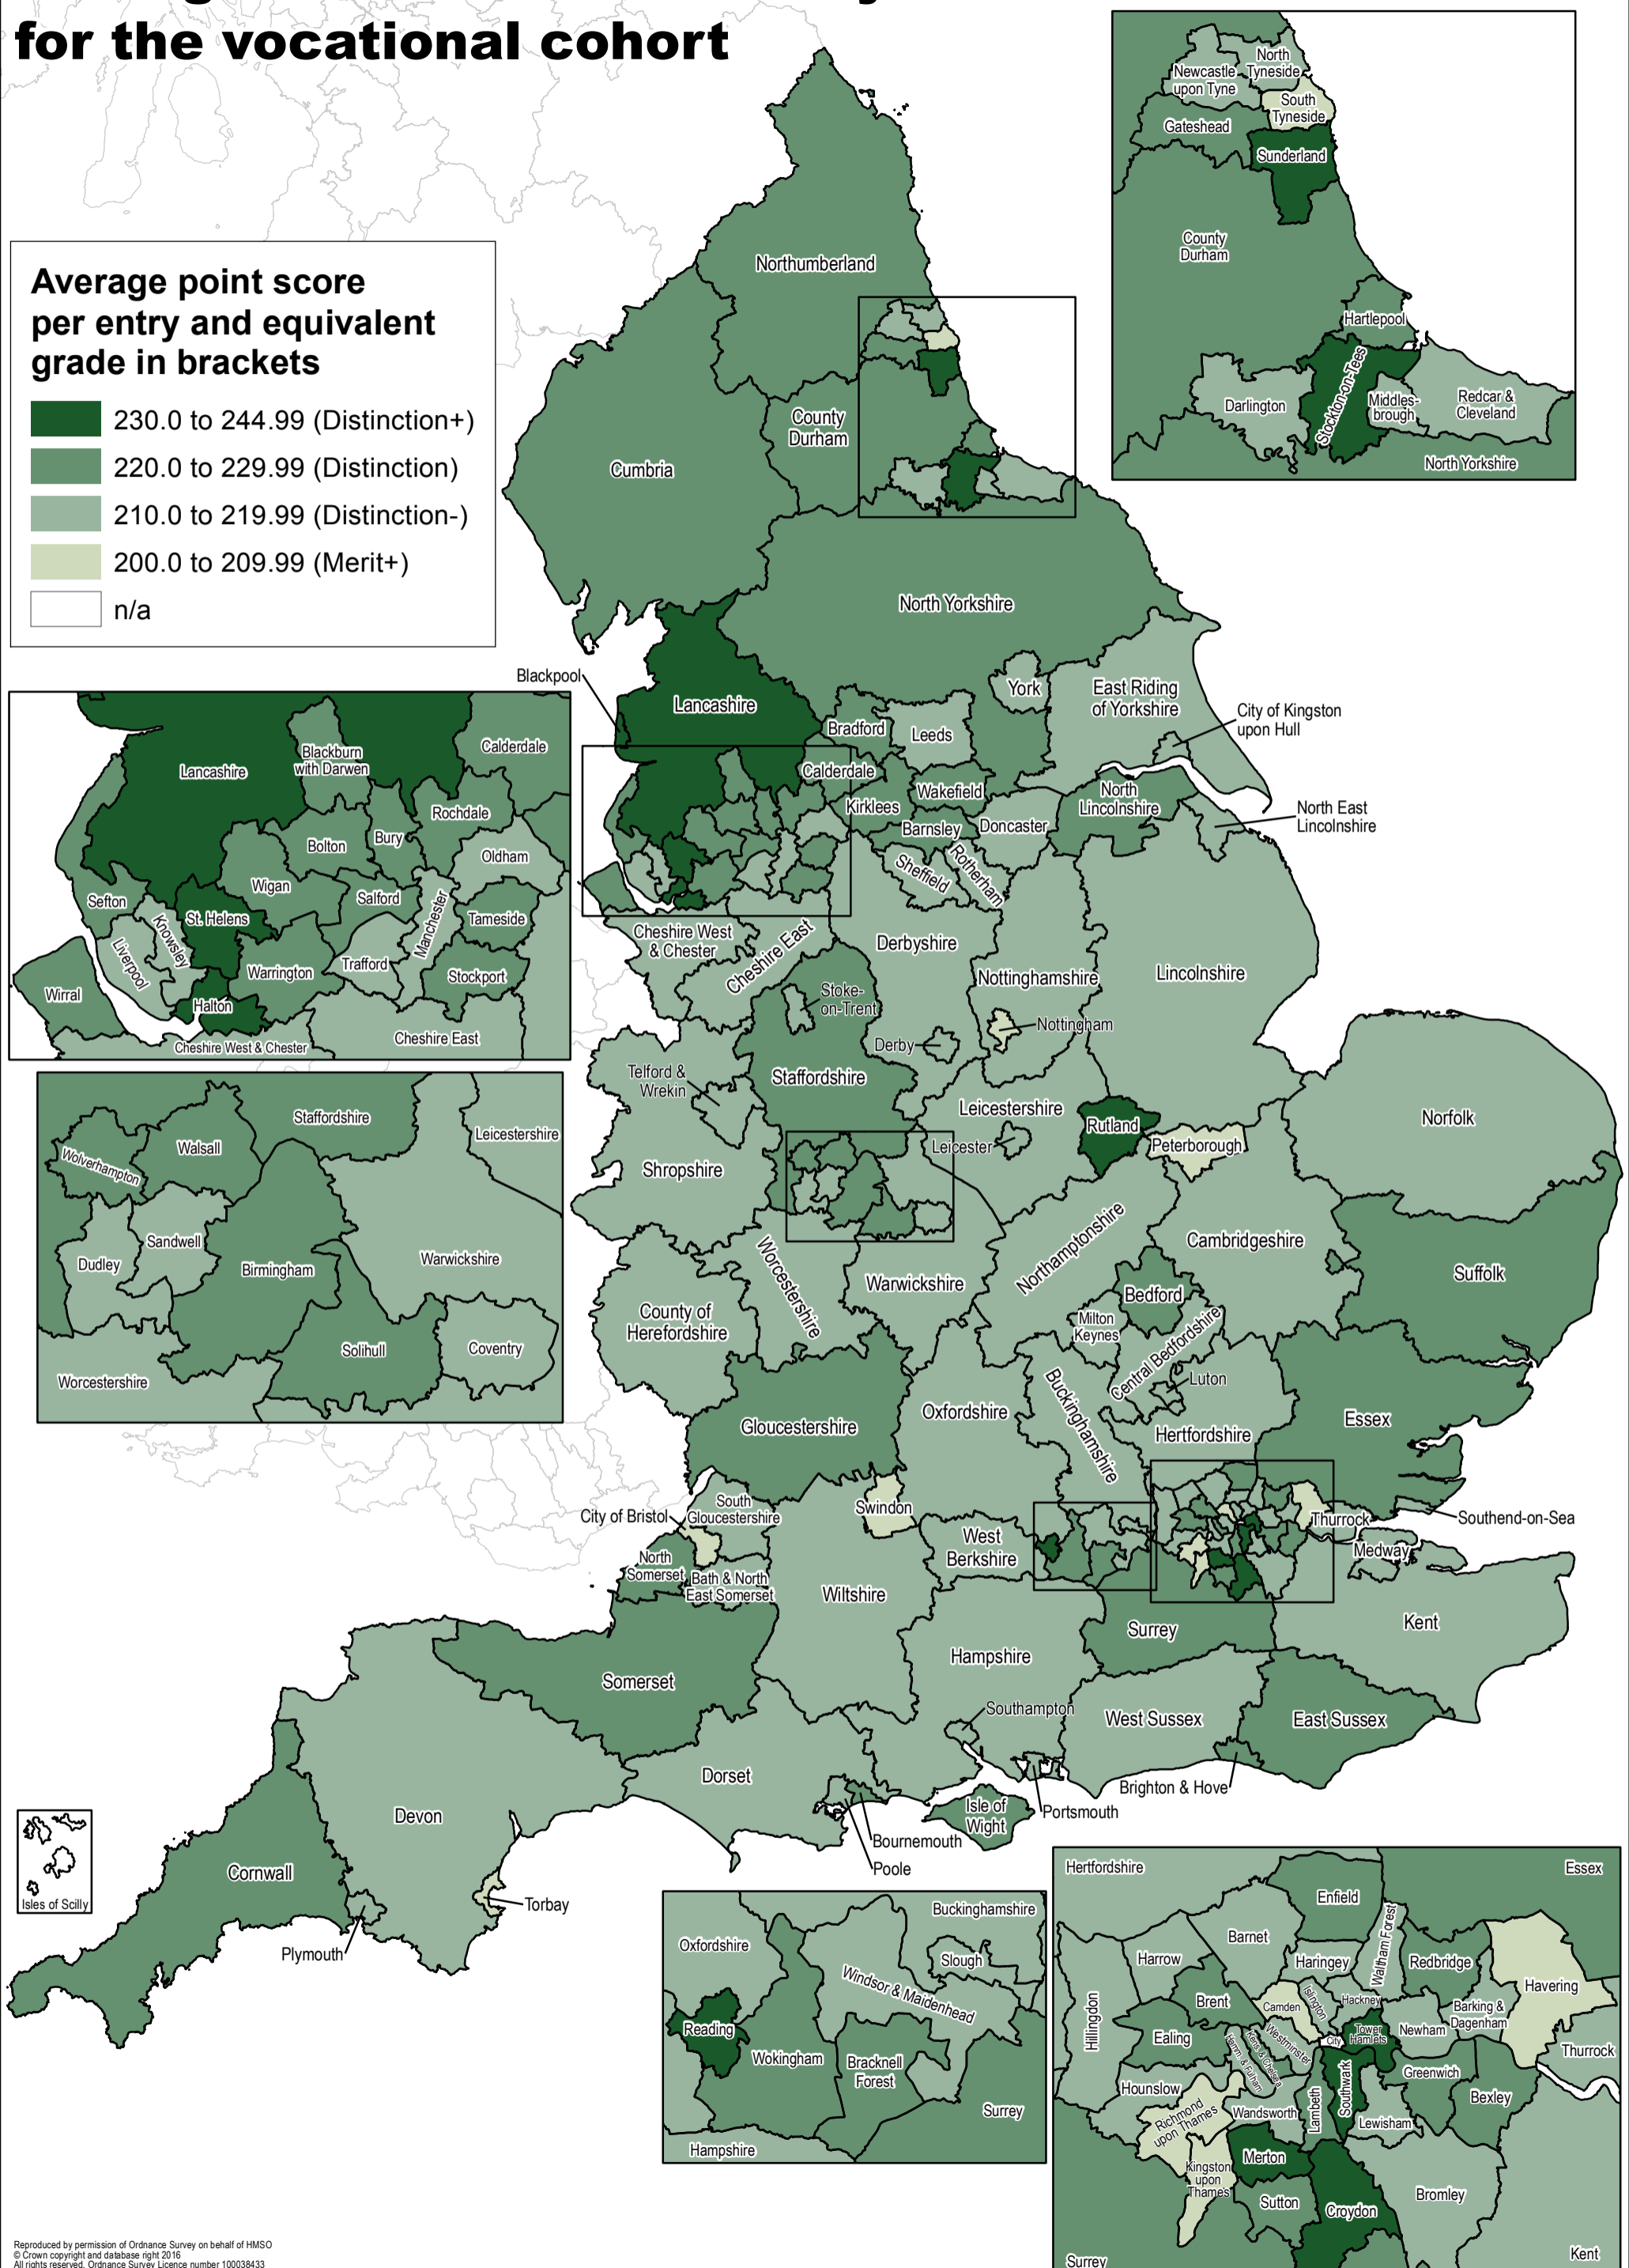

Average Point Score Per Entry for the vocational cohort

Average point score per entry and equivalent grade in brackets

- 230.0 to 244.99 (Distinction+)
- 220.0 to 229.99 (Distinction)
- 210.0 to 219.99 (Distinction-)
- 200.0 to 209.99 (Merit+)
- n/a