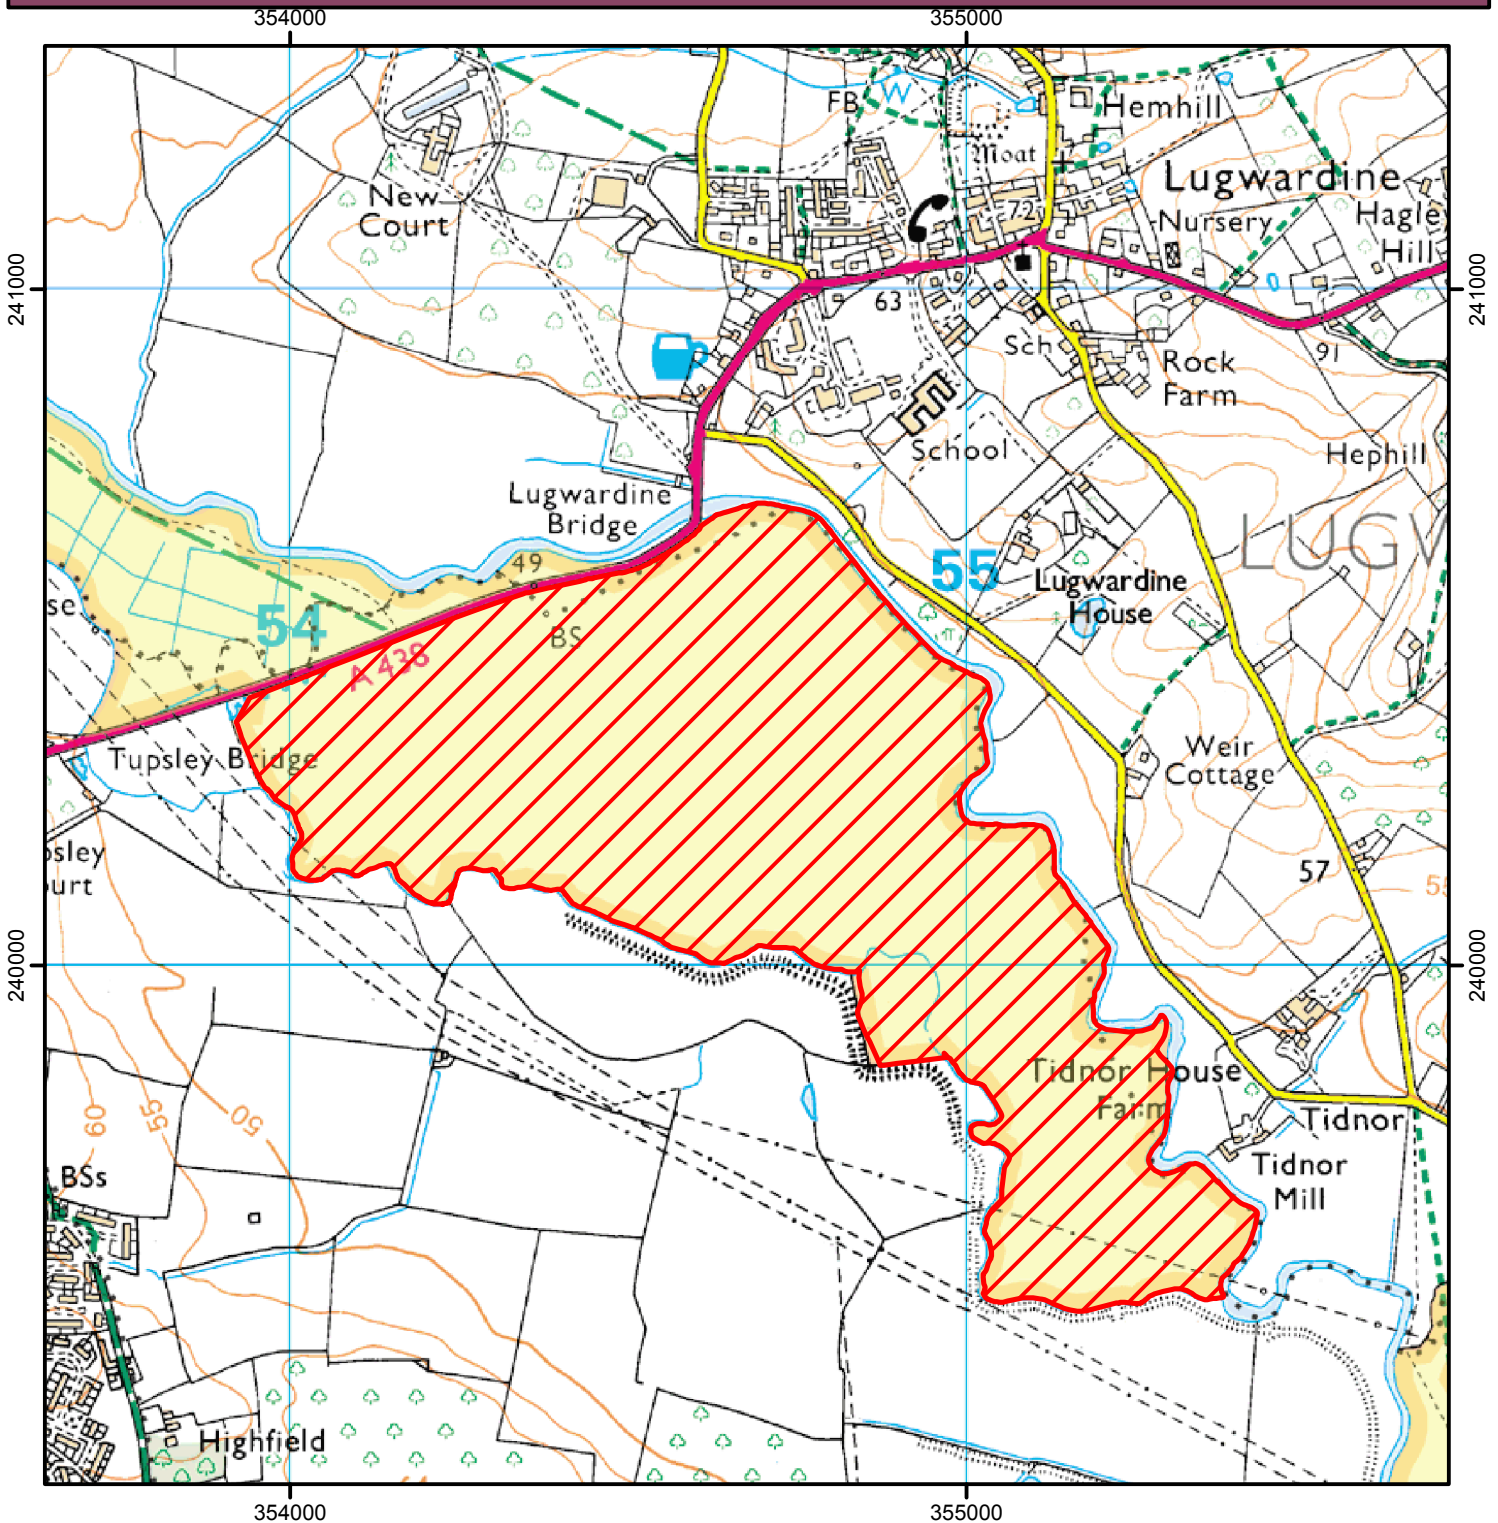

CROW Open Access: Second consultation on review of restriction

(Please see accompanying notice).

(This does not affect Public Rights of Way)

Consultation Start Date: 22 April 2015

End Date: 08 May 2015

Case Number: 2006030159

0 400 800 Metres

Restricted Open Access Land

Open Access Land

© Crown Copyright and database right 2015. All rights reserved. Ordnance Survey Licence number 100022021

For more information call the Open Access Contact Centre on 0300 060 2091 or visit our website at www.gov.uk/right-of-way-open-access-land/use-your-right-to-roam