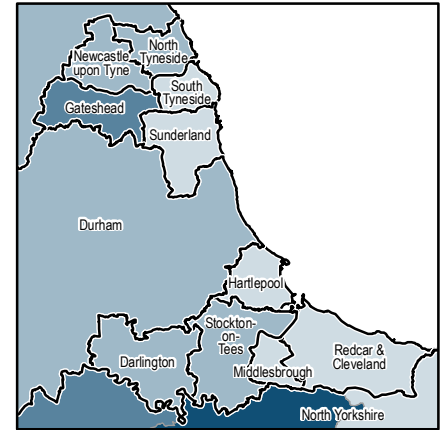

Key Stage 4: Percentage of pupils in maintained schools* achieving the English Baccalaureate by Local Authority District (of pupil residence), 2010/11

Percentage of Pupils

National figure (maintained schools*): 15.4%

* including CTCs and academies