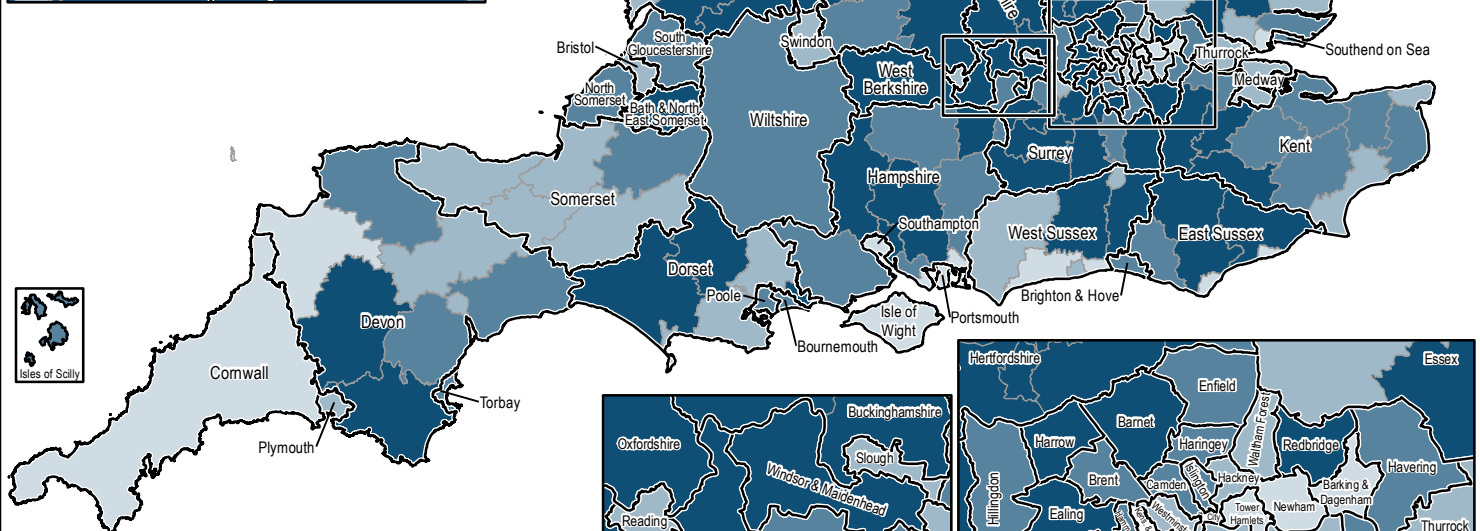

Key Stage 4: Percentage of pupils in maintained schools* achieving the English Baccalaureate by Local Authority District (of pupil residence), 2010/11

Percentage of Pupils

National figure (maintained schools*): 15.4%

* including CTCs and academies