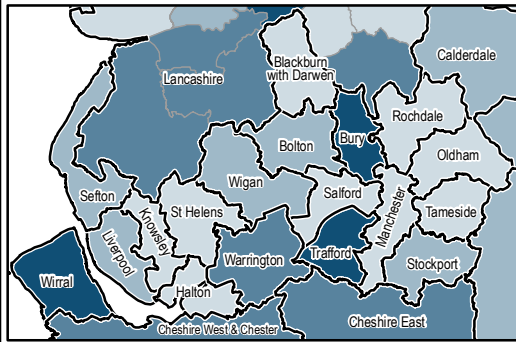

Key Stage 4: Percentage of pupils in maintained schools* achieving the English Baccalaureate by Local Authority District (of pupil residence), 2010/11

Percentage of Pupils

National figure (maintained schools*): 15.4%

* including CTCs and academies