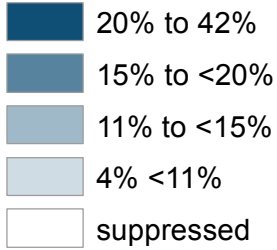

Key Stage 4: Percentage of pupils in maintained schools* achieving the English Baccalaureate by Local Authority District (of pupil residence), 2010/11

Percentage of Pupils

National figure (maintained schools*): 15.4%

* including CTCs and academies