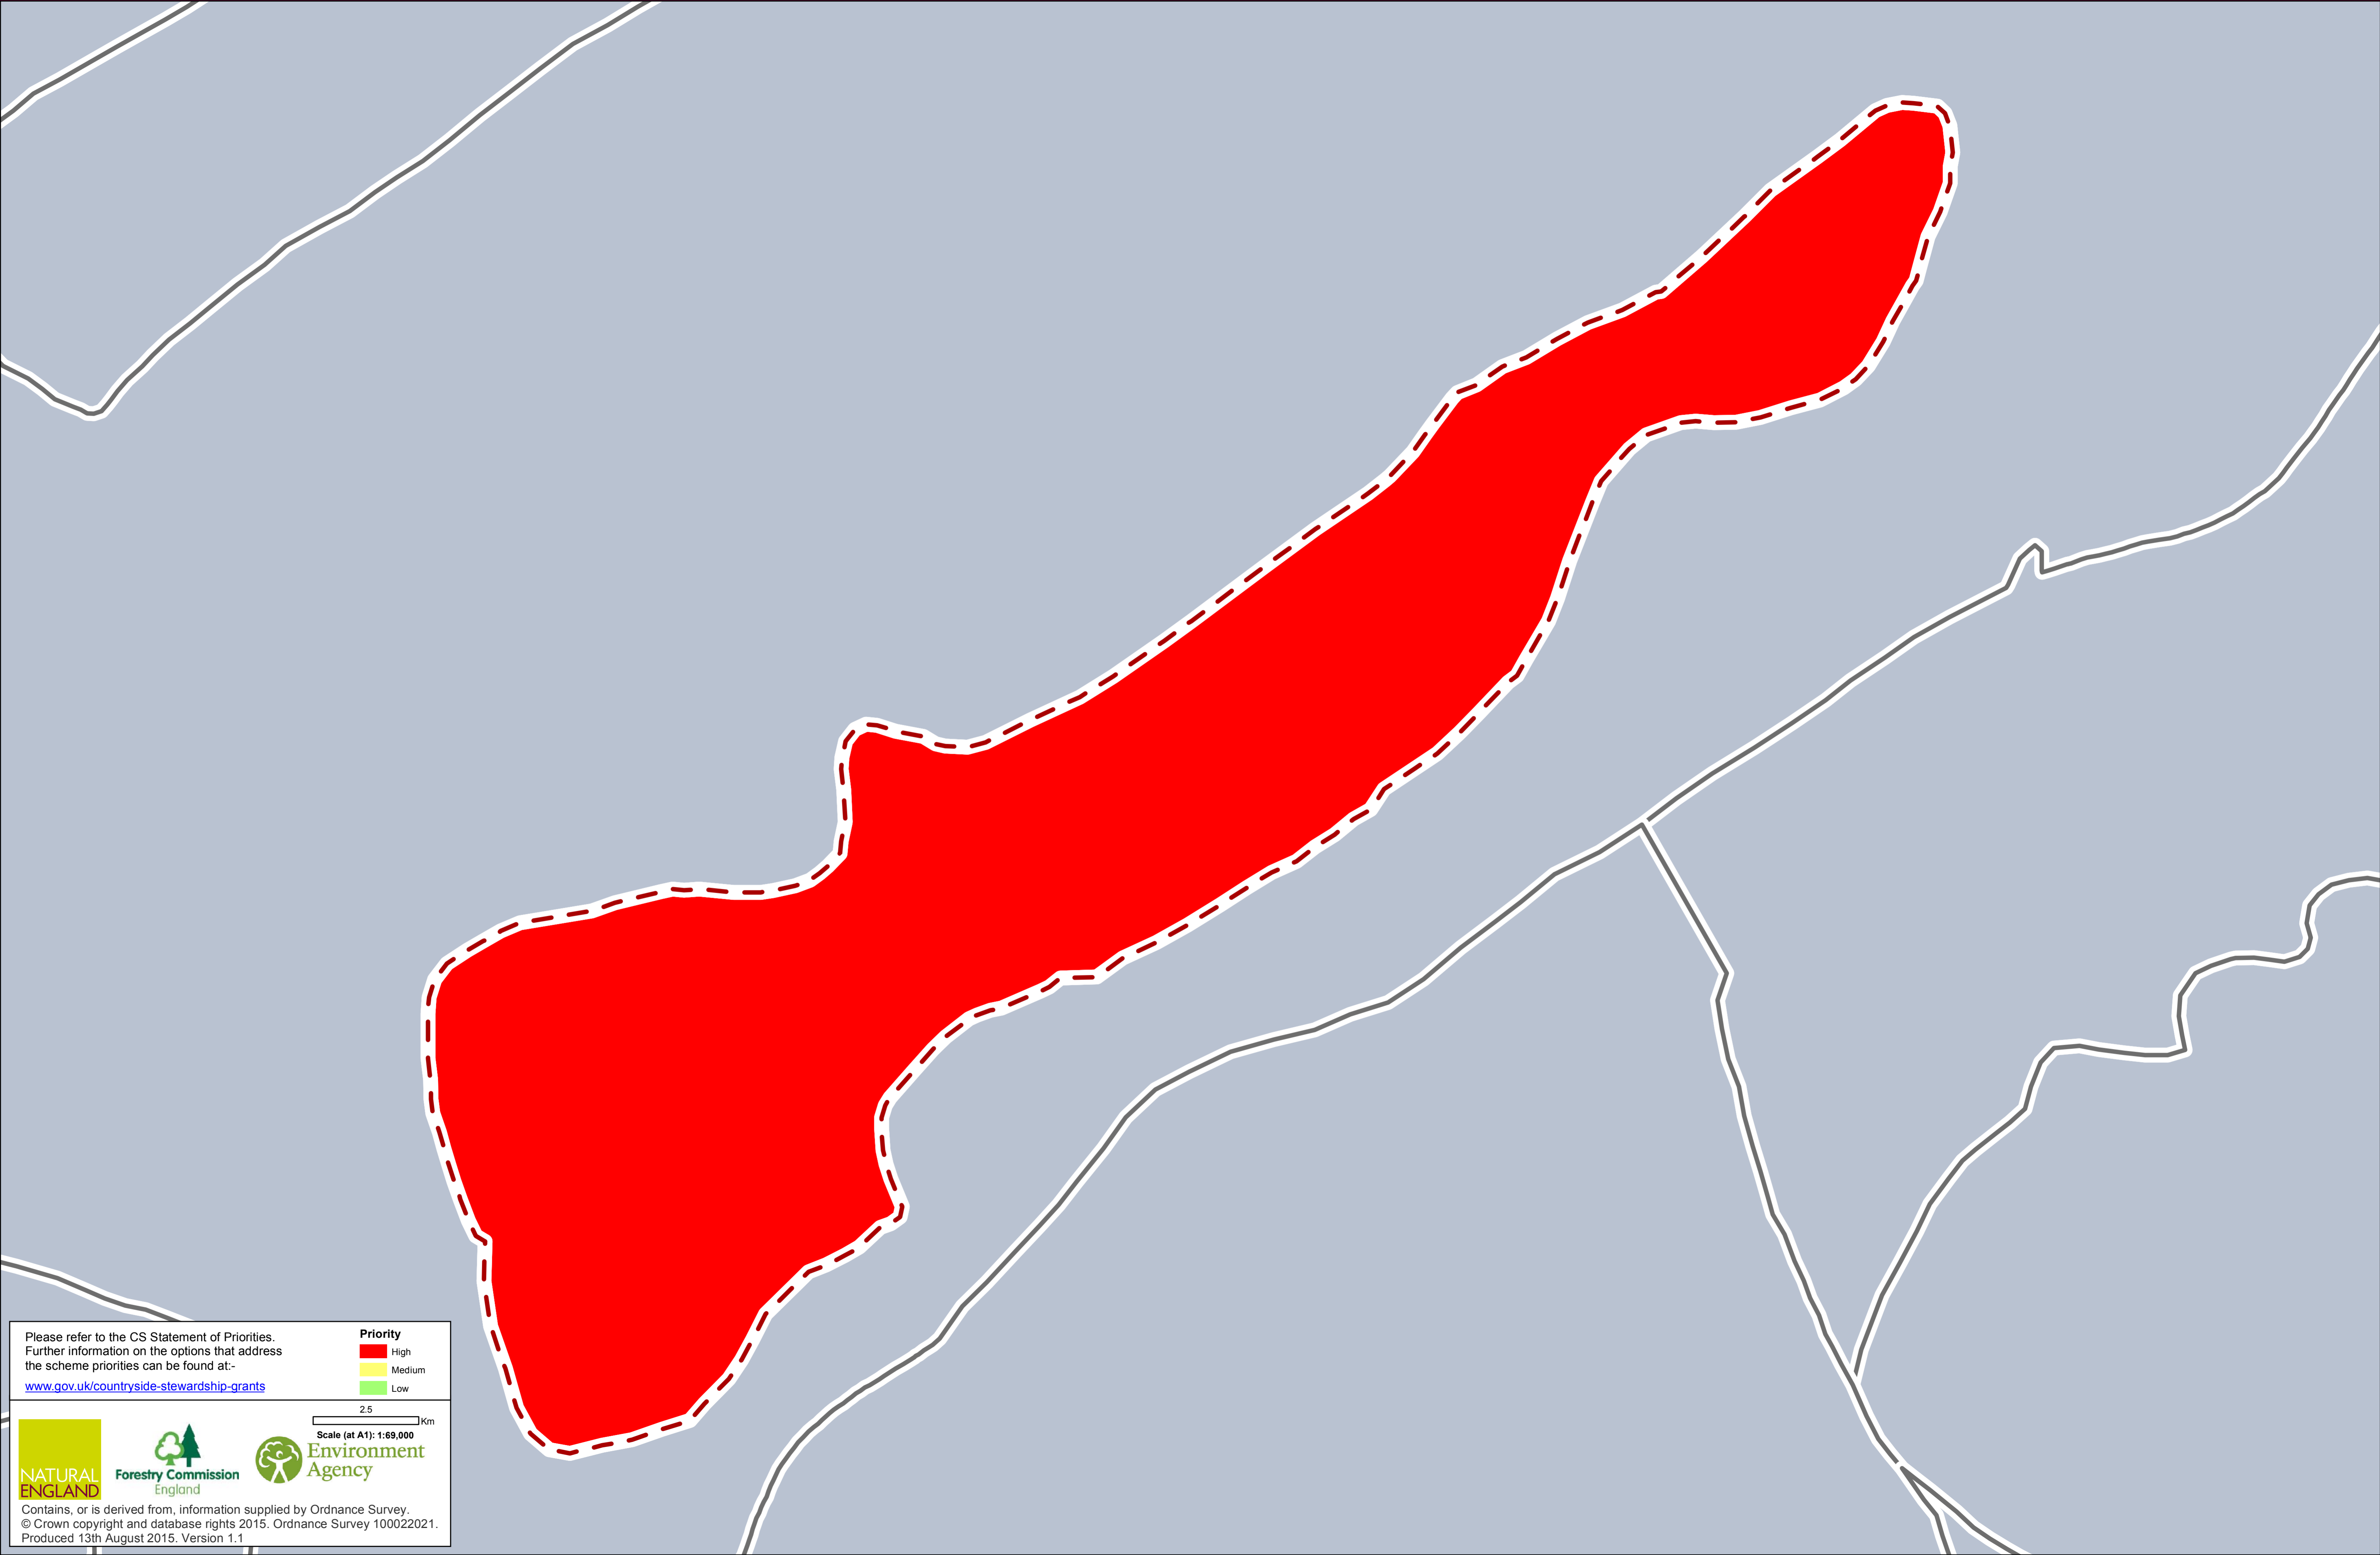

# Countryside Stewardship Mid Tier Targeting Priorities Bedfordshire Greensand Ridge NCA (90)

Please refer to the CS Statement of Priorities.  
Further information on the options that address  
the scheme priorities can be found at:-

#### Priority

- High
- Medium
- Low

2.5 Km

Scale (at A1): 1:69,000

Contains, or is derived from, information supplied by Ordnance Survey.  
© Crown copyright and database rights 2015. Ordnance Survey 100022021.  
Produced 13th August 2015. Version 1.1