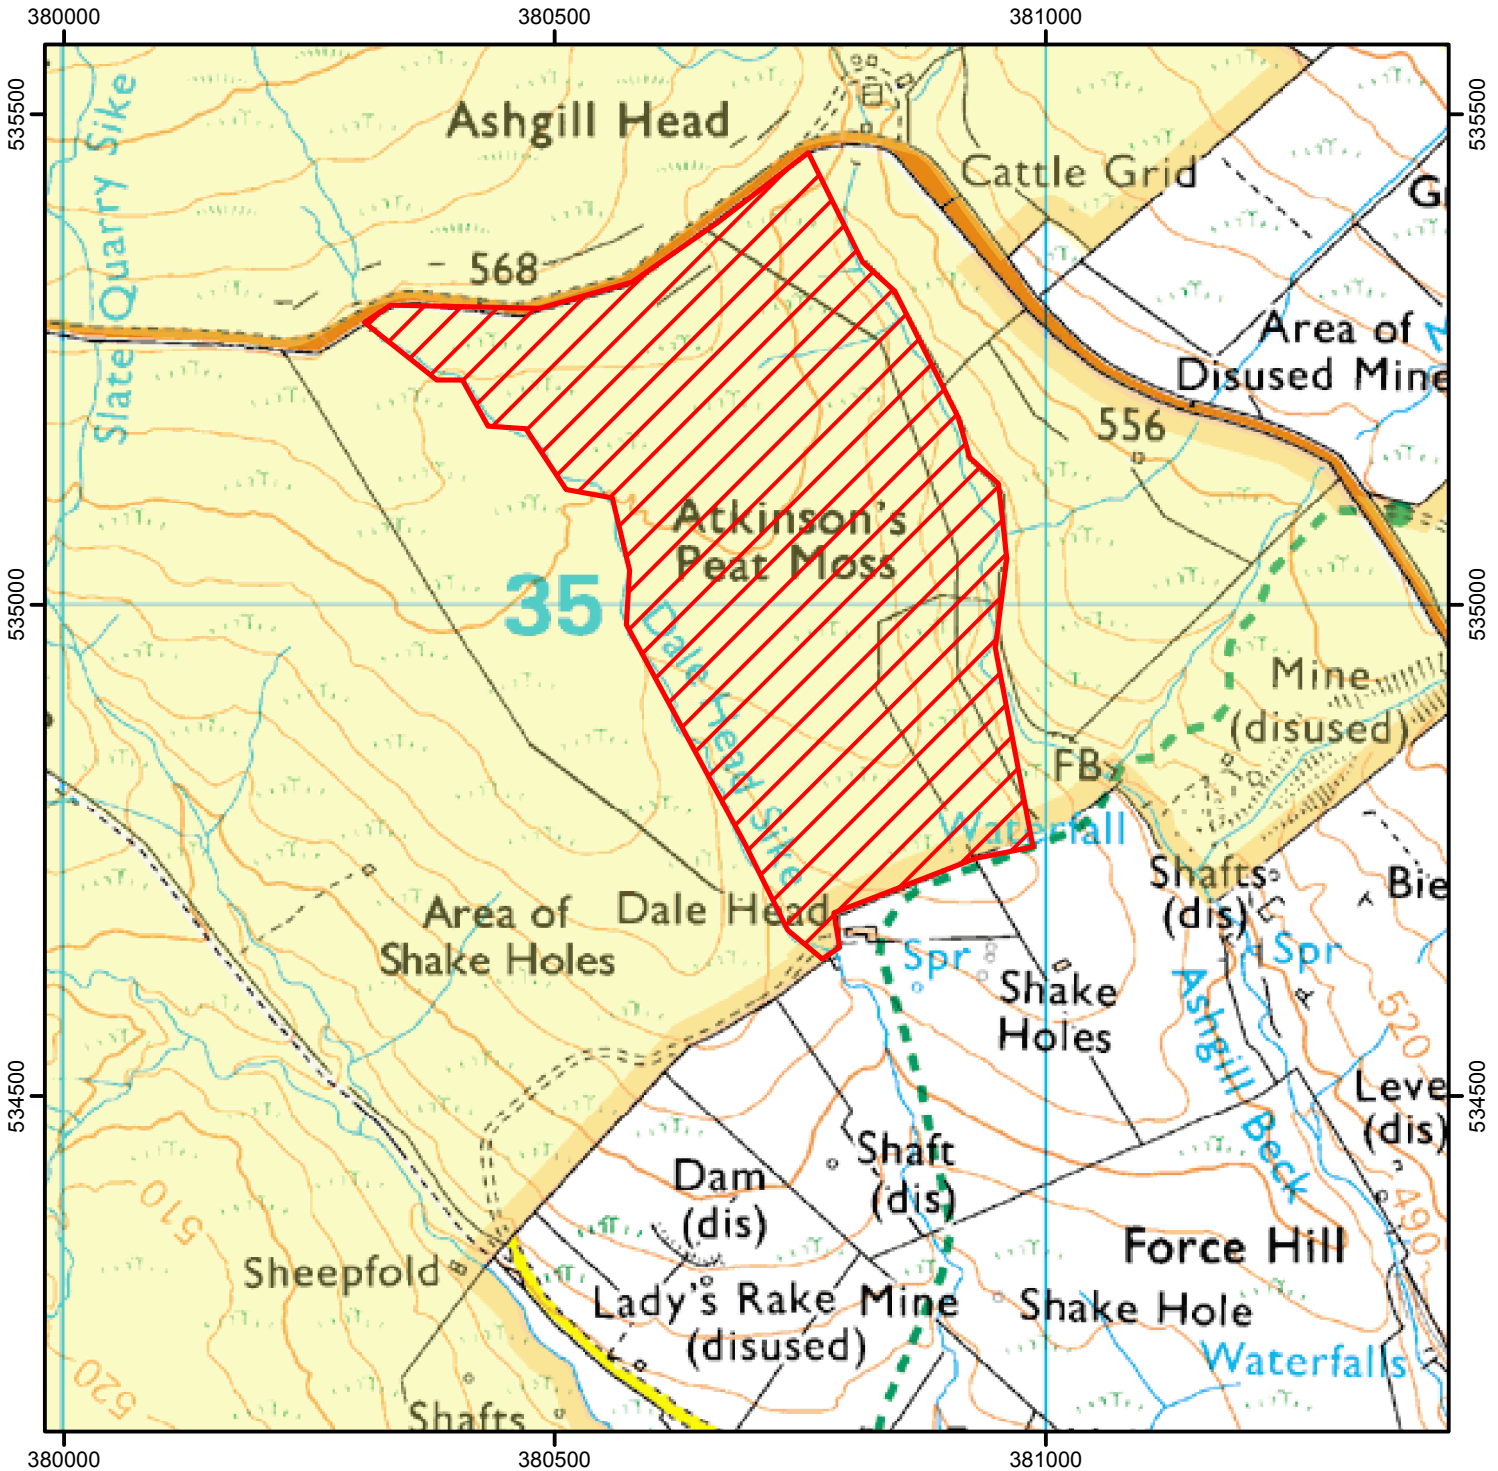

NO OPEN ACCESS

To protect sensitive wildlife, the open access land shown hatched on the map below is temporarily closed.

Closed: 1st October to 31st March each year (until 2021)

(This does not affect Public Rights of Way)

Case Number: 2009020012

0 250 500 Metres

© Crown Copyright and database right 2015. Ordnance Survey 100022021

Restricted Open Access Land

Open Access Land

For more information call the Open Access Contact Centre on 0300 060 2091 or visit our website at www.gov.uk/right-of-way-open-access-land/use-your-right-to-roam