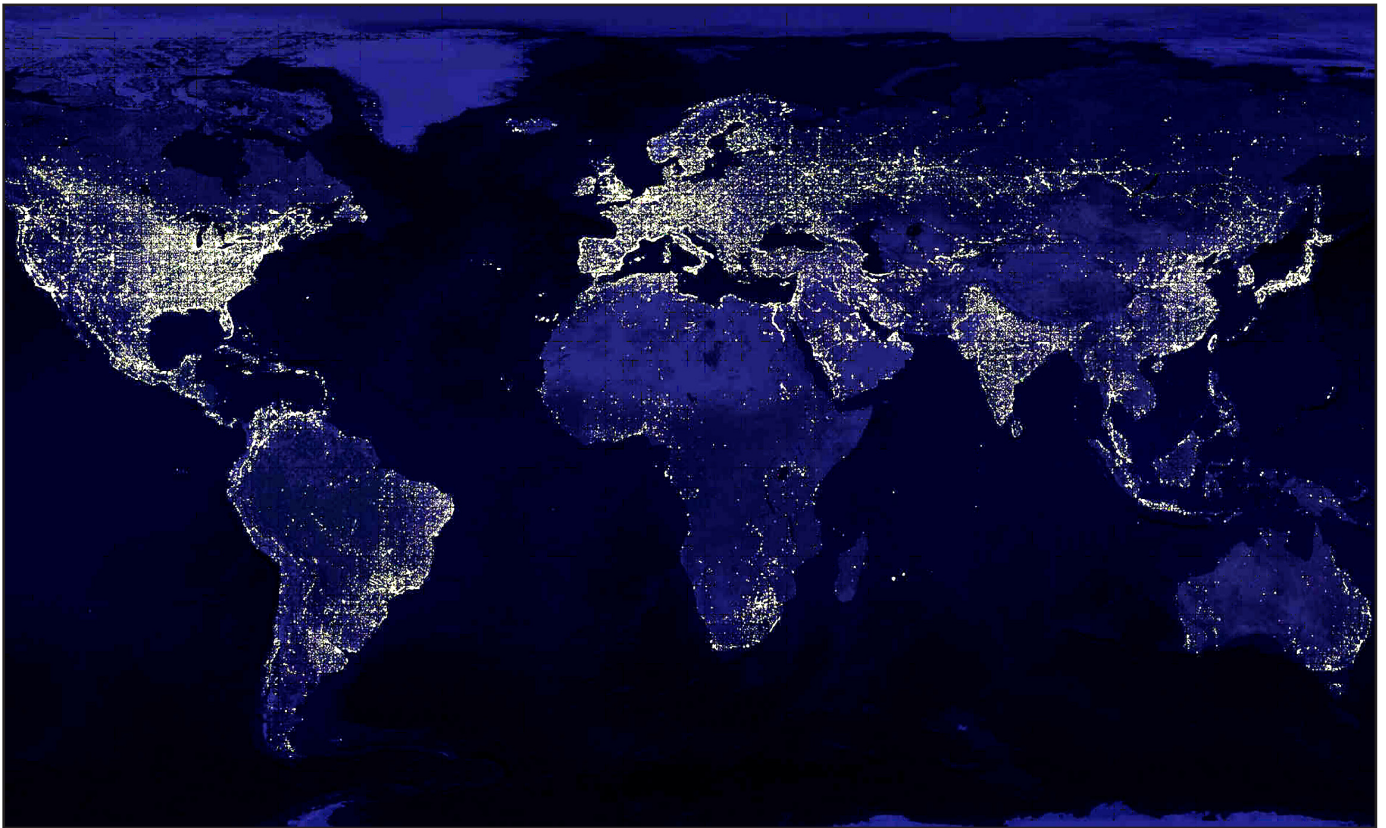

Makutano Junction

A Kenyan TV soap opera

Additional Resource | Energy and global warming

17.1 Earth at night

Source: Astronomy Picture of the Day, 27 November 2000.
<http://antwrp.gsfc.nasa.gov/apod/astropix.html>