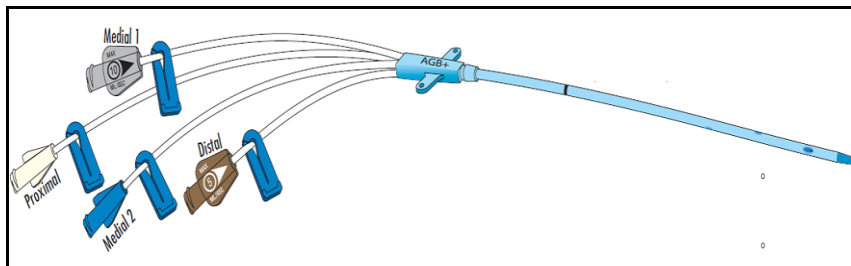

Dear Customer,

Arrow International, Inc. ("Arrow") is notifying customers that there is a low level of occurrence (<0.02%) of the lumen exit and lumen size on the extension line being misprinted on central venous catheters (CVCs). As an example, the distal lumen may be printed with the word 'medial 18 GA' instead of 'distal 16GA'. The misprint does not impact the use of the product including use of individual lumens for infusion, blood draws, etc. The colour coding of all hubs is correct and corresponds to the Arrow system: White = Proximal Lumen; Grey = Medial Lumen 1; Blue = Medial Lumen 2; Brown = Distal Lumen.

For Pressure Injectable Catheters the colour coding and printing on the winged hubs, as indicated in Figure 1, is correct and indicates the lumen to be used for pressure injection. "NO CT" is correctly printed as a warning on the non-pressure injectable hubs. Institutional policies and procedures and manufacturer instructions should be followed for pressure injection and use of the catheters as well as for non-pressure injectable catheter applications.

Figure 1: Pressure Injectable Catheters

Figure 2: Non - Pressure injectable catheters

1. **ADVISORY NOTICE CORRECTIVE ACTION INSTRUCTIONS:**

Advice on action to be taken by Healthcare Institution and Medical Staff