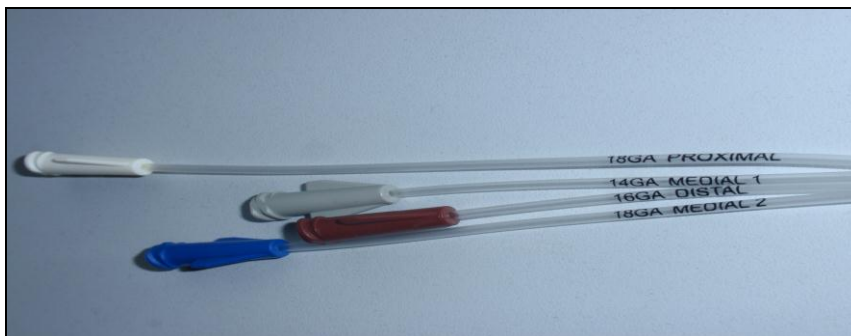

Dear Customer,

Arrow International, Inc. ("Arrow") is notifying customers that there is a low level of occurrence (<0.02%) of the lumen exit and lumen size on the extension line being misprinted on central venous catheters (CVCs). As an example, the distal lumen may be printed with the word 'medial 18 GA' instead of 'distal 16GA'. The misprint does not impact the use of the product including use of individual lumens for infusion, blood draws, etc. The colour coding of all hubs is correct and corresponds to the Arrow system: White = Proximal Lumen; Grey = Medial Lumen 1; Blue = Medial Lumen 2; Brown = Distal Lumen.

For Pressure Injectable Catheters the colour coding and printing on the winged hubs, as indicated in Figure 1, is correct and indicates the lumen to be used for pressure injection. "NO CT" is correctly printed as a warning on the non-pressure injectable hubs. Institutional policies and procedures and manufacturer instructions should be followed for pressure injection and use of the catheters as well as for non-pressure injectable catheter applications.

Figure 1: Pressure Injectable Catheters

Figure 2: Non - Pressure injectable catheters

1. **ADVISORY NOTICE CORRECTIVE ACTION INSTRUCTIONS:**

Advice on action to be taken by Healthcare Institution and Medical Staff