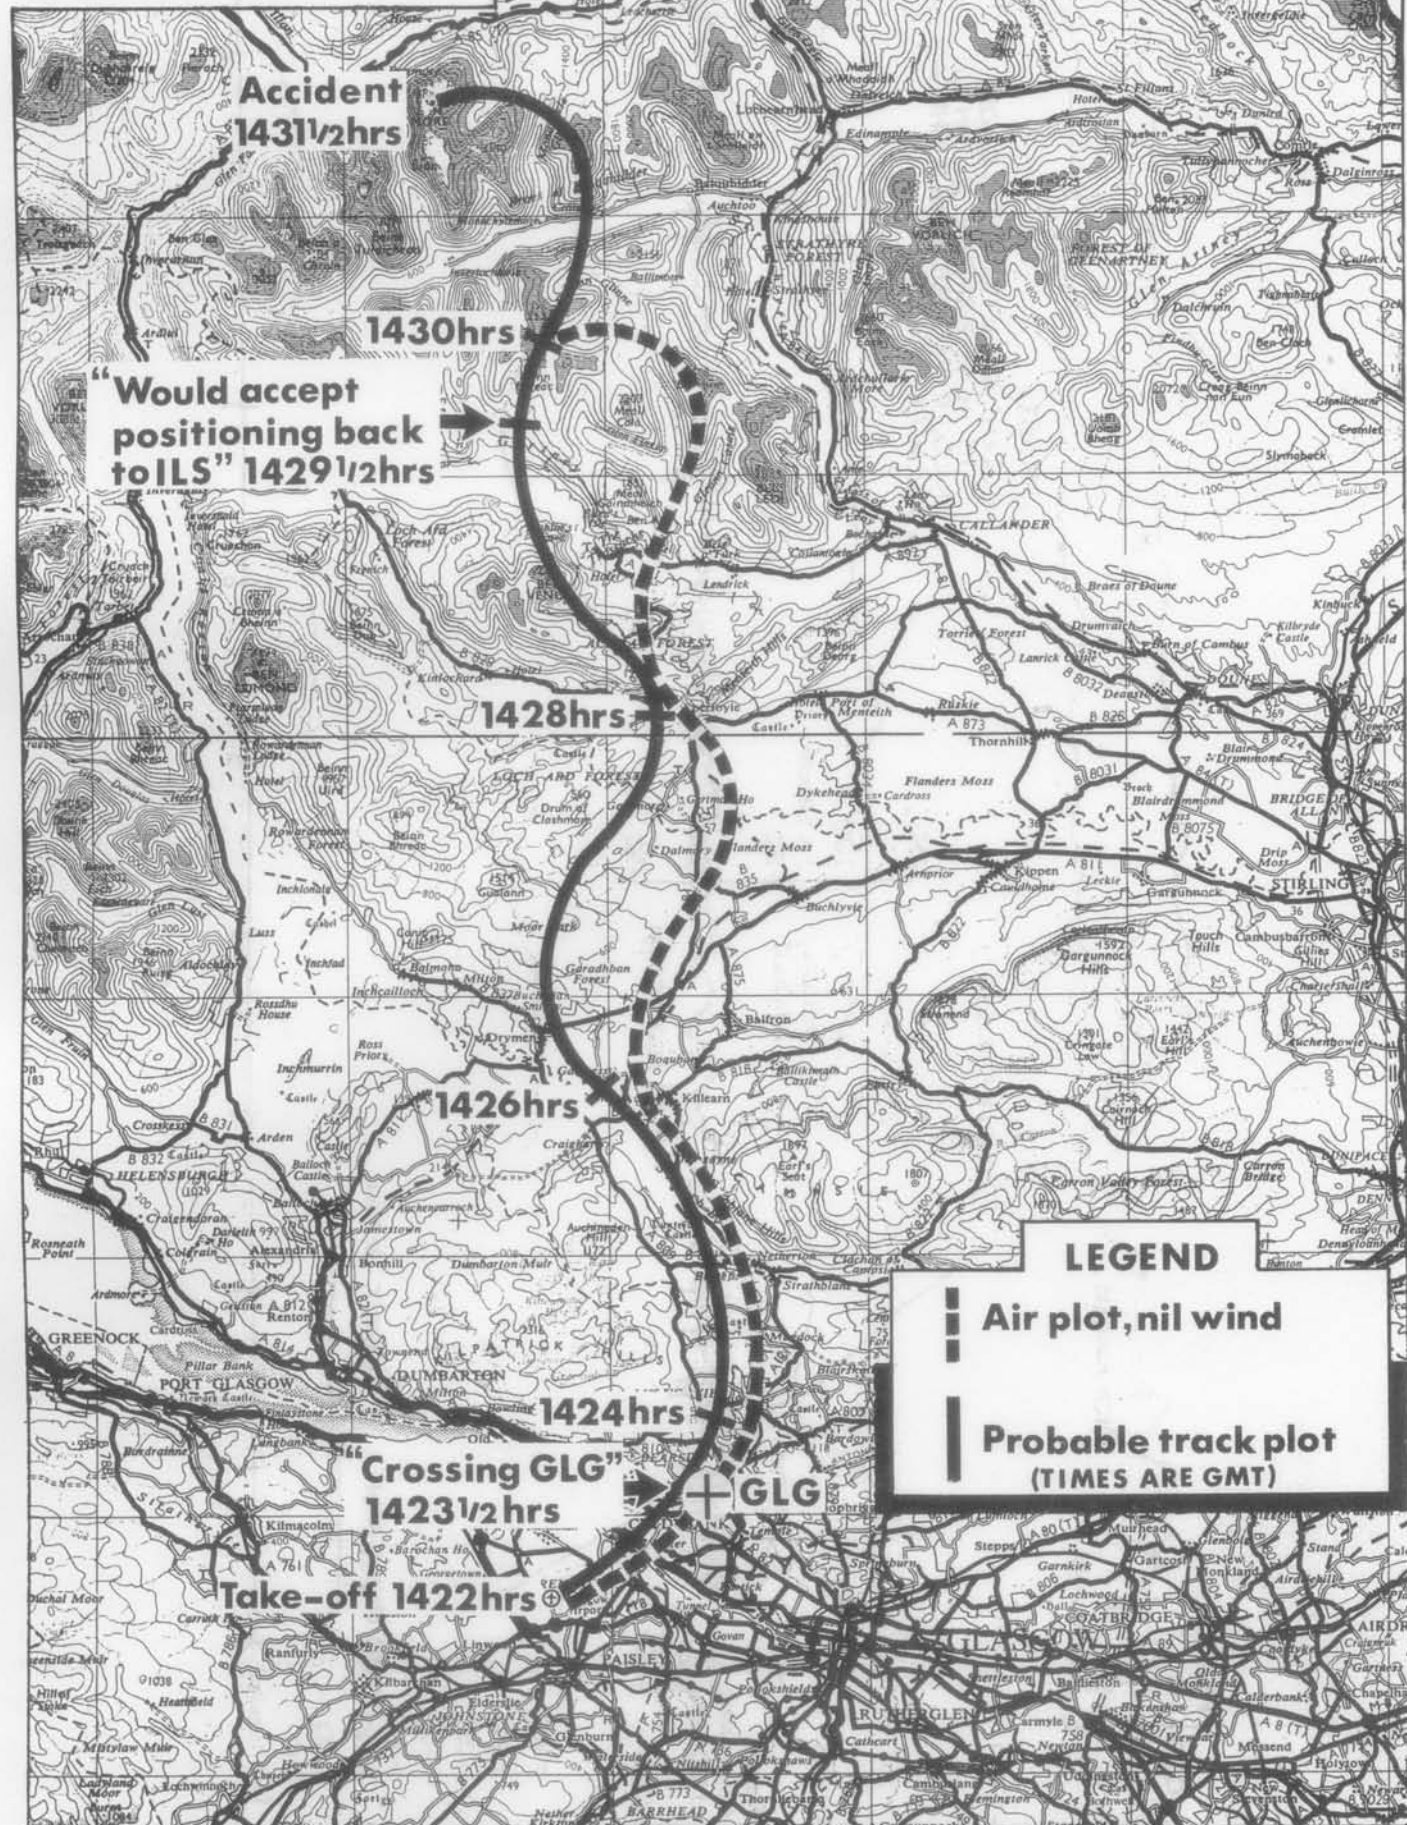

AIR AND TRACK PLOTS DEDUCED FROM FLIGHT RECORDER READ-OUT

LEGEND

- Air plot, nil wind
- Probable track plot
(TIMES ARE GMT)