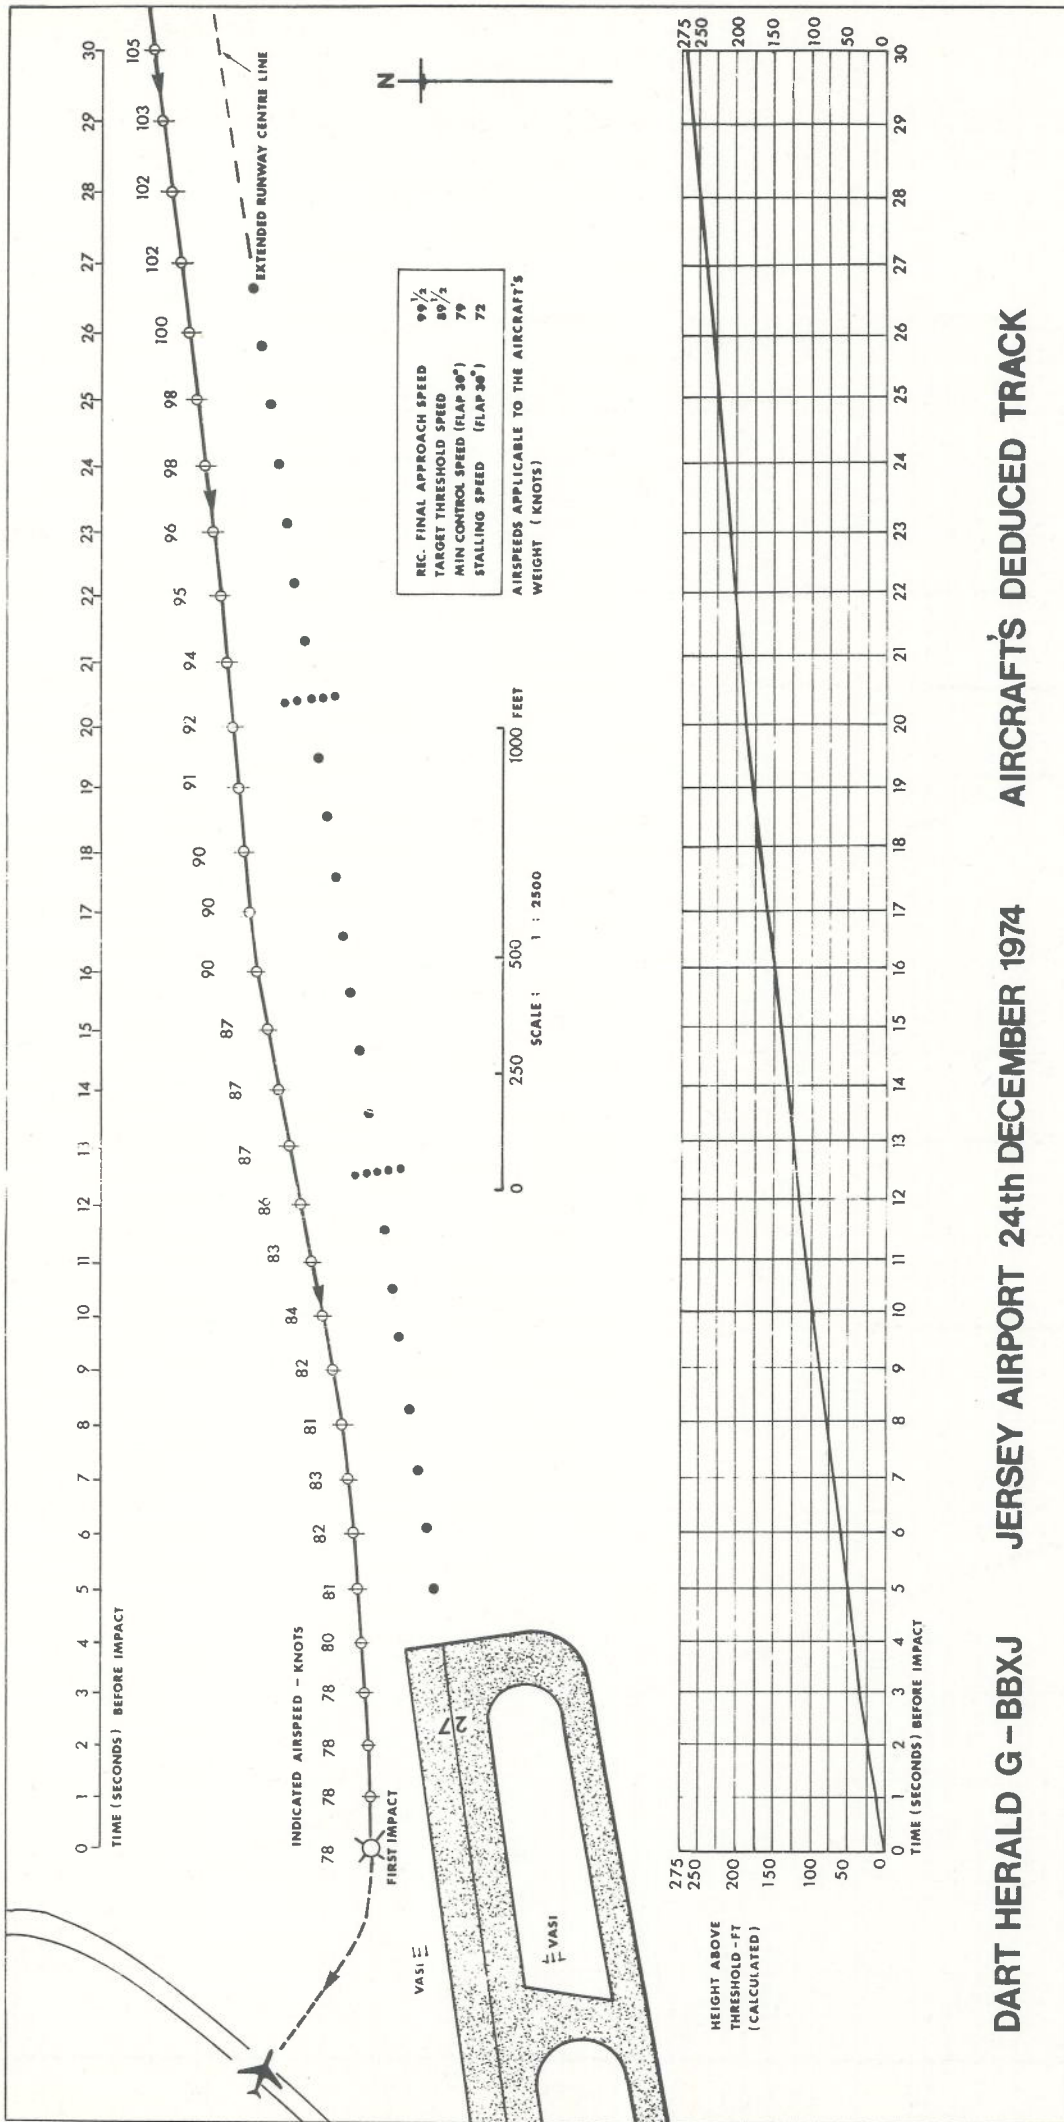

APPENDIX 1

HERALD G - BBXJ 24-12-74 FDR HEIGHT AND AIRSPEED PROFILES FOR LAST FIVE MINUTES

ACCIDENT TO HP HERALD G-BBXJ 24.12.74. JERSEY AIRPORT
 CALIBRATED FDR READOUT FOR LAST MINUTE OF FLIGHT

APPENDIX 3

DART HERALD G - BBXJ JERSEY AIRPORT 24th DECEMBER 1974 AIRCRAFT'S DEDUCED TRACK