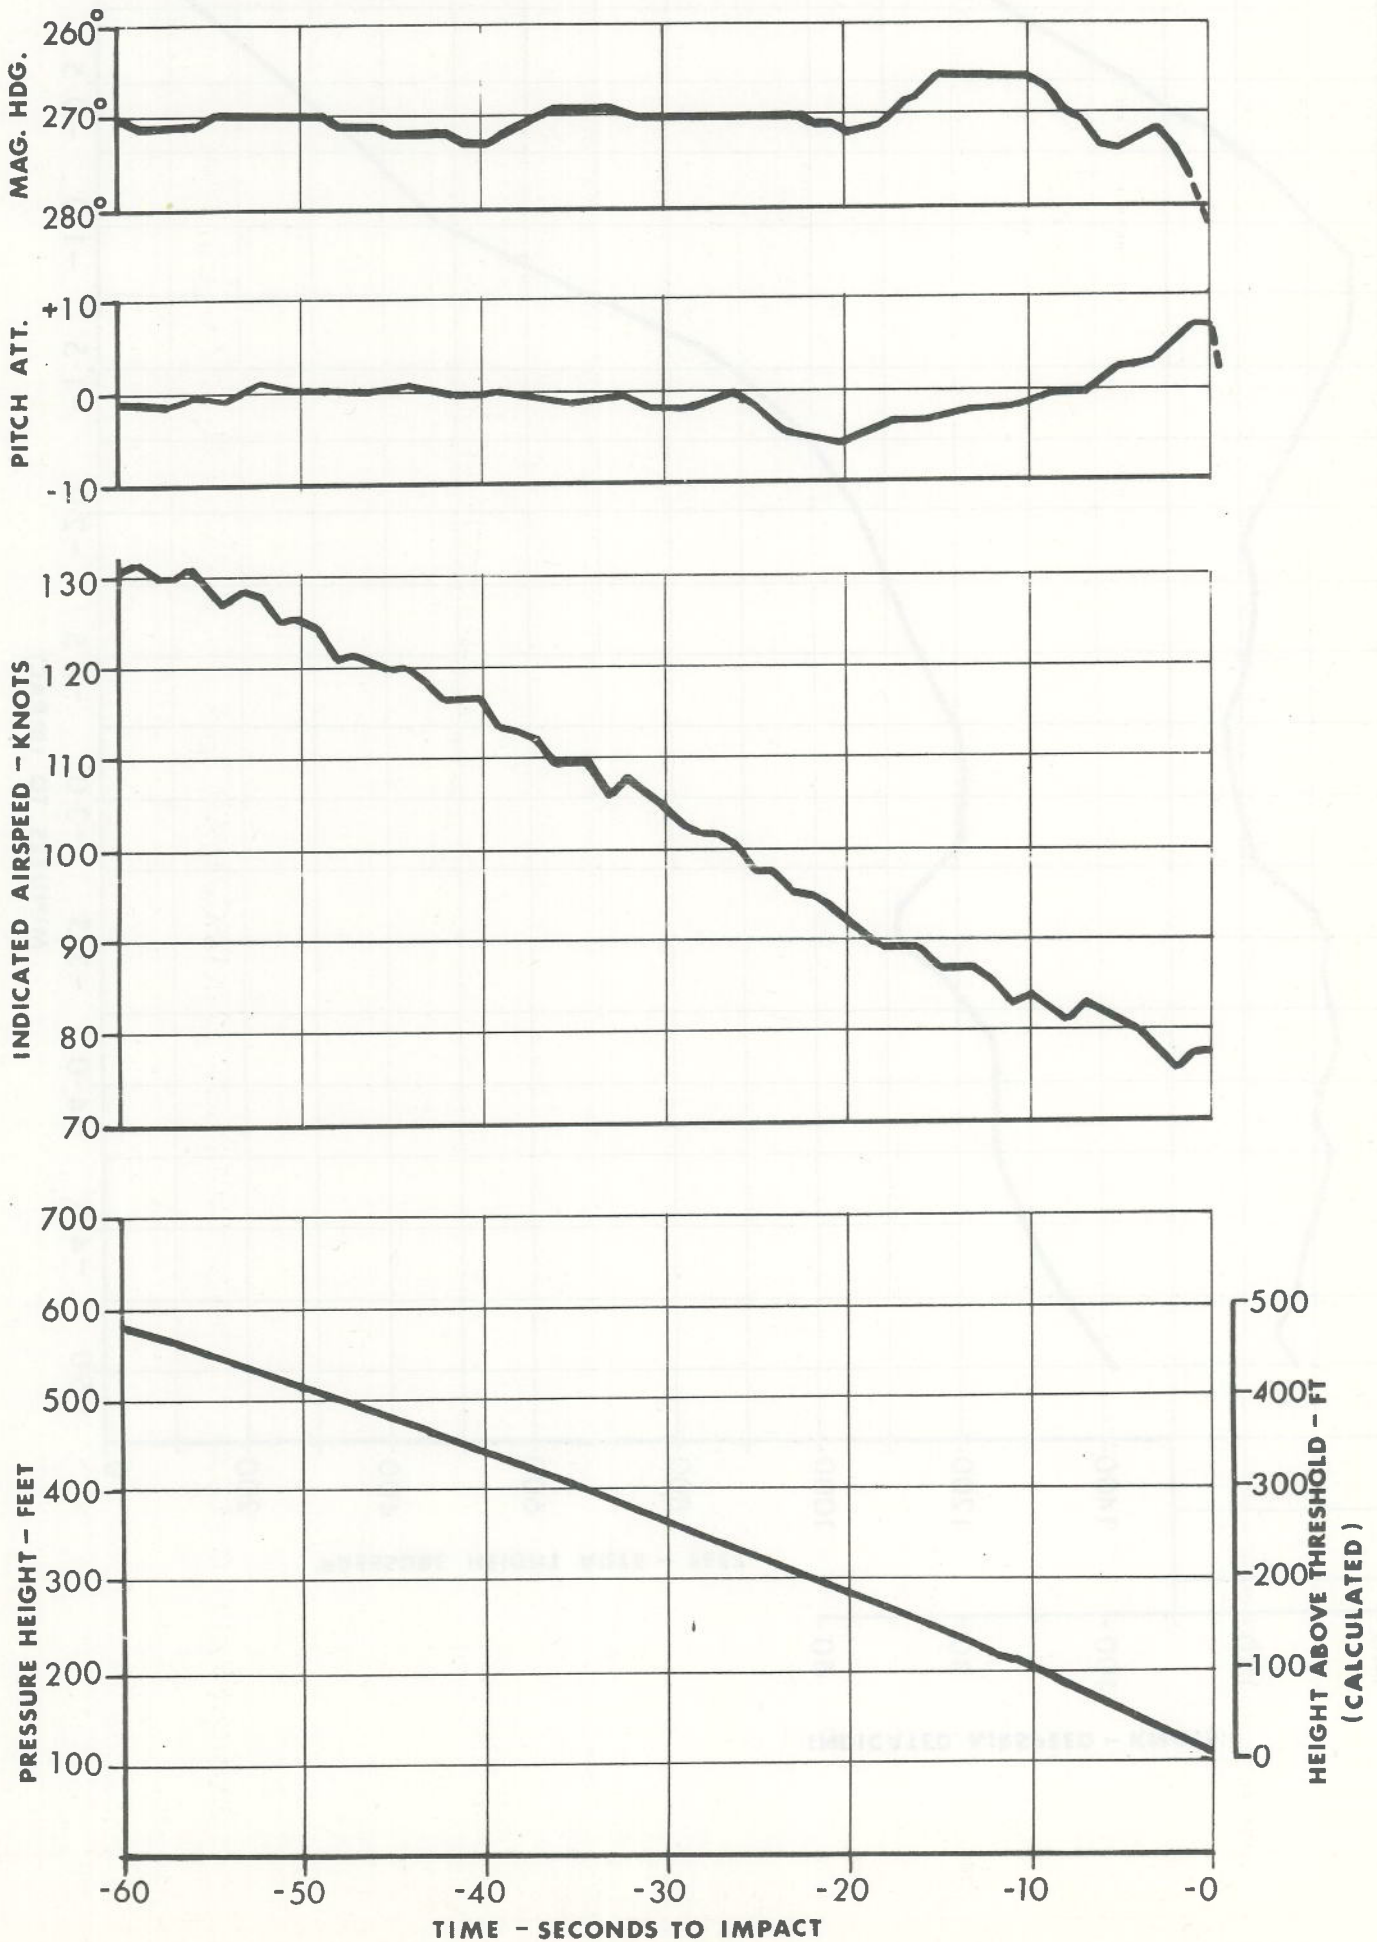

APPENDIX 1

HERALD G - BBXJ 24-12-74 FDR HEIGHT AND AIRSPEED PROFILES FOR LAST FIVE MINUTES

ACCIDENT TO HP HERALD G-BBXJ 24.12.74. JERSEY AIRPORT
 CALIBRATED FDR READOUT FOR LAST MINUTE OF FLIGHT

APPENDIX 3

DART HERALD G - BBXJ JERSEY AIRPORT 24th DECEMBER 1974 AIRCRAFT'S DEDUCED TRACK