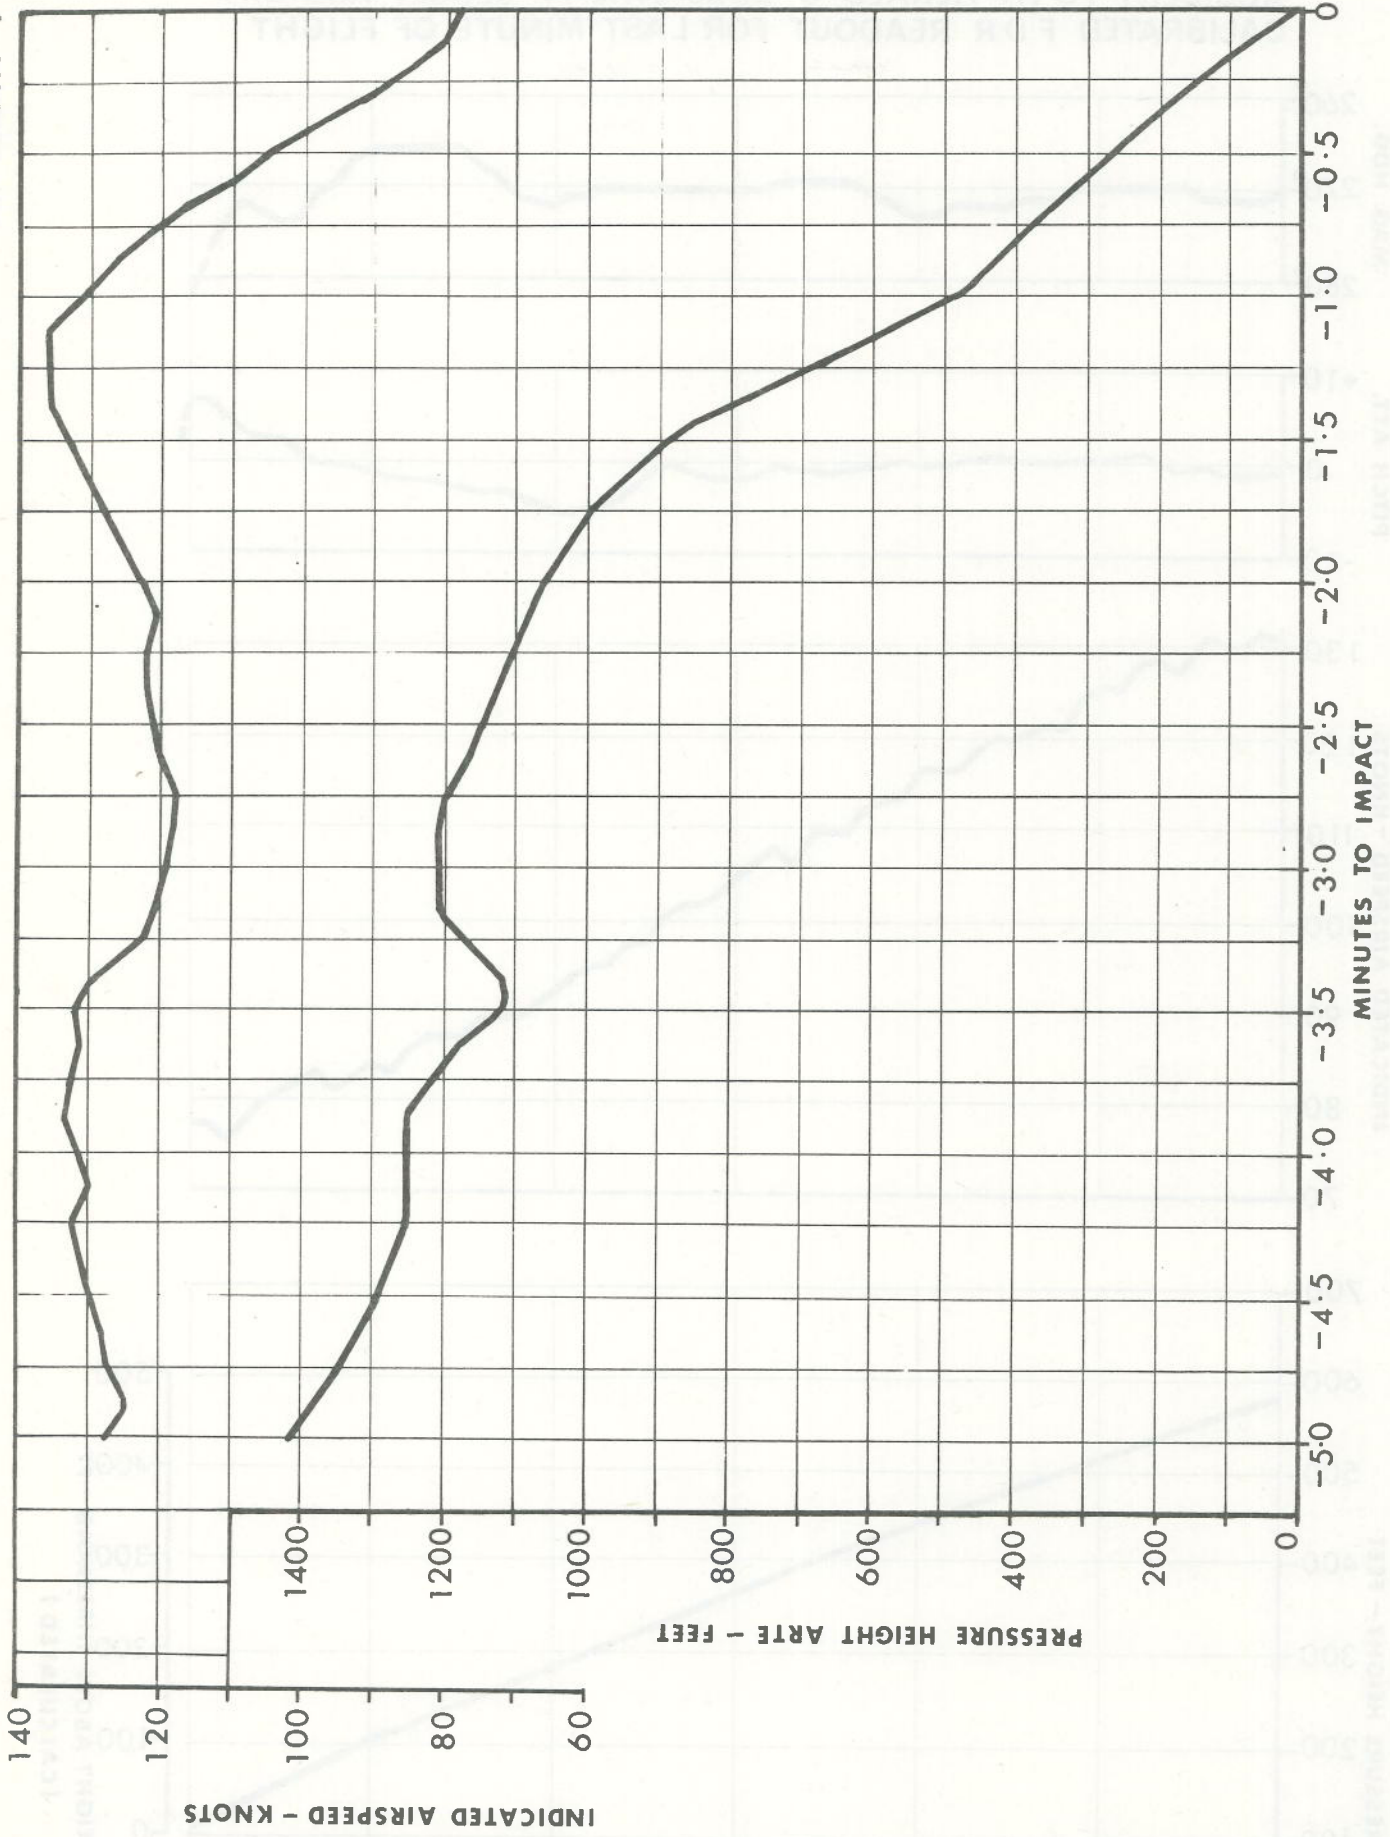

APPENDIX 1

HERALD G - BBXJ 24-12-74 FDR HEIGHT AND AIRSPEED PROFILES FOR LAST FIVE MINUTES

ACCIDENT TO HP HERALD G-BBXJ 24.12.74. JERSEY AIRPORT
 CALIBRATED FDR READOUT FOR LAST MINUTE OF FLIGHT

APPENDIX 3

DART HERALD G - BBXJ JERSEY AIRPORT 24th DECEMBER 1974 AIRCRAFT'S DEDUCED TRACK