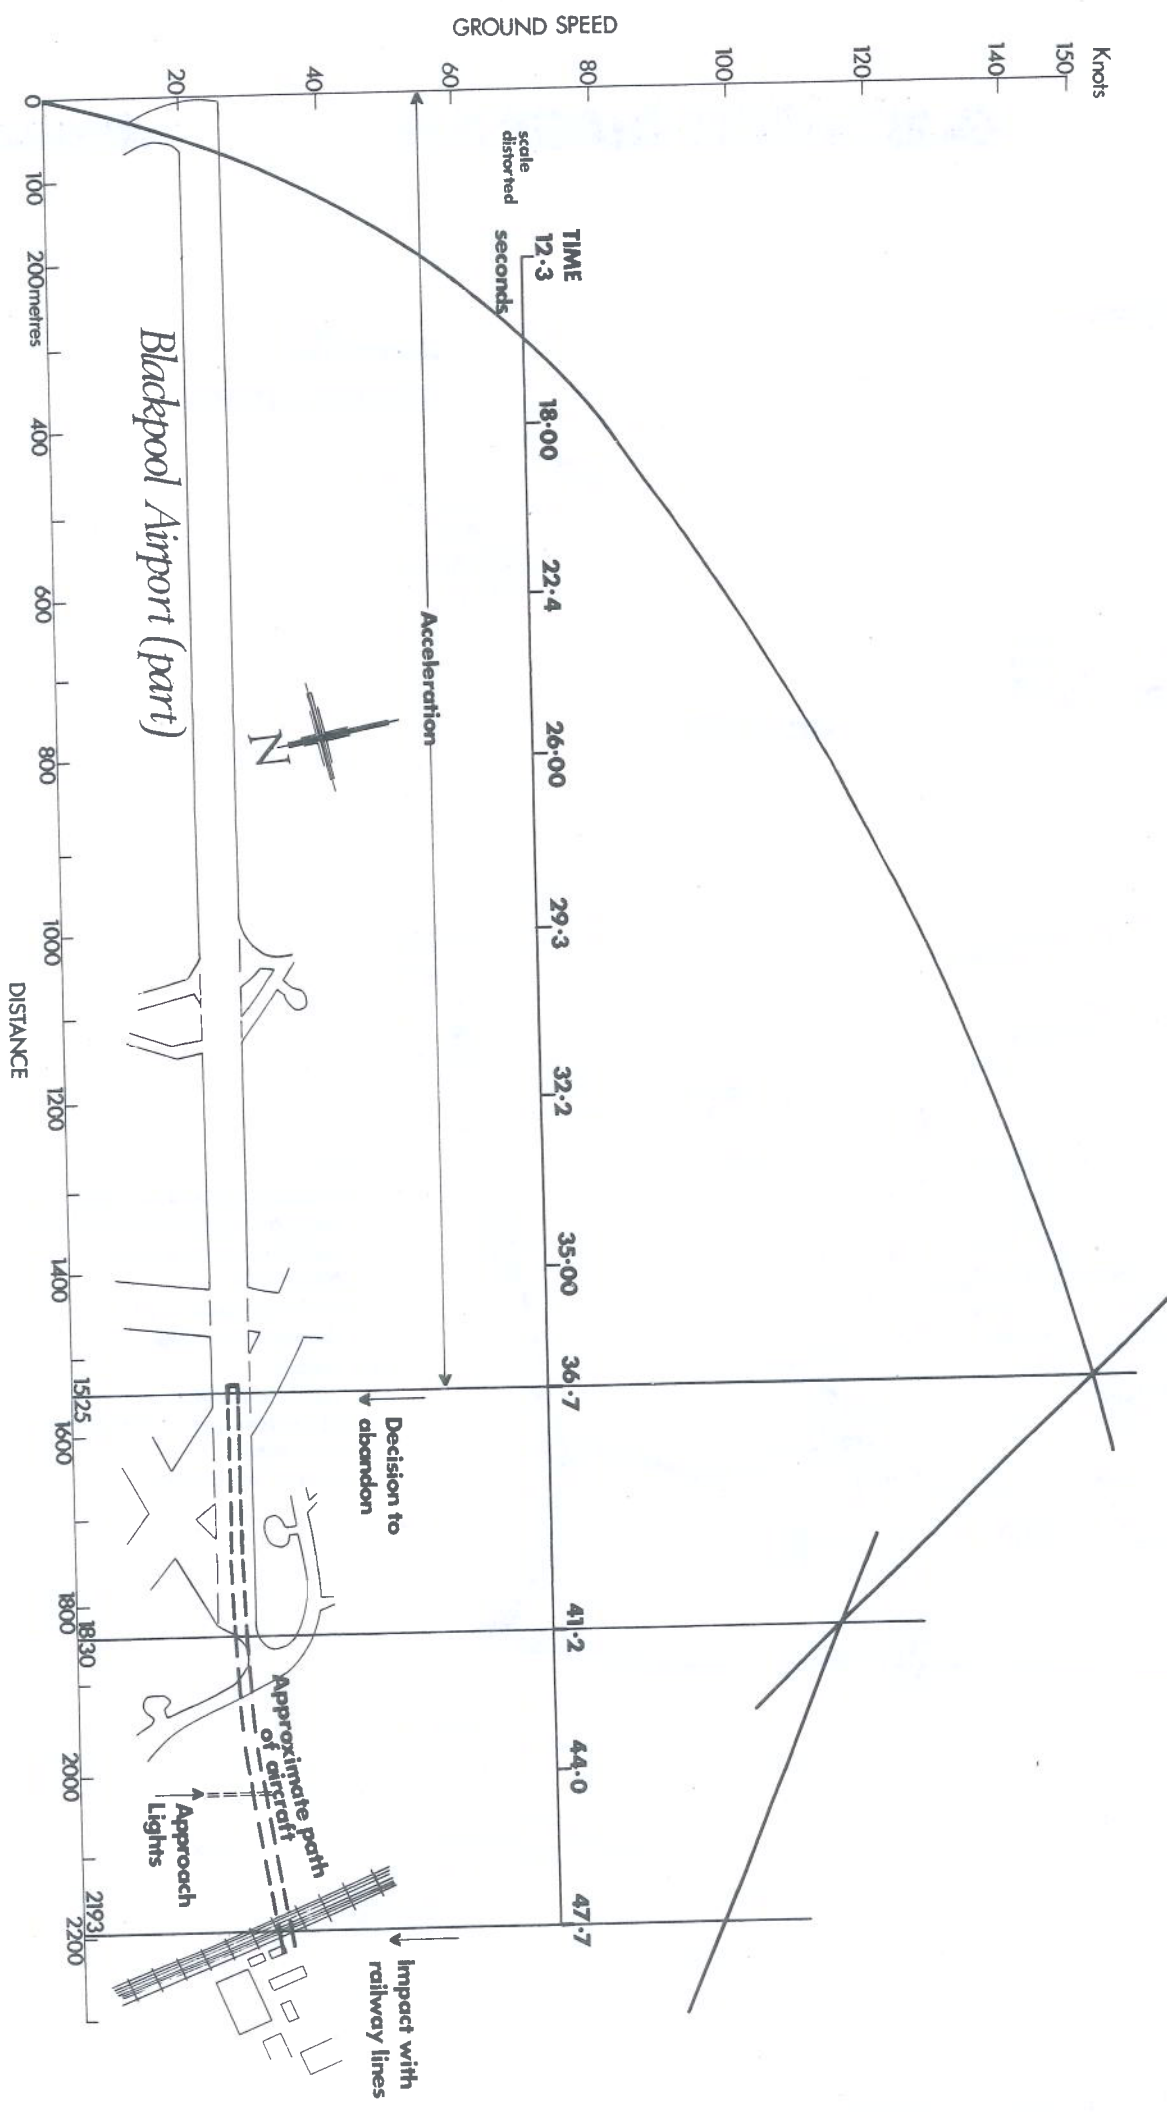

PERFORMANCE GRAPH

APPENDIX 1

GUST LOCK DIAGRAM

APPENDIX 2

Detail A
TOP SPIGOT

Detail B
BOTTOM SPIGOT

view a

- 1 Pin
- 2 Aileron gust lock strap
- 3 Length adjustment device
- 4 Rudder gust lock pin
- 5 Bellcrank
- 6 Aileron gust lock strap
- 7 Angular bracket
- 8 Hook
- 9 Forward yoke
- 10 Elevator gust lock strut
- 11 Aft yoke
- 12 Steel split ring