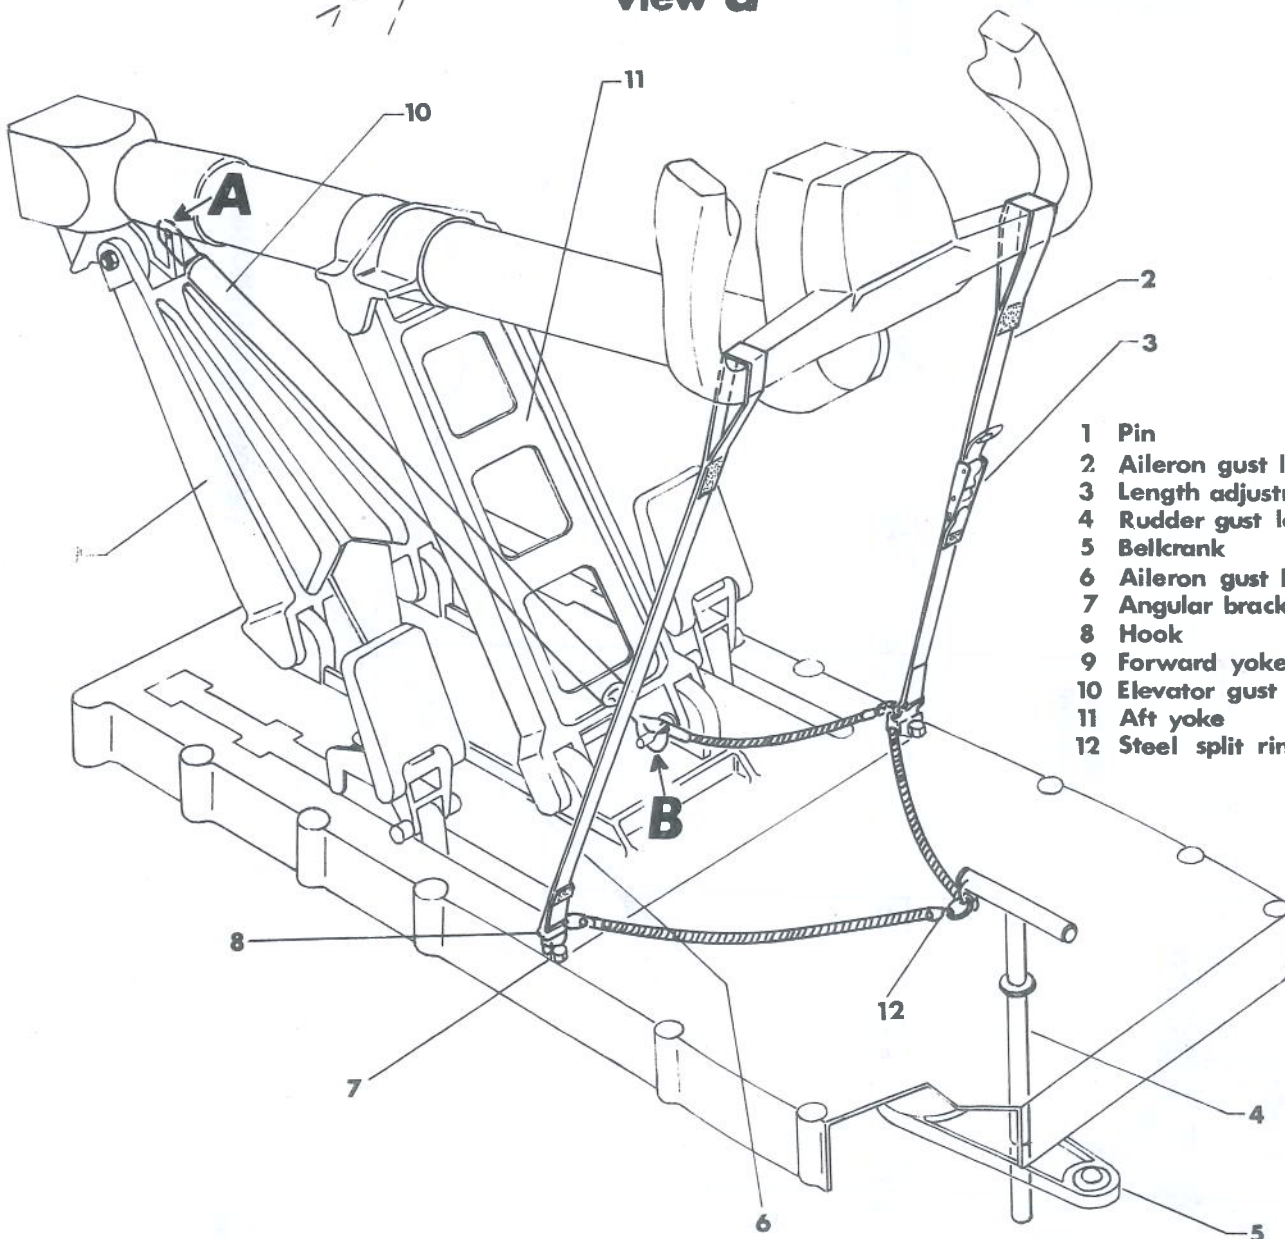

PERFORMANCE GRAPH

APPENDIX 1

GUST LOCK DIAGRAM

APPENDIX 2

Detail A
TOP SPIGOT

Detail B
BOTTOM SPIGOT

view a

- 1 Pin
- 2 Aileron gust lock strap
- 3 Length adjustment device
- 4 Rudder gust lock pin
- 5 Bellcrank
- 6 Aileron gust lock strap
- 7 Angular bracket
- 8 Hook
- 9 Forward yoke
- 10 Elevator gust lock strut
- 11 Aft yoke
- 12 Steel split ring