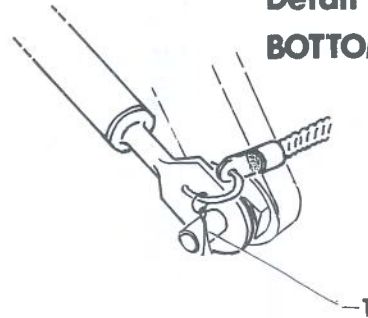

PERFORMANCE GRAPH

APPENDIX 1

GUST LOCK DIAGRAM

APPENDIX 2

Detail A
TOP SPIGOT

Detail B
BOTTOM SPIGOT

view a

- 1 Pin
- 2 Aileron gust lock strap
- 3 Length adjustment device
- 4 Rudder gust lock pin
- 5 Bellcrank
- 6 Aileron gust lock strap
- 7 Angular bracket
- 8 Hook
- 9 Forward yoke
- 10 Elevator gust lock strut
- 11 Aft yoke
- 12 Steel split ring