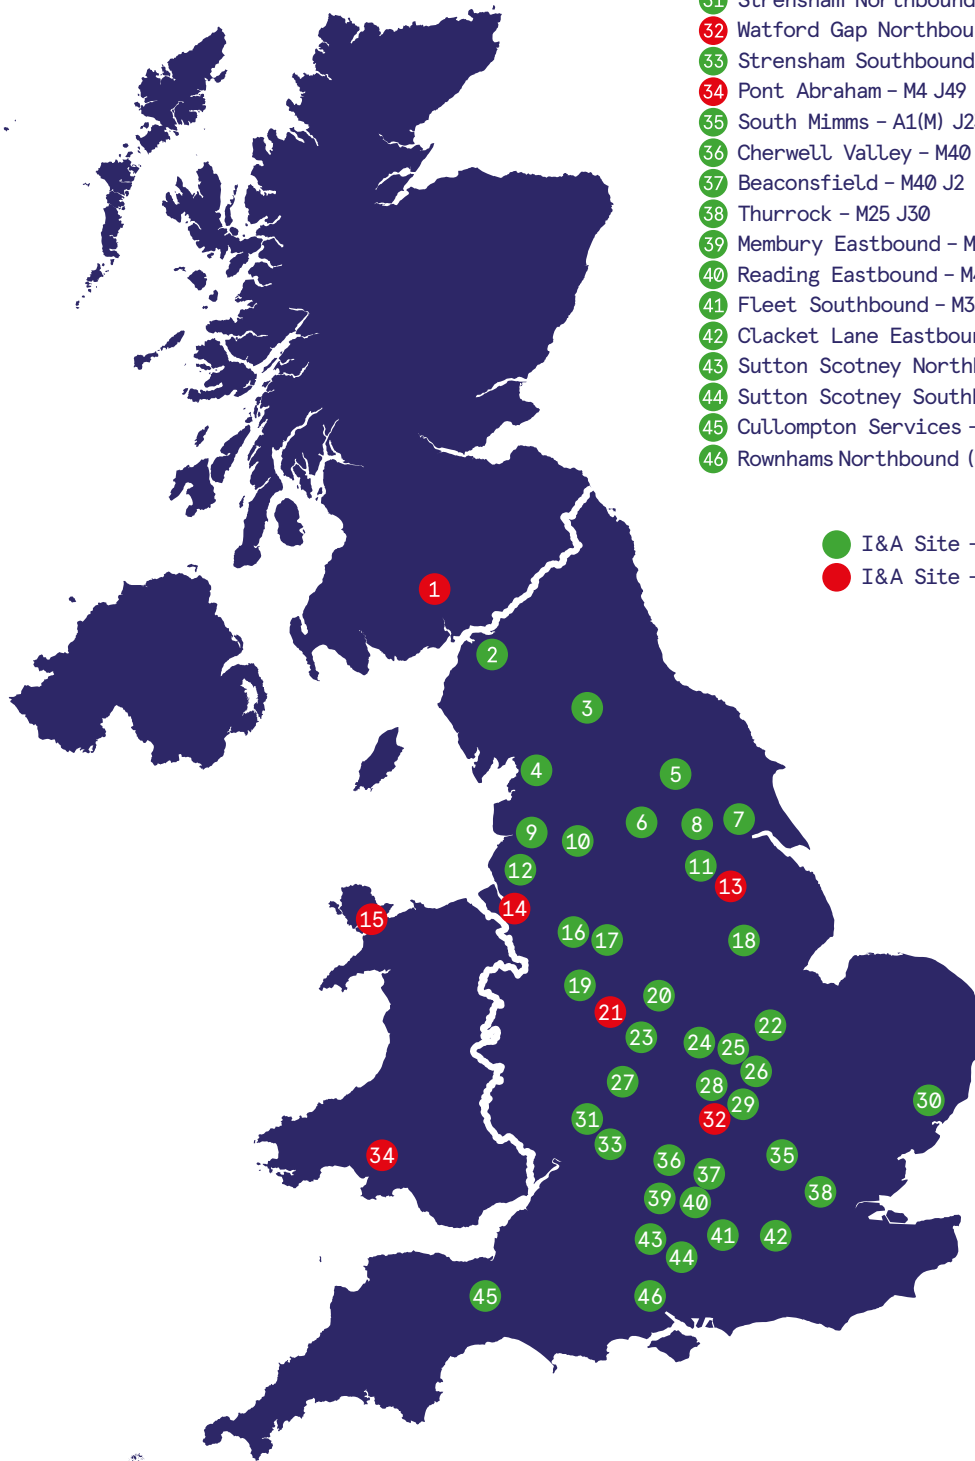

HAULIER ADVICE SITE LOCATIONS

- 1 Lockerbie Lorry Park - A74(M) J17 / 18
- 2 Carlisle Stobart Truck Stop - M6 J44
- 3 Junction 38 - M6 J38
- 4 Truckhaven - M6 J35
- 5 Wetherby - A1(M) J46
- 6 Hartshead Moor - M62 J25/26
- 7 Doncaster North - M18 J5
- 8 Ferrybridge - M62 J33
- 9 Charnock Richard Services Northbound - M6 J27
- 10 Heywood Distribution Truck Stop - M66 J3
- 11 Woodhall Northbound - M1 J30/31
- 12 Burtonwood - M62 J8
- 13 Markham Moor - A1/A57
- 14 Formula Services Truck Stop - M53 J9/10
- 15 RoadKing Holyhead Truck Stop - A55 J2

- 16 Sandbach Northbound - M6 J16 / 17
- 17 Sandbach Southbound - M6 J16 / 17
- 18 The Stockyard Truck Stop Rotherham - M18 J1
- 19 Stafford Northbound - M6 J14 / 15
- 20 Donington Park - M1 J23A / 24
- 21 RoadKing Cannock (HolLies) Truck Stop - M6 J12
- 22 Peterborough - A1(M) J17
- 23 Tamworth - M42 J10
- 24 Leicester Forest East Northbound - M1 J21 / 21a
- 25 Leicester Forest East Southbound - M1 J21 / 21a
- 26 Rothwell Truck Stop - A14 J3
- 27 Hopwood Park - M42 J2
- 28 Rugby Stobart Truck Stop - M1 J18
- 29 Watford Gap Southbound - M1 J16 / 17
- 30 Orwell Crossing Truck Stop - A14 J57 / 58
- 31 Strensham Northbound - M5 J8
- 32 Watford Gap Northbound - M1 J16 / 17
- 33 Strensham Southbound - M5 J8
- 34 Pont Abraham - M4 J49
- 35 South Mimms - A1(M) J23
- 36 Cherwell Valley - M40 J10
- 37 Beaconsfield - M40 J2
- 38 Thurrock - M25 J30
- 39 Membury Eastbound - M4 J14 / 15
- 40 Reading Eastbound - M4 J11 / 12
- 41 Fleet Southbound - M3 J4A / 5
- 42 Clacket Lane Eastbound - M25 J5 / 6
- 43 Sutton Scotney Northbound - A34
- 44 Sutton Scotney Southbound - A34
- 45 Cullompton Services - Extra - M5 J28
- 46 Rownhams Northbound (Eastbound) - M27 J3 / 4

- I&A Site - COVID-19 Testing available
- I&A Site - No COVID-19 Testing available