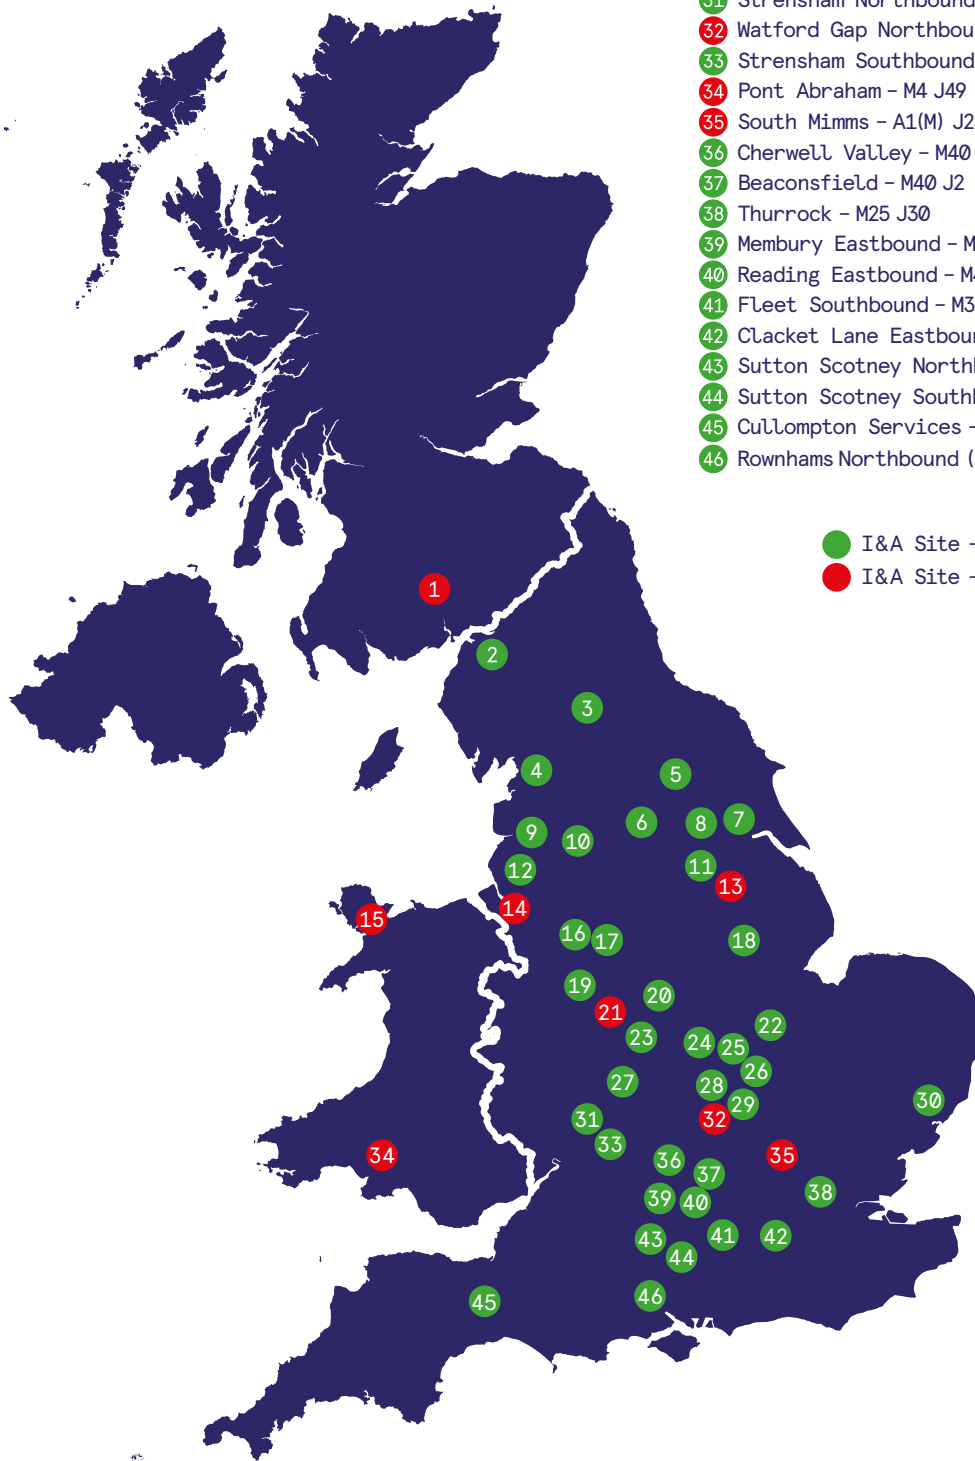

# HAULIER ADVICE SITE LOCATIONS

- 1 Lockerbie Lorry Park - A74(M) J17 / 18
- 2 Carlisle Stobart Truck Stop - M6 J44
- 3 Junction 38 - M6 J38
- 4 Truckhaven - M6 J35
- 5 Wetherby - A1(M) J46
- 6 Hartshead Moor - M62 J25/26
- 7 Doncaster North - M18 J5
- 8 Ferrybridge - M62 J33
- 9 Charnock Richard Services Northbound - M6 J27
- 10 Heywood Distribution Truck Stop - M66 J3
- 11 Woodhall Northbound - M1 J30/31
- 12 Burtonwood - M62 J8
- 13 Markham Moor - A1/A57
- 14 Formula Services Truck Stop - M53 J9/10
- 15 RoadKing Holyhead Truck Stop - A55 J2

- 16 Sandbach Northbound - M6 J16 / 17
- 17 Sandbach Southbound - M6 J16 / 17
- 18 The Stockyard Truck Stop Rotherham - M18 J1
- 19 Stafford Northbound - M6 J14 / 15
- 20 Donington Park - M1 J23A / 24
- 21 RoadKing Cannock (HolLies) Truck Stop - M6 J12
- 22 Peterborough - A1(M) J17
- 23 Tamworth - M42 J10
- 24 Leicester Forest East Northbound - M1 J21 / 21a
- 25 Leicester Forest East Southbound - M1 J21 / 21a
- 26 Rothwell Truck Stop - A14 J3
- 27 Hopwood Park - M42 J2
- 28 Rugby Stobart Truck Stop - M1 J18
- 29 Watford Gap Southbound - M1 J16 / 17
- 30 Orwell Crossing Truck Stop - A14 J57 / 58
- 31 Strensham Northbound - M5 J8
- 32 Watford Gap Northbound - M1 J16 / 17
- 33 Strensham Southbound - M5 J8
- 34 Pont Abraham - M4 J49
- 35 South Mimms - A1(M) J23
- 36 Cherwell Valley - M40 J10
- 37 Beaconsfield - M40 J2
- 38 Thurrock - M25 J30
- 39 Membury Eastbound - M4 J14 / 15
- 40 Reading Eastbound - M4 J11 / 12
- 41 Fleet Southbound - M3 J4A / 5
- 42 Clacket Lane Eastbound - M25 J5 / 6
- 43 Sutton Scotney Northbound - A34
- 44 Sutton Scotney Southbound - A34
- 45 Cullompton Services - Extra - M5 J28
- 46 Rownhams Northbound (Eastbound) - M27 J3 / 4

- I&A Site - COVID-19 Testing available
- I&A Site - No COVID-19 Testing available