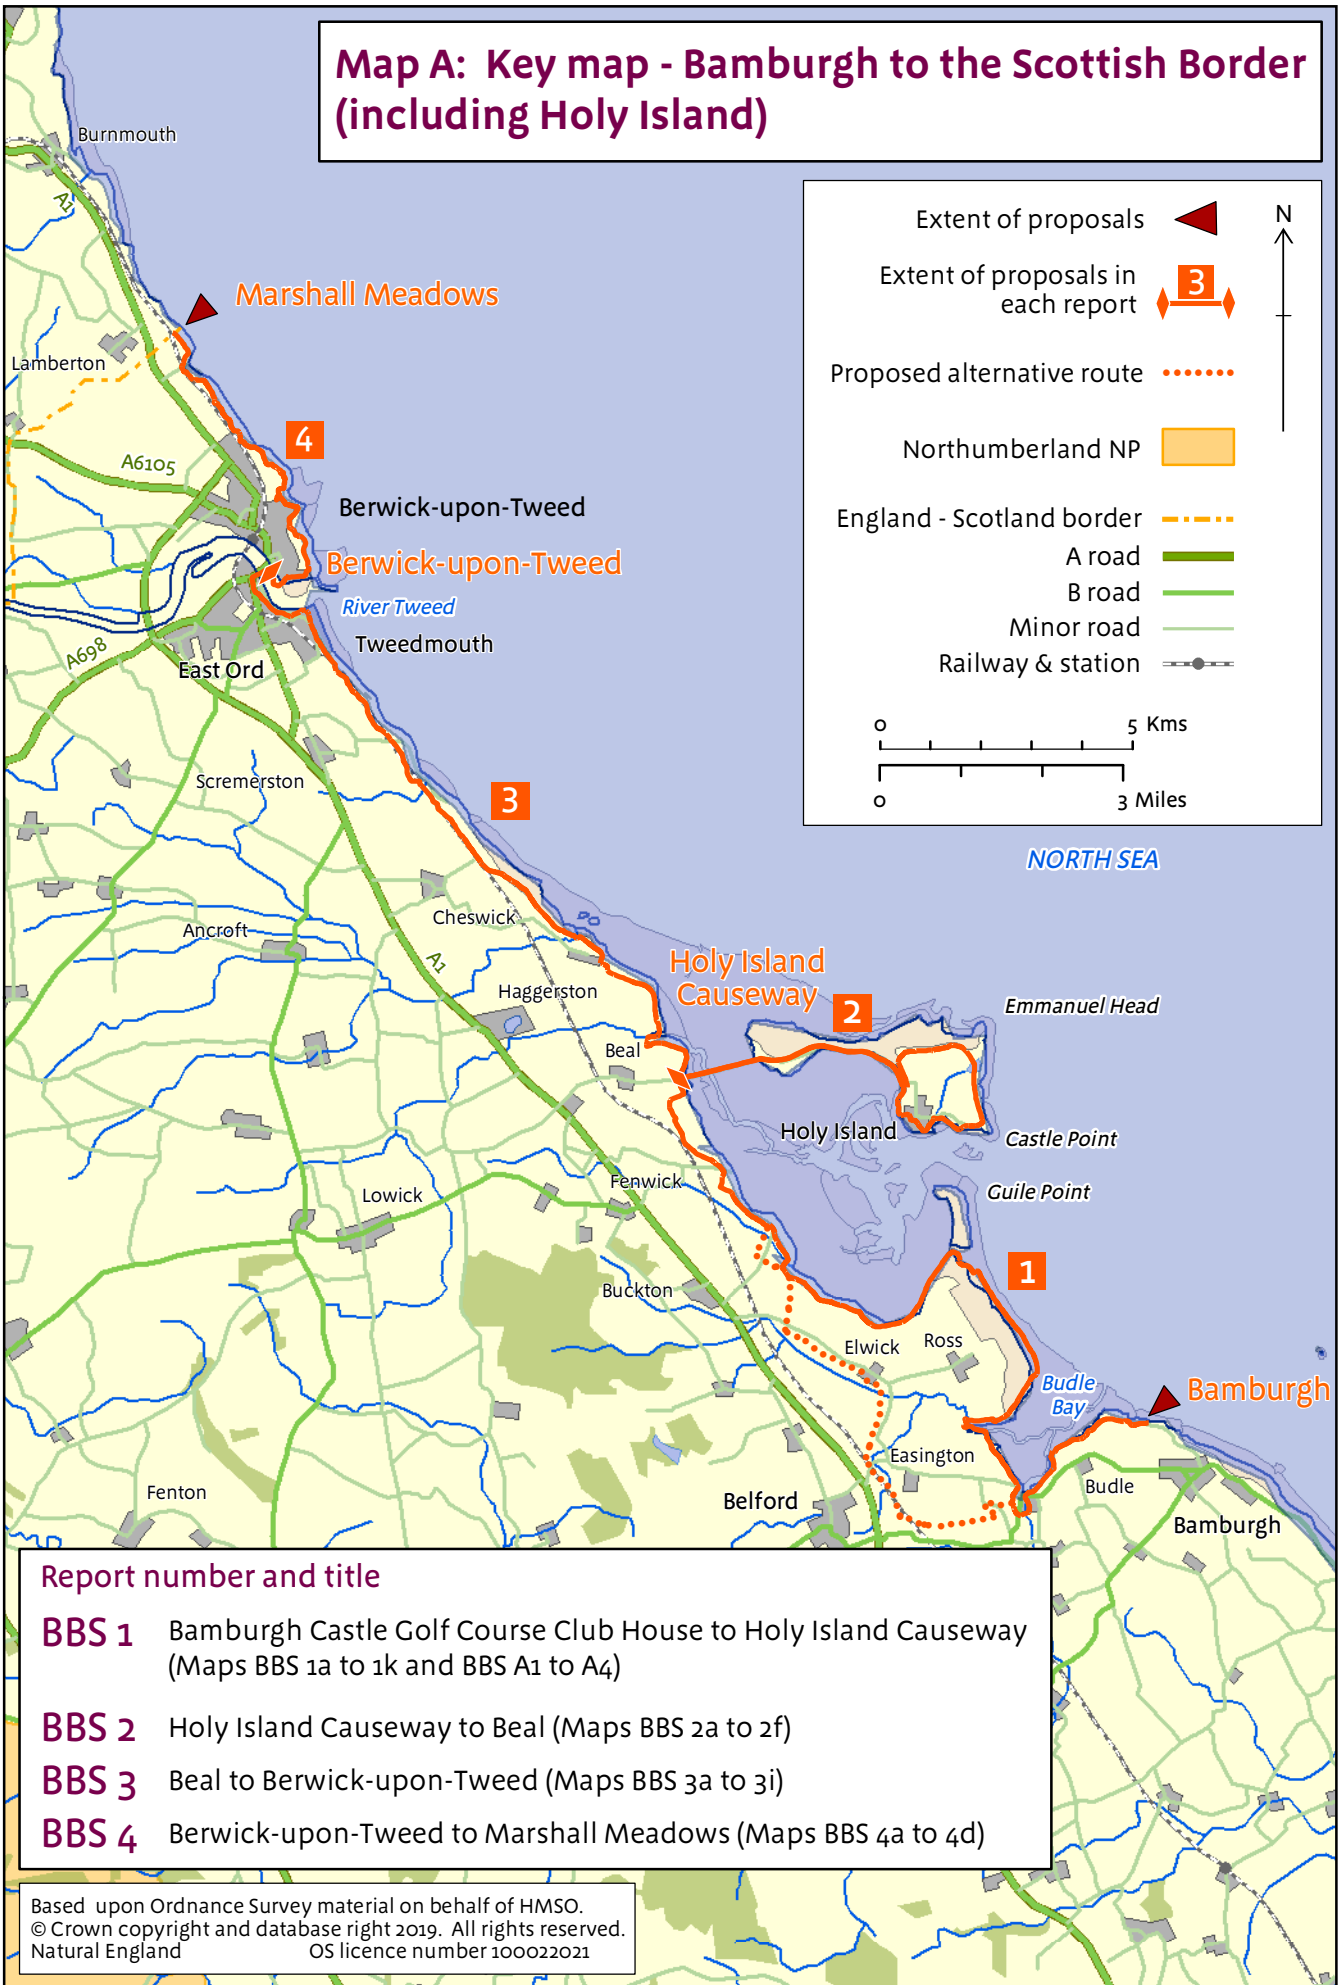

Map A: Key map - Bamburgh to the Scottish Border (including Holy Island)

Report number and title

- BBS 1** Bamburgh Castle Golf Course Club House to Holy Island Causeway (Maps BBS 1a to 1k and BBS A1 to A4)
- BBS 2** Holy Island Causeway to Beal (Maps BBS 2a to 2f)
- BBS 3** Beal to Berwick-upon-Tweed (Maps BBS 3a to 3i)
- BBS 4** Berwick-upon-Tweed to Marshall Meadows (Maps BBS 4a to 4d)

Based upon Ordnance Survey material on behalf of HMSO.
 © Crown copyright and database right 2019. All rights reserved.
 Natural England OS licence number 100022021