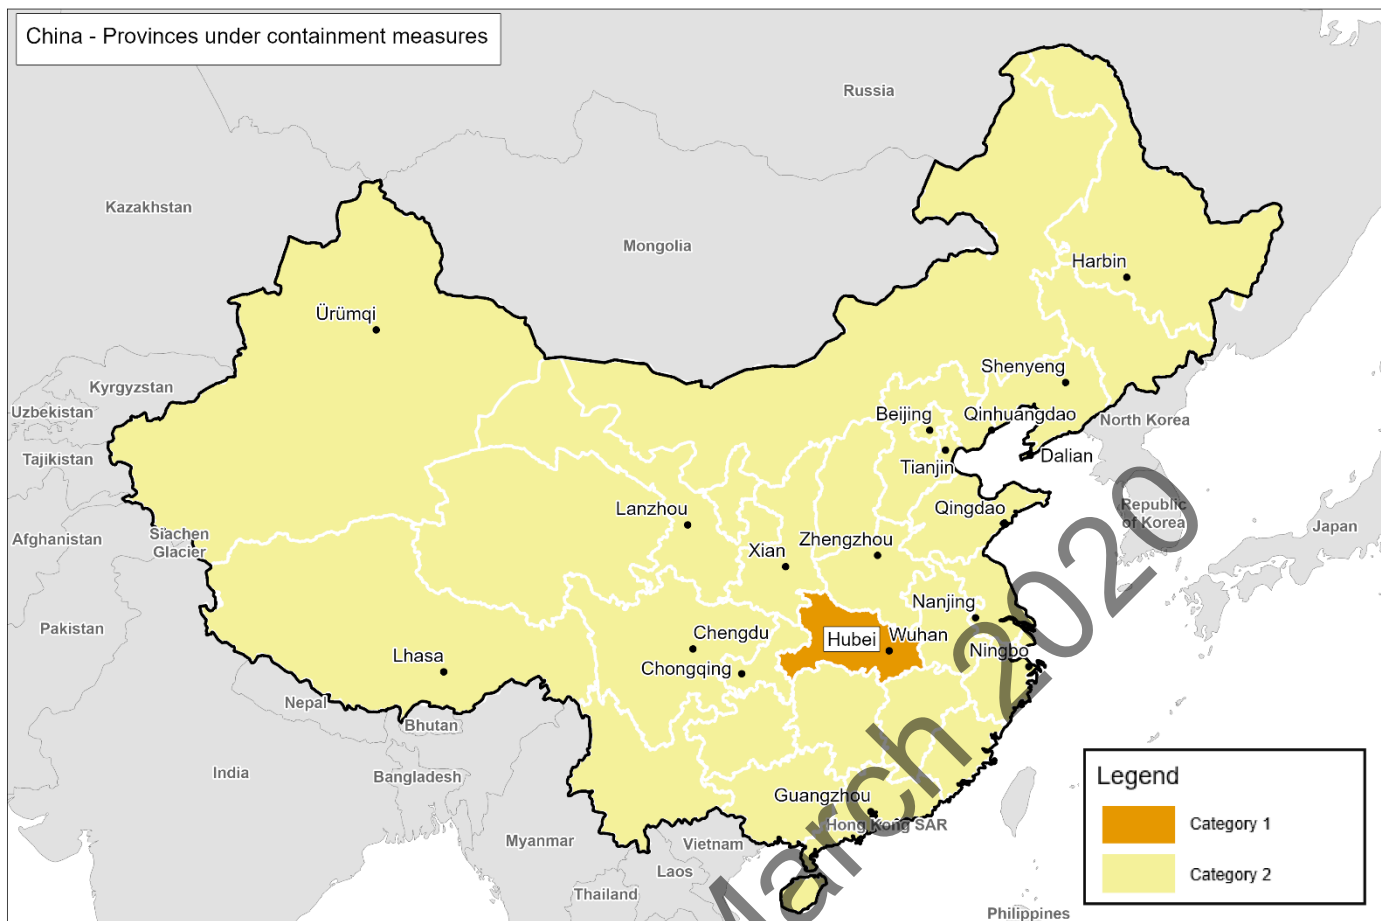

Map showing specified areas of China, as at 25 February 2020.

Orange area	Category 1	The specified area is Hubei province (includes Wuhan).
Yellow area	Category 2	

Withdrawn March 2020