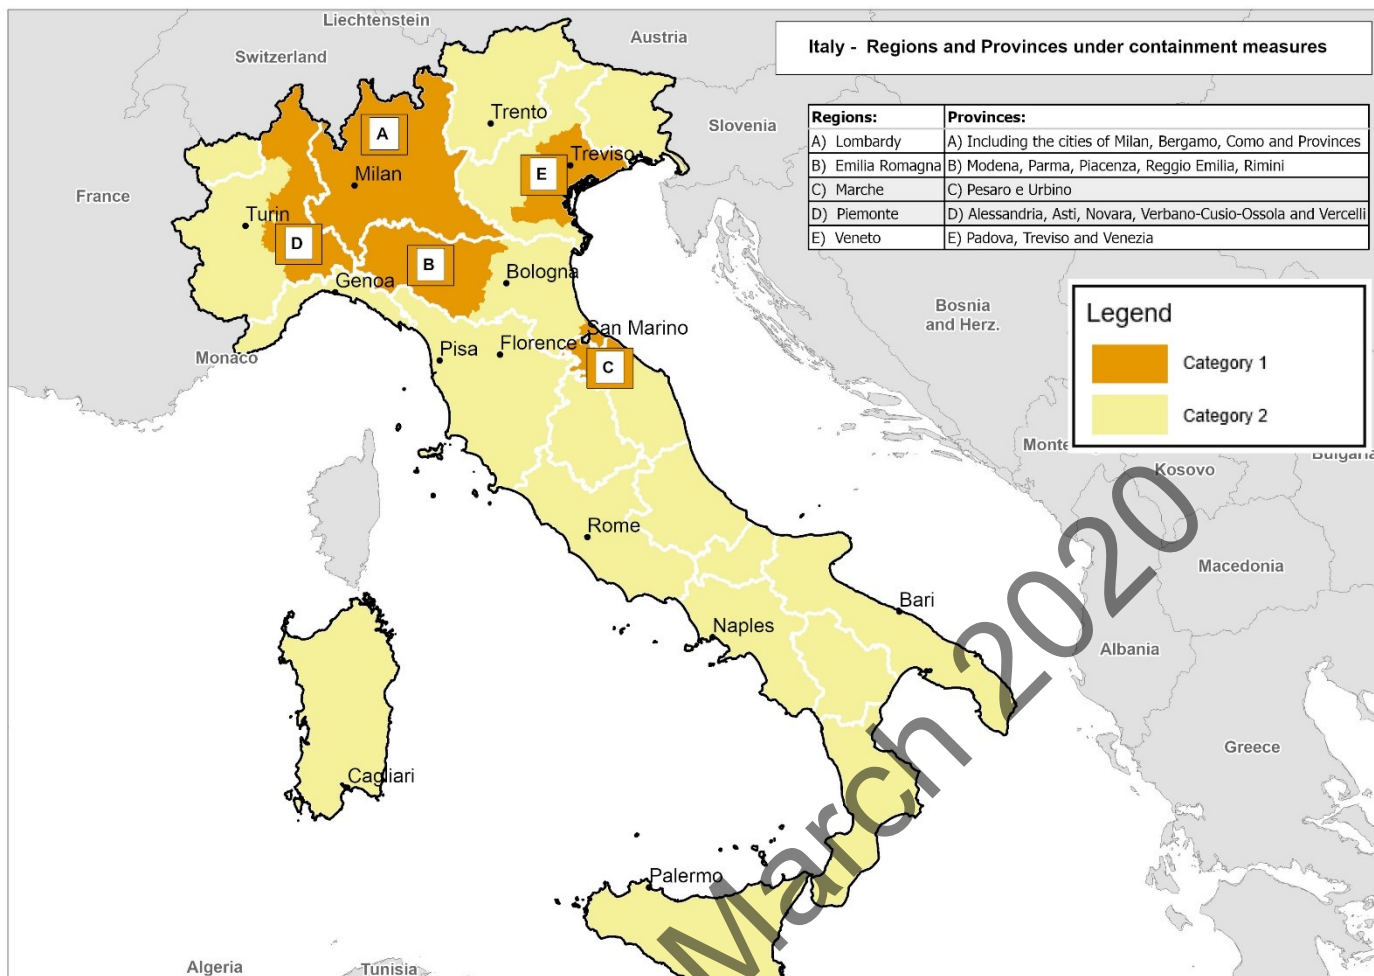

Map showing specified areas of Italy, as of 08 March 2020.

Orange area	Category 1 specified areas in northern Italy	Regions:	Provinces:
		a) Lombardy	including the cities of Milan, Bergamo, Como and provinces
		b) Emilia Romagna	Modena, Parma, Piacenza, Reggio Emilia, Rimini
		c) Marche	Pesaro e Urbino
		d) Piemonte	Alessandria, Asti, Novara, Verbanco-Cusio-Ossola and Vercelli
		Veneto	Padova, Treviso and Venezia
Yellow area	Category 2		