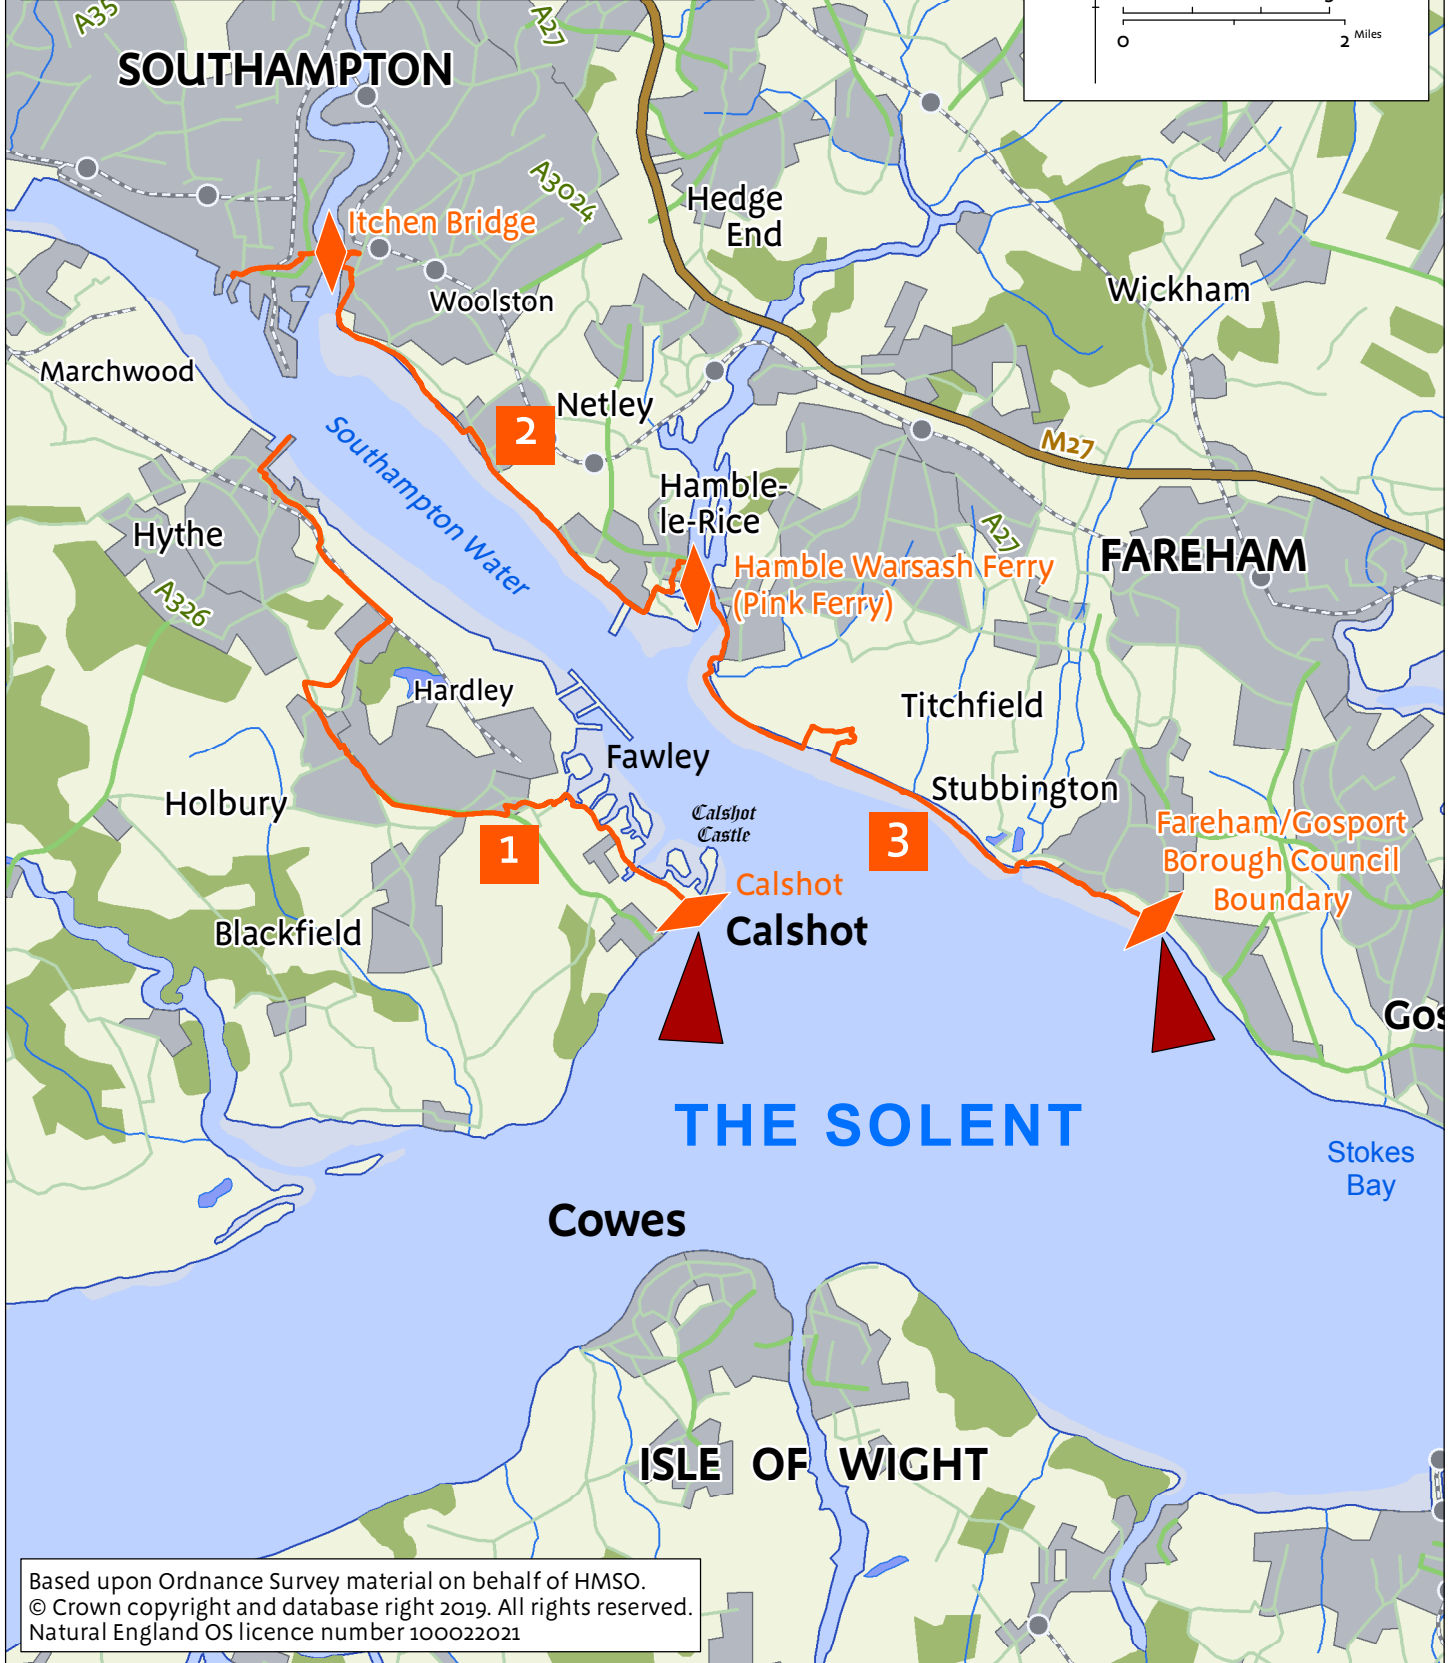

# Map A: Key map - Calshot to Gosport

Report number and title

- 1 Calshot to Itchen Bridge
- 2 Itchen Bridge to Hamble Warsash Ferry (Pink Ferry)
- 3 Hamble Warsash Ferry (Pink Ferry) to Fareham/Gosport Borough Council Boundary

- Extent of proposals 
- Extent of proposals in each chapter 
- Motorways 
- A road 
- B road 
- Railway & station 

Based upon Ordnance Survey material on behalf of HMSO.  
© Crown copyright and database right 2019. All rights reserved.  
Natural England OS licence number 100022021