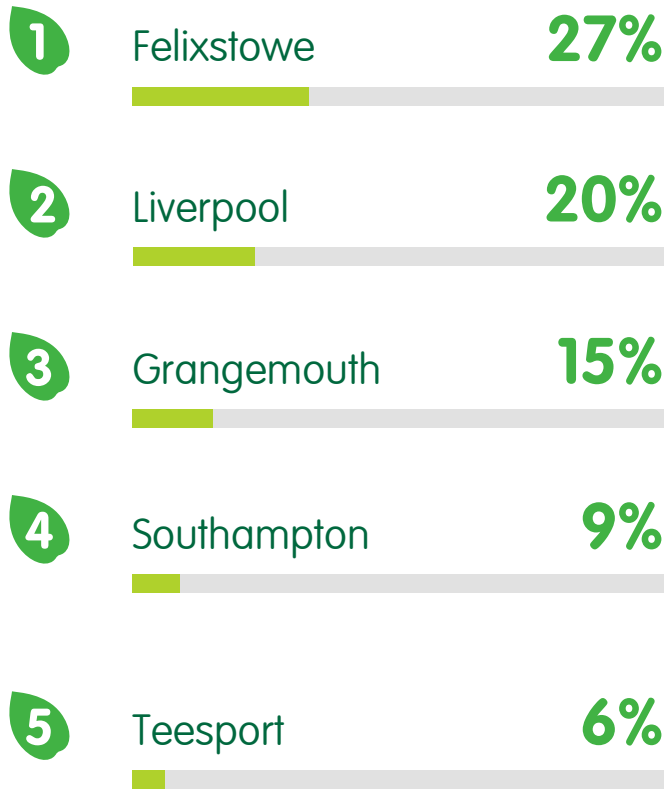

187

INTERCEPTIONS OF NON-COMPLIANT SOLID WOOD PACKAGING AND OTHER MATERIAL

1st April 2018 to 31st March 2019

TOP 5 Ports

WHERE INTERCEPTIONS WERE MADE

TOP 5 Regions

WHERE INTERCEPTIONS WERE FROM

Materials Affected

Action Taken