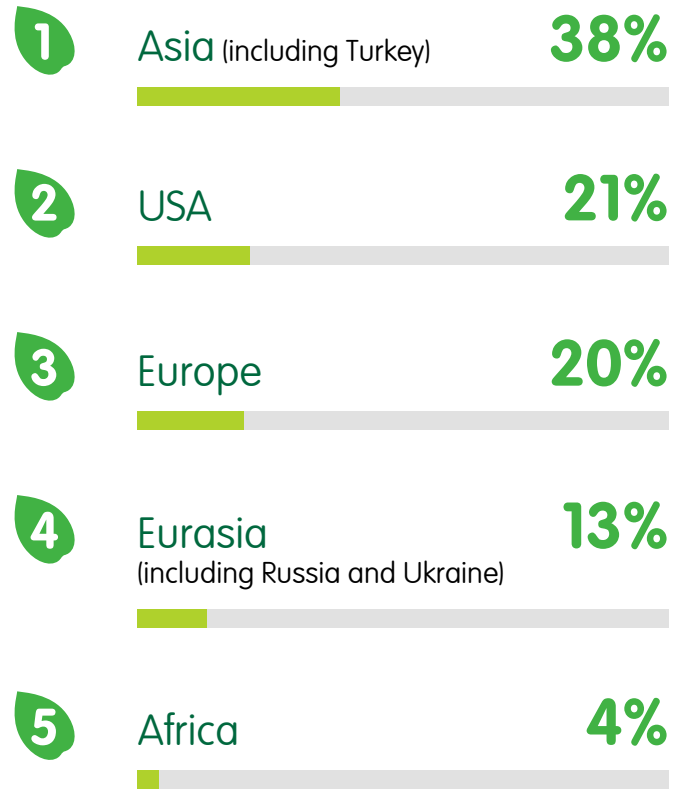

187

INTERCEPTIONS OF NON-COMPLIANT SOLID WOOD PACKAGING AND OTHER MATERIAL

1st April 2018 to 31st March 2019

TOP 5 Ports

WHERE INTERCEPTIONS WERE MADE

TOP 5 Regions

WHERE INTERCEPTIONS WERE FROM

Materials Affected

Action Taken