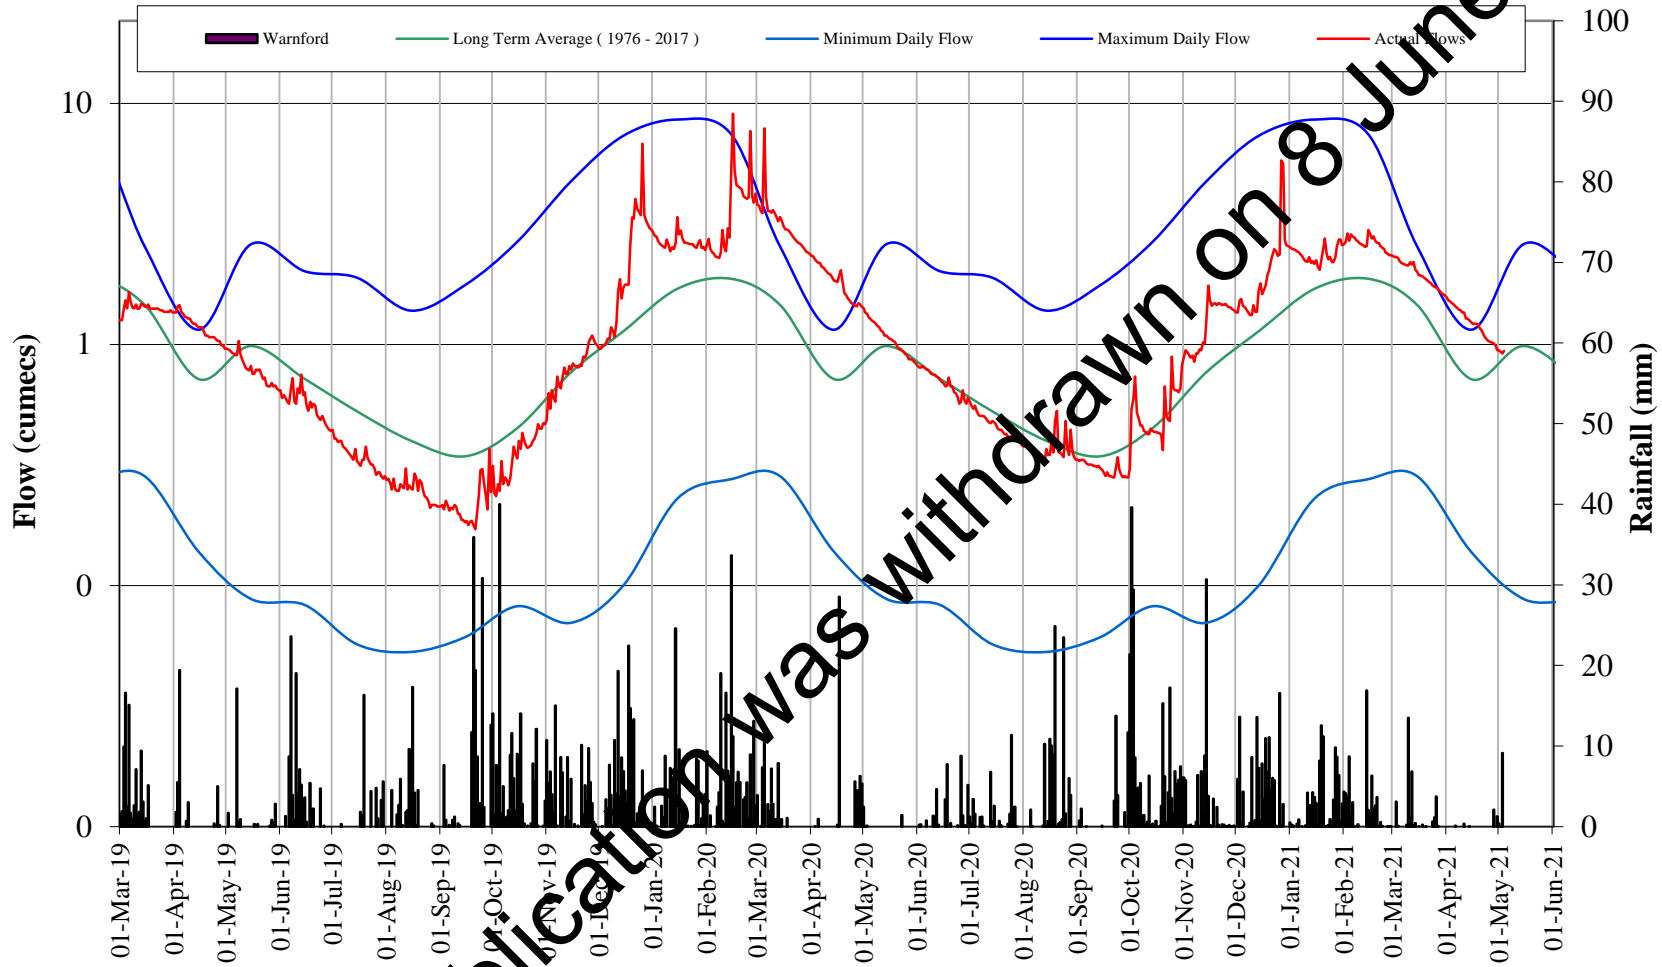

River Flows in the Meon at Mislingford

This publication was withdrawn on 8 June 2021