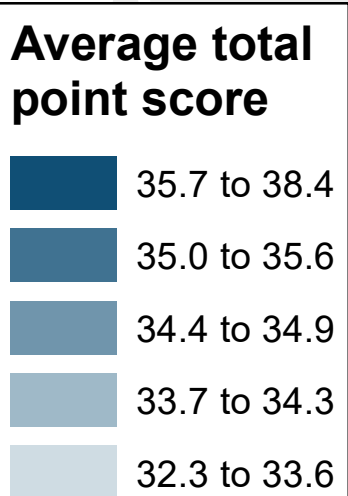

Average total point score by local authority

England, academic year 2017/18

- 1 Kingston Upon Hull
- 2 North East Lincolnshire
- 3 Stoke-on-Trent
- 4 Derby
- 5 Nottingham
- 6 Leicester

- 7 Luton
- 8 Thurrock
- 9 Southend on Sea
- 10 Medway

- 16 Hammersmith & Fulham
- 17 Kensington & Chelsea
- 18 Westminster
- 19 City of London