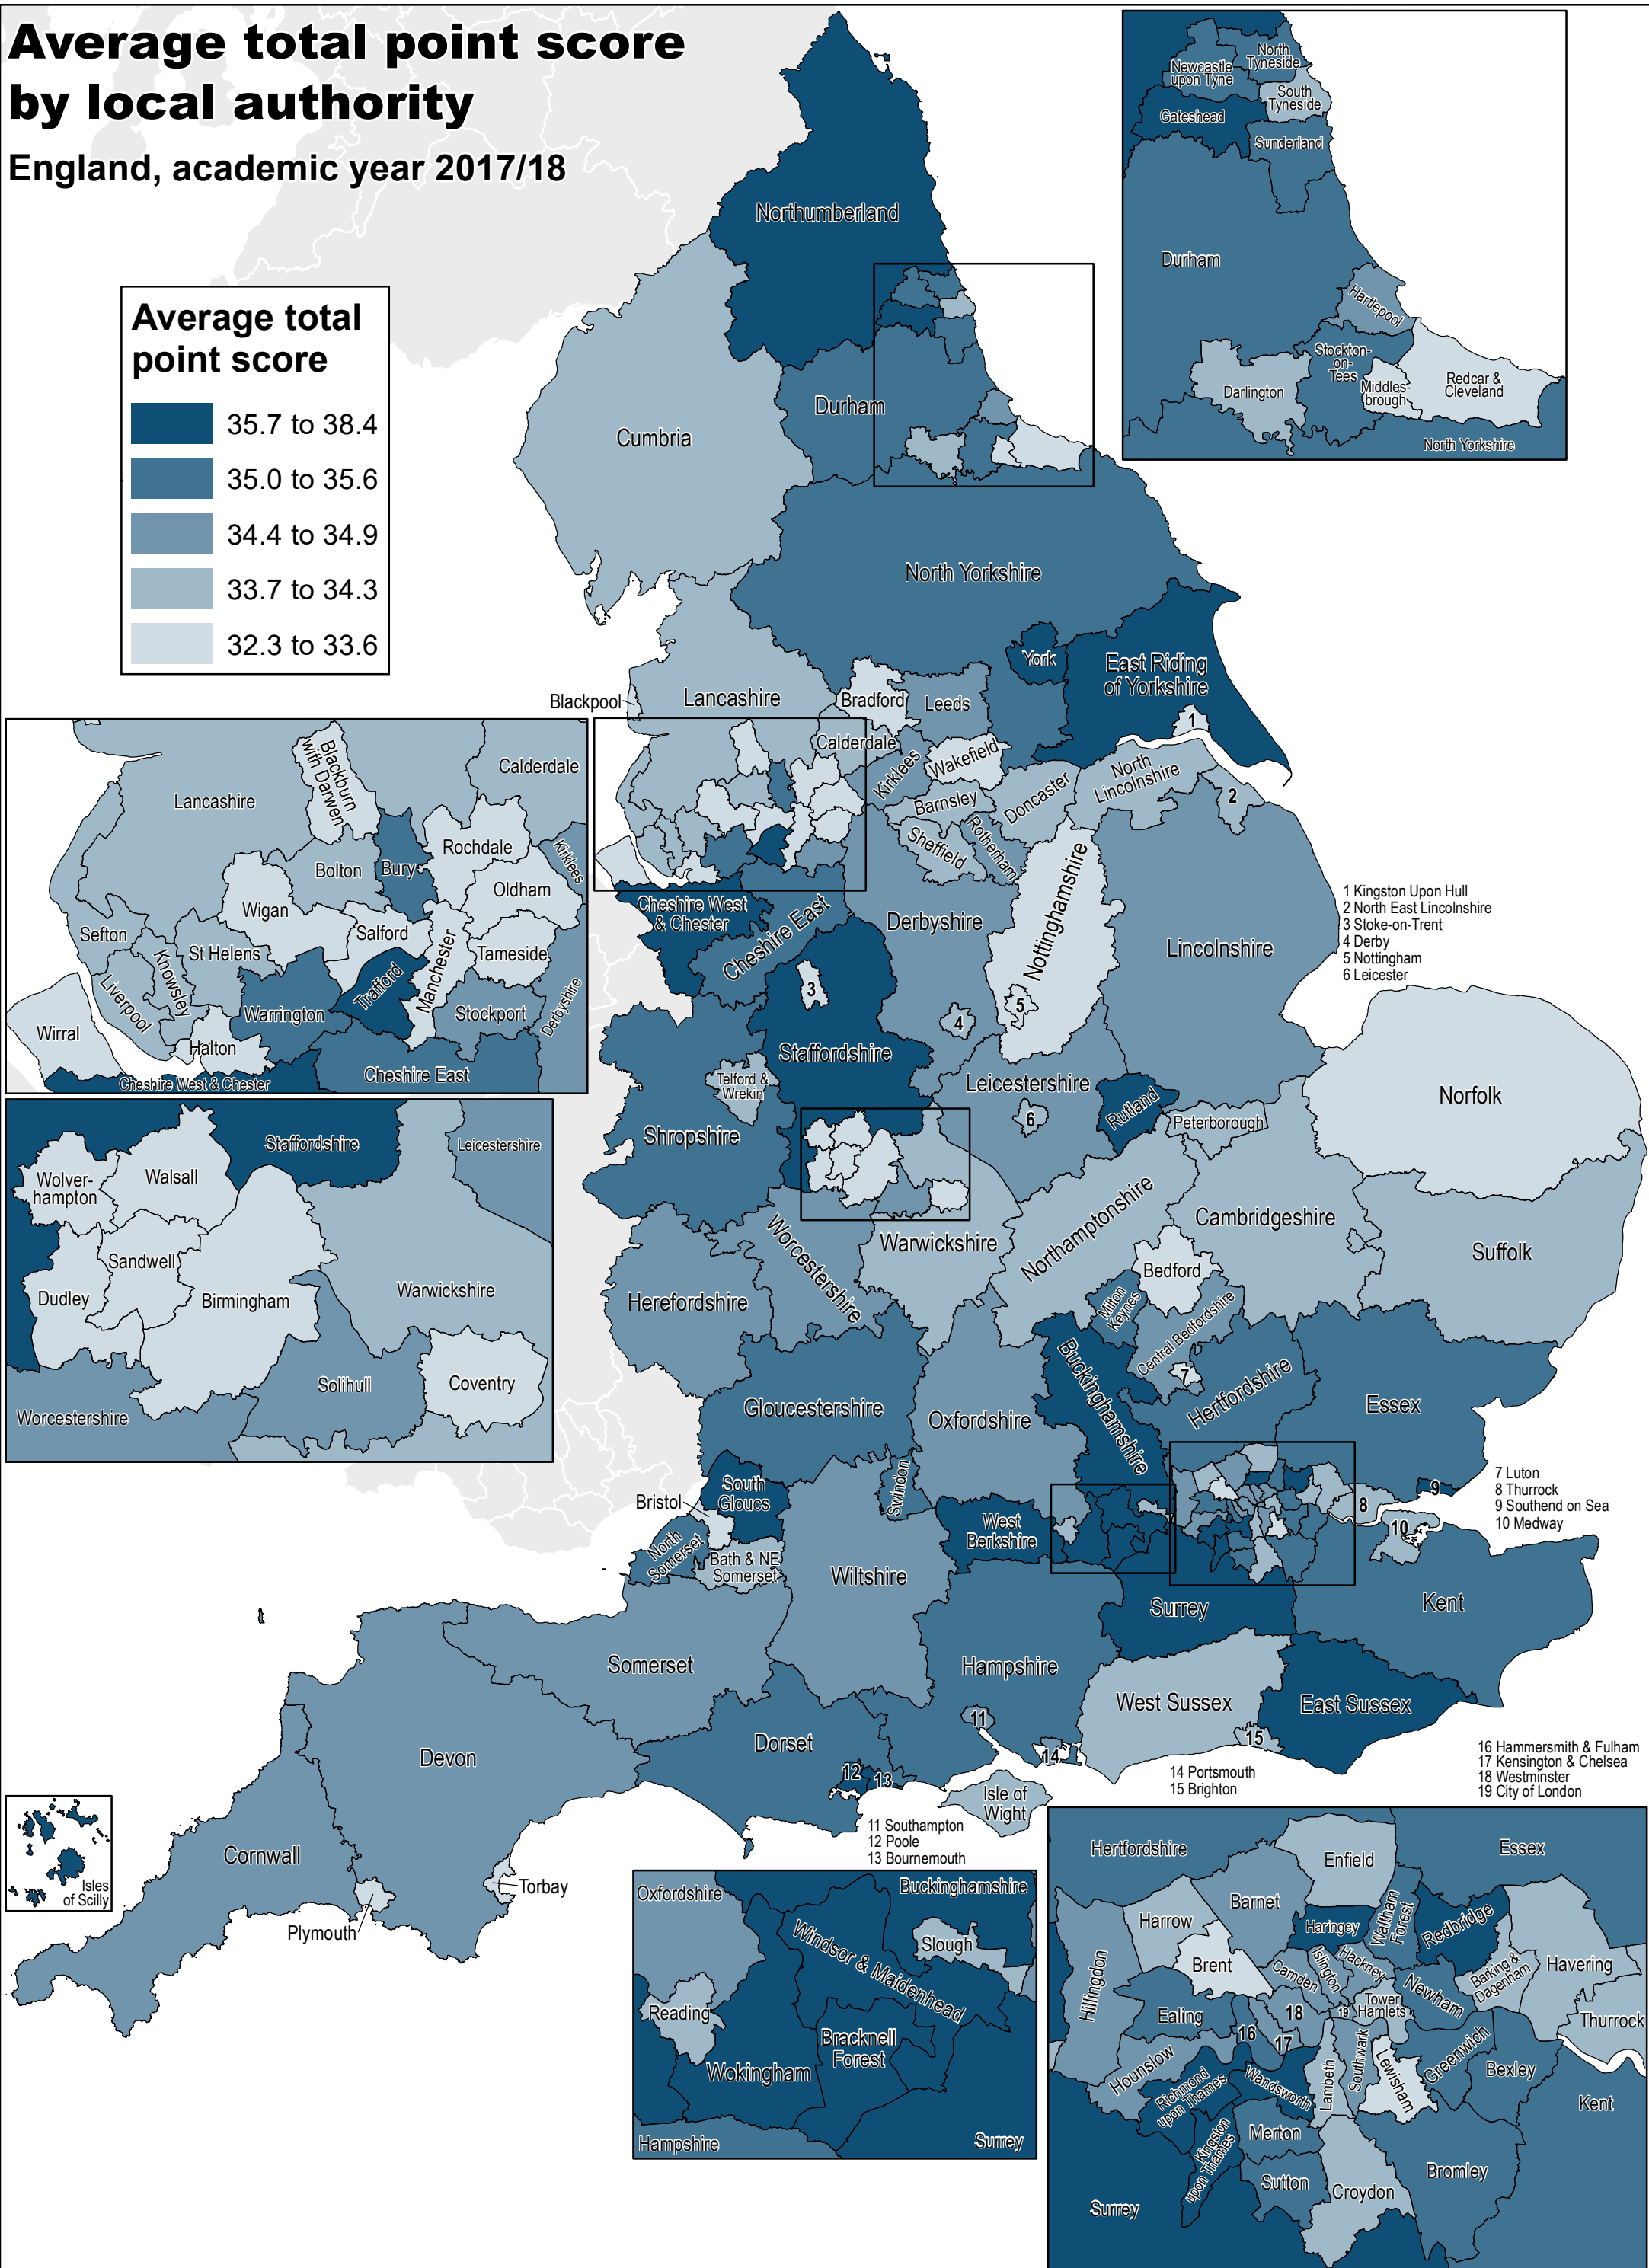

Average total point score by local authority

England, academic year 2017/18

- 1 Kingston Upon Hull
- 2 North East Lincolnshire
- 3 Stoke-on-Trent
- 4 Derby
- 5 Nottingham
- 6 Leicester

- 7 Luton
- 8 Thurrock
- 9 Southend on Sea
- 10 Medway

- 16 Hammersmith & Fulham
- 17 Kensington & Chelsea
- 18 Westminster
- 19 City of London