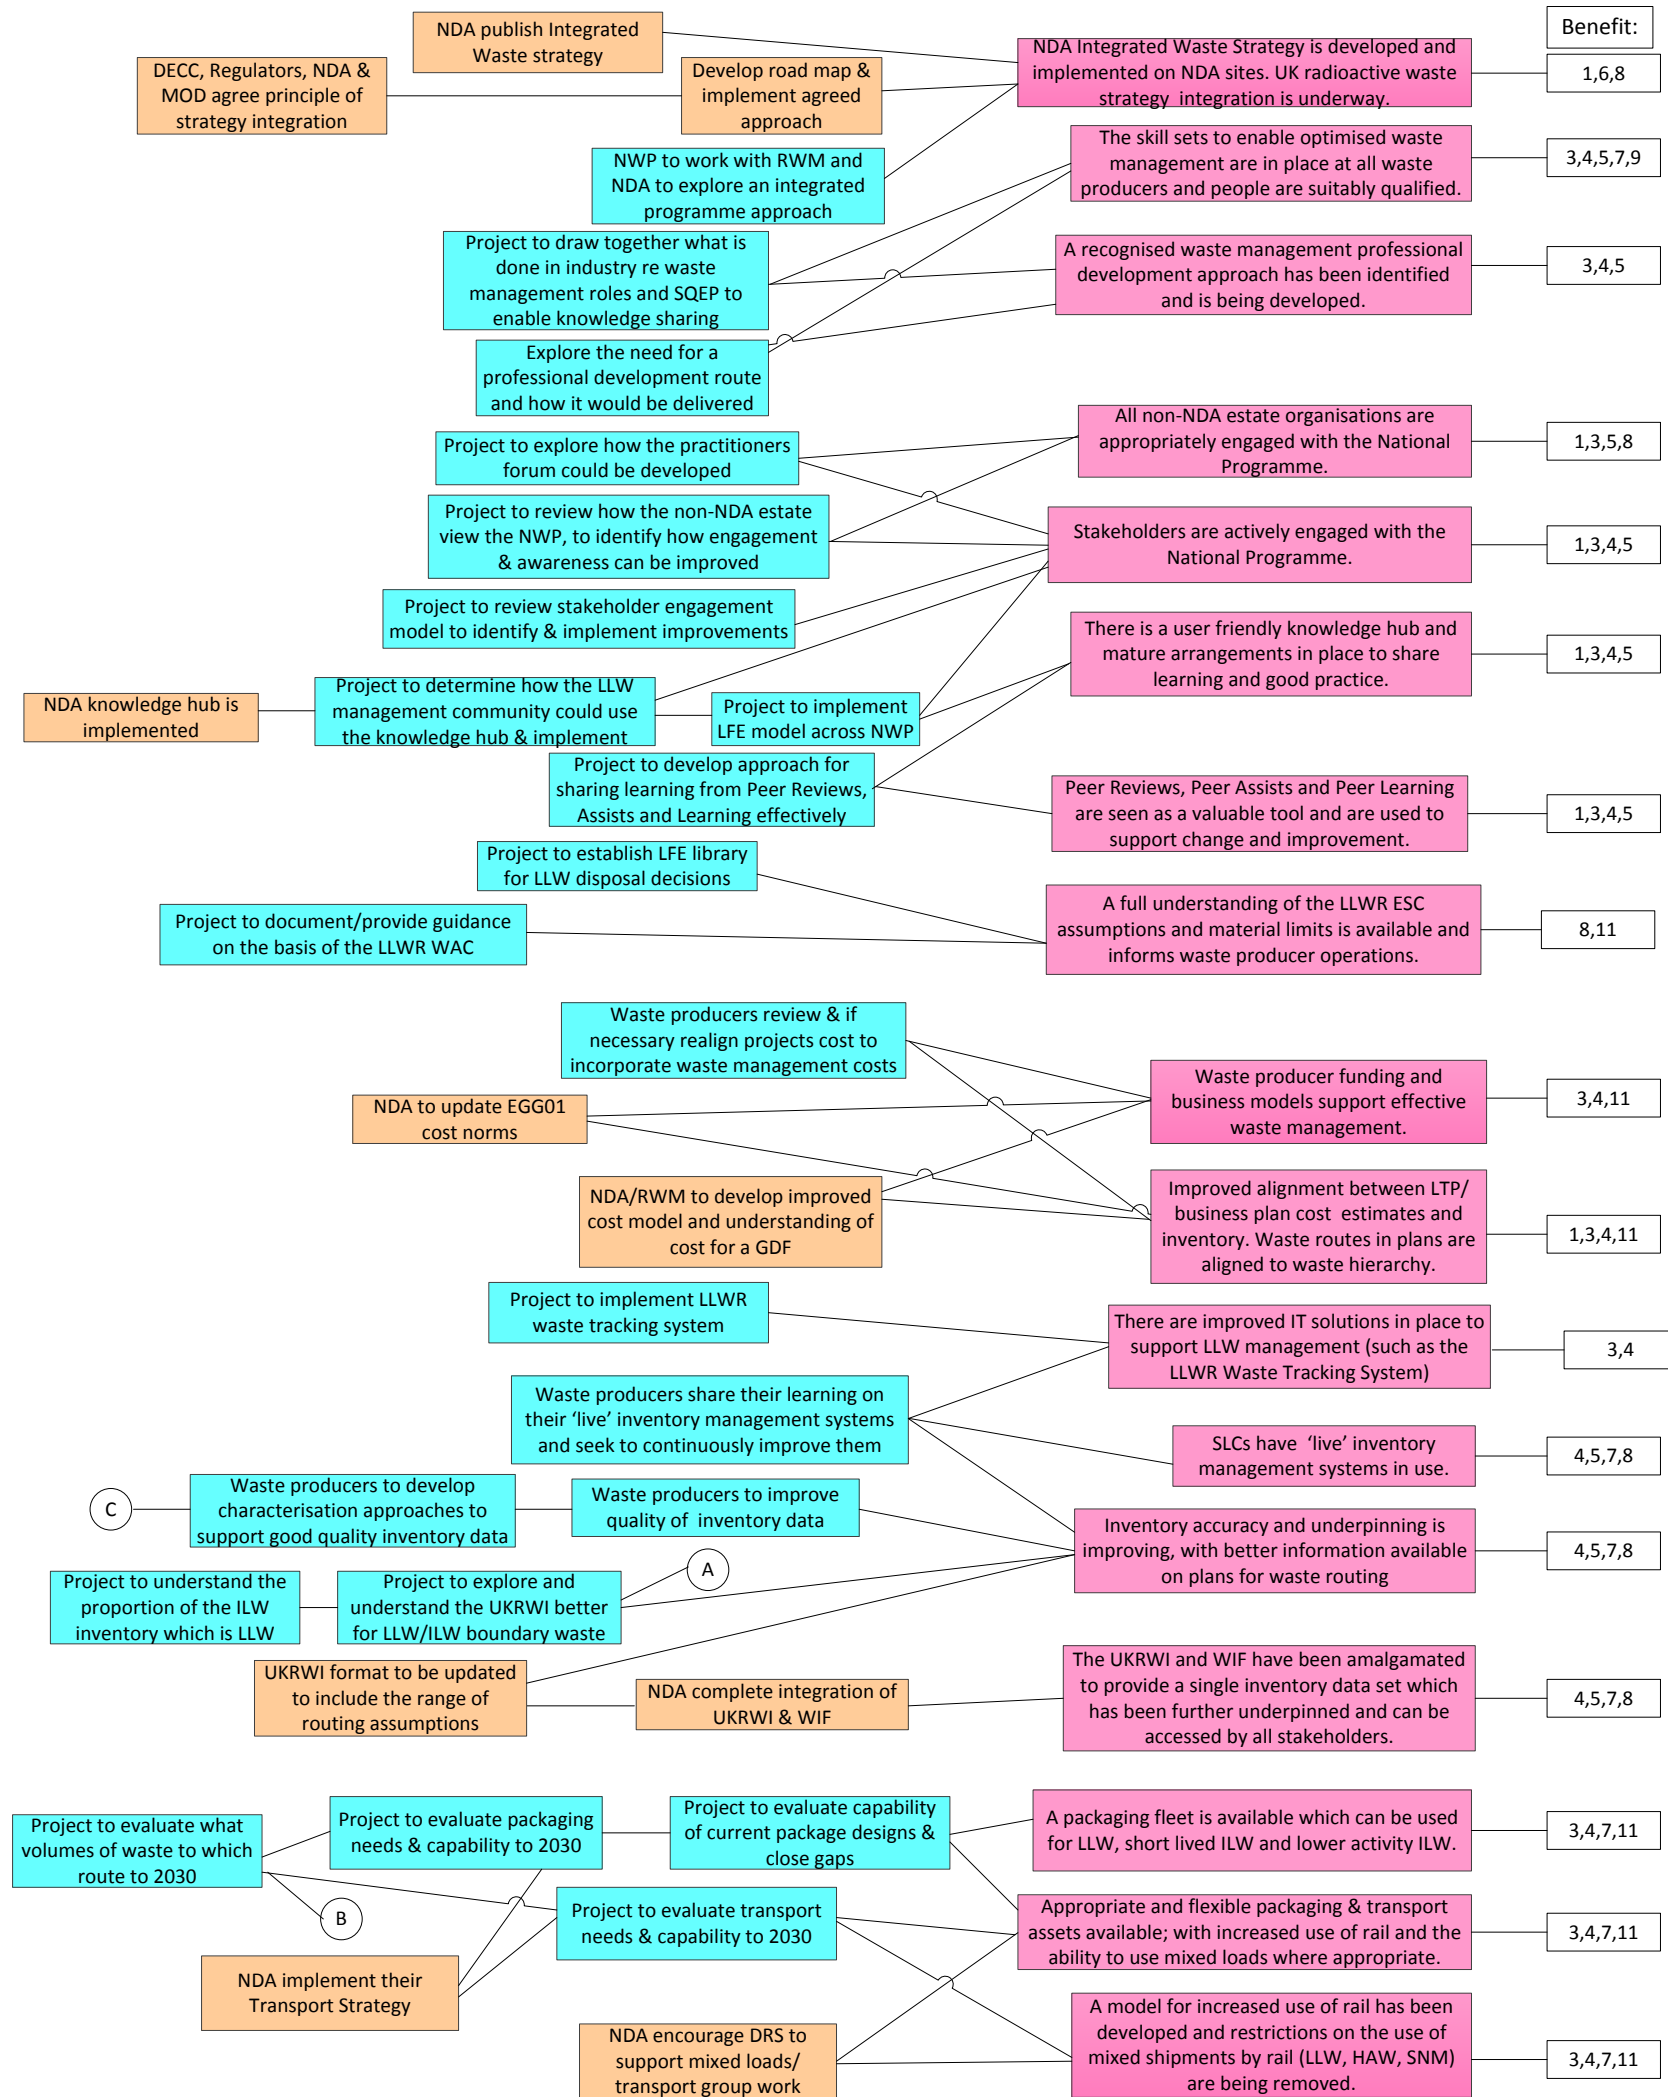

National LLW Programme Blueprint

Benefit Map

Page 1 of 2
Issue 4, Jan 2018

National LLW Programme Blueprint

Benefit Map

Page 2 of 2
Issue 4, Jan 2018

- KEY**
- Vision
 - Strategic Objective
 - Strategic Benefit
 - Intermediate Benefit
 - Intermediate dis-benefit
 - Business Change
 - Project
 - Enabler