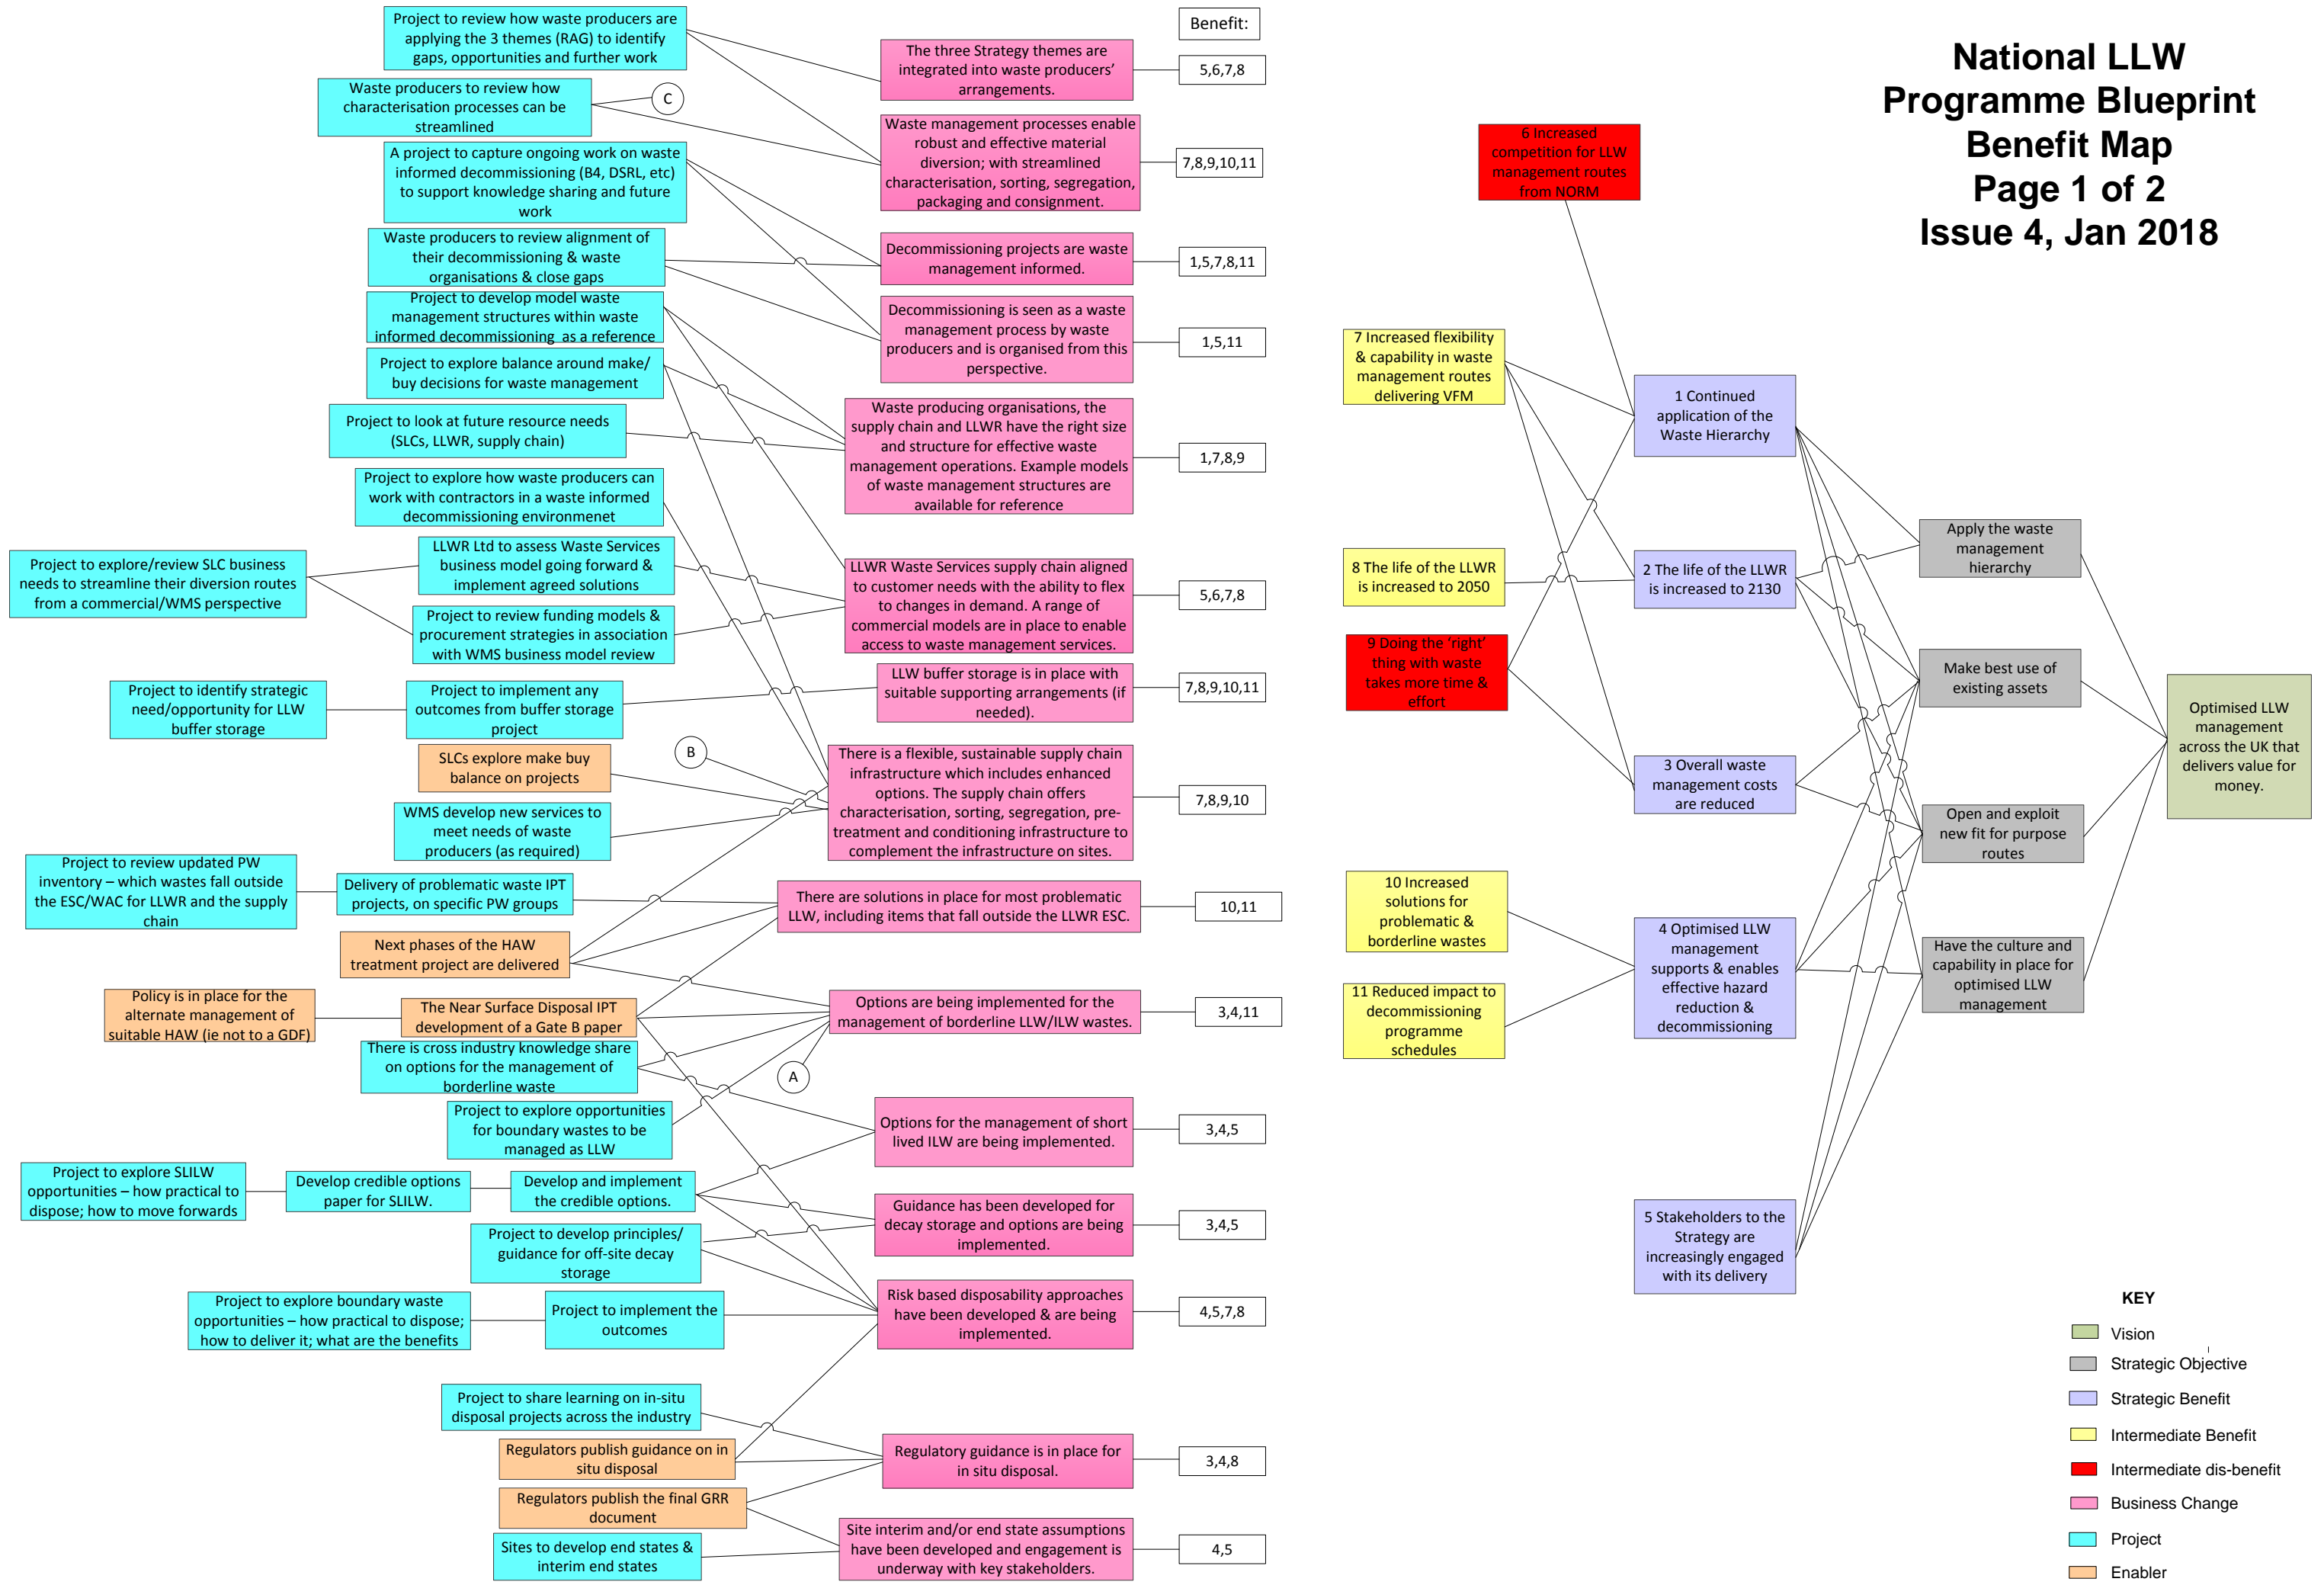

National LLW Programme Blueprint

Benefit Map

Page 1 of 2
Issue 4, Jan 2018

National LLW Programme Blueprint

Benefit Map

Page 2 of 2
Issue 4, Jan 2018

- KEY**
- Vision
 - Strategic Objective
 - Strategic Benefit
 - Intermediate Benefit
 - Intermediate dis-benefit
 - Business Change
 - Project
 - Enabler