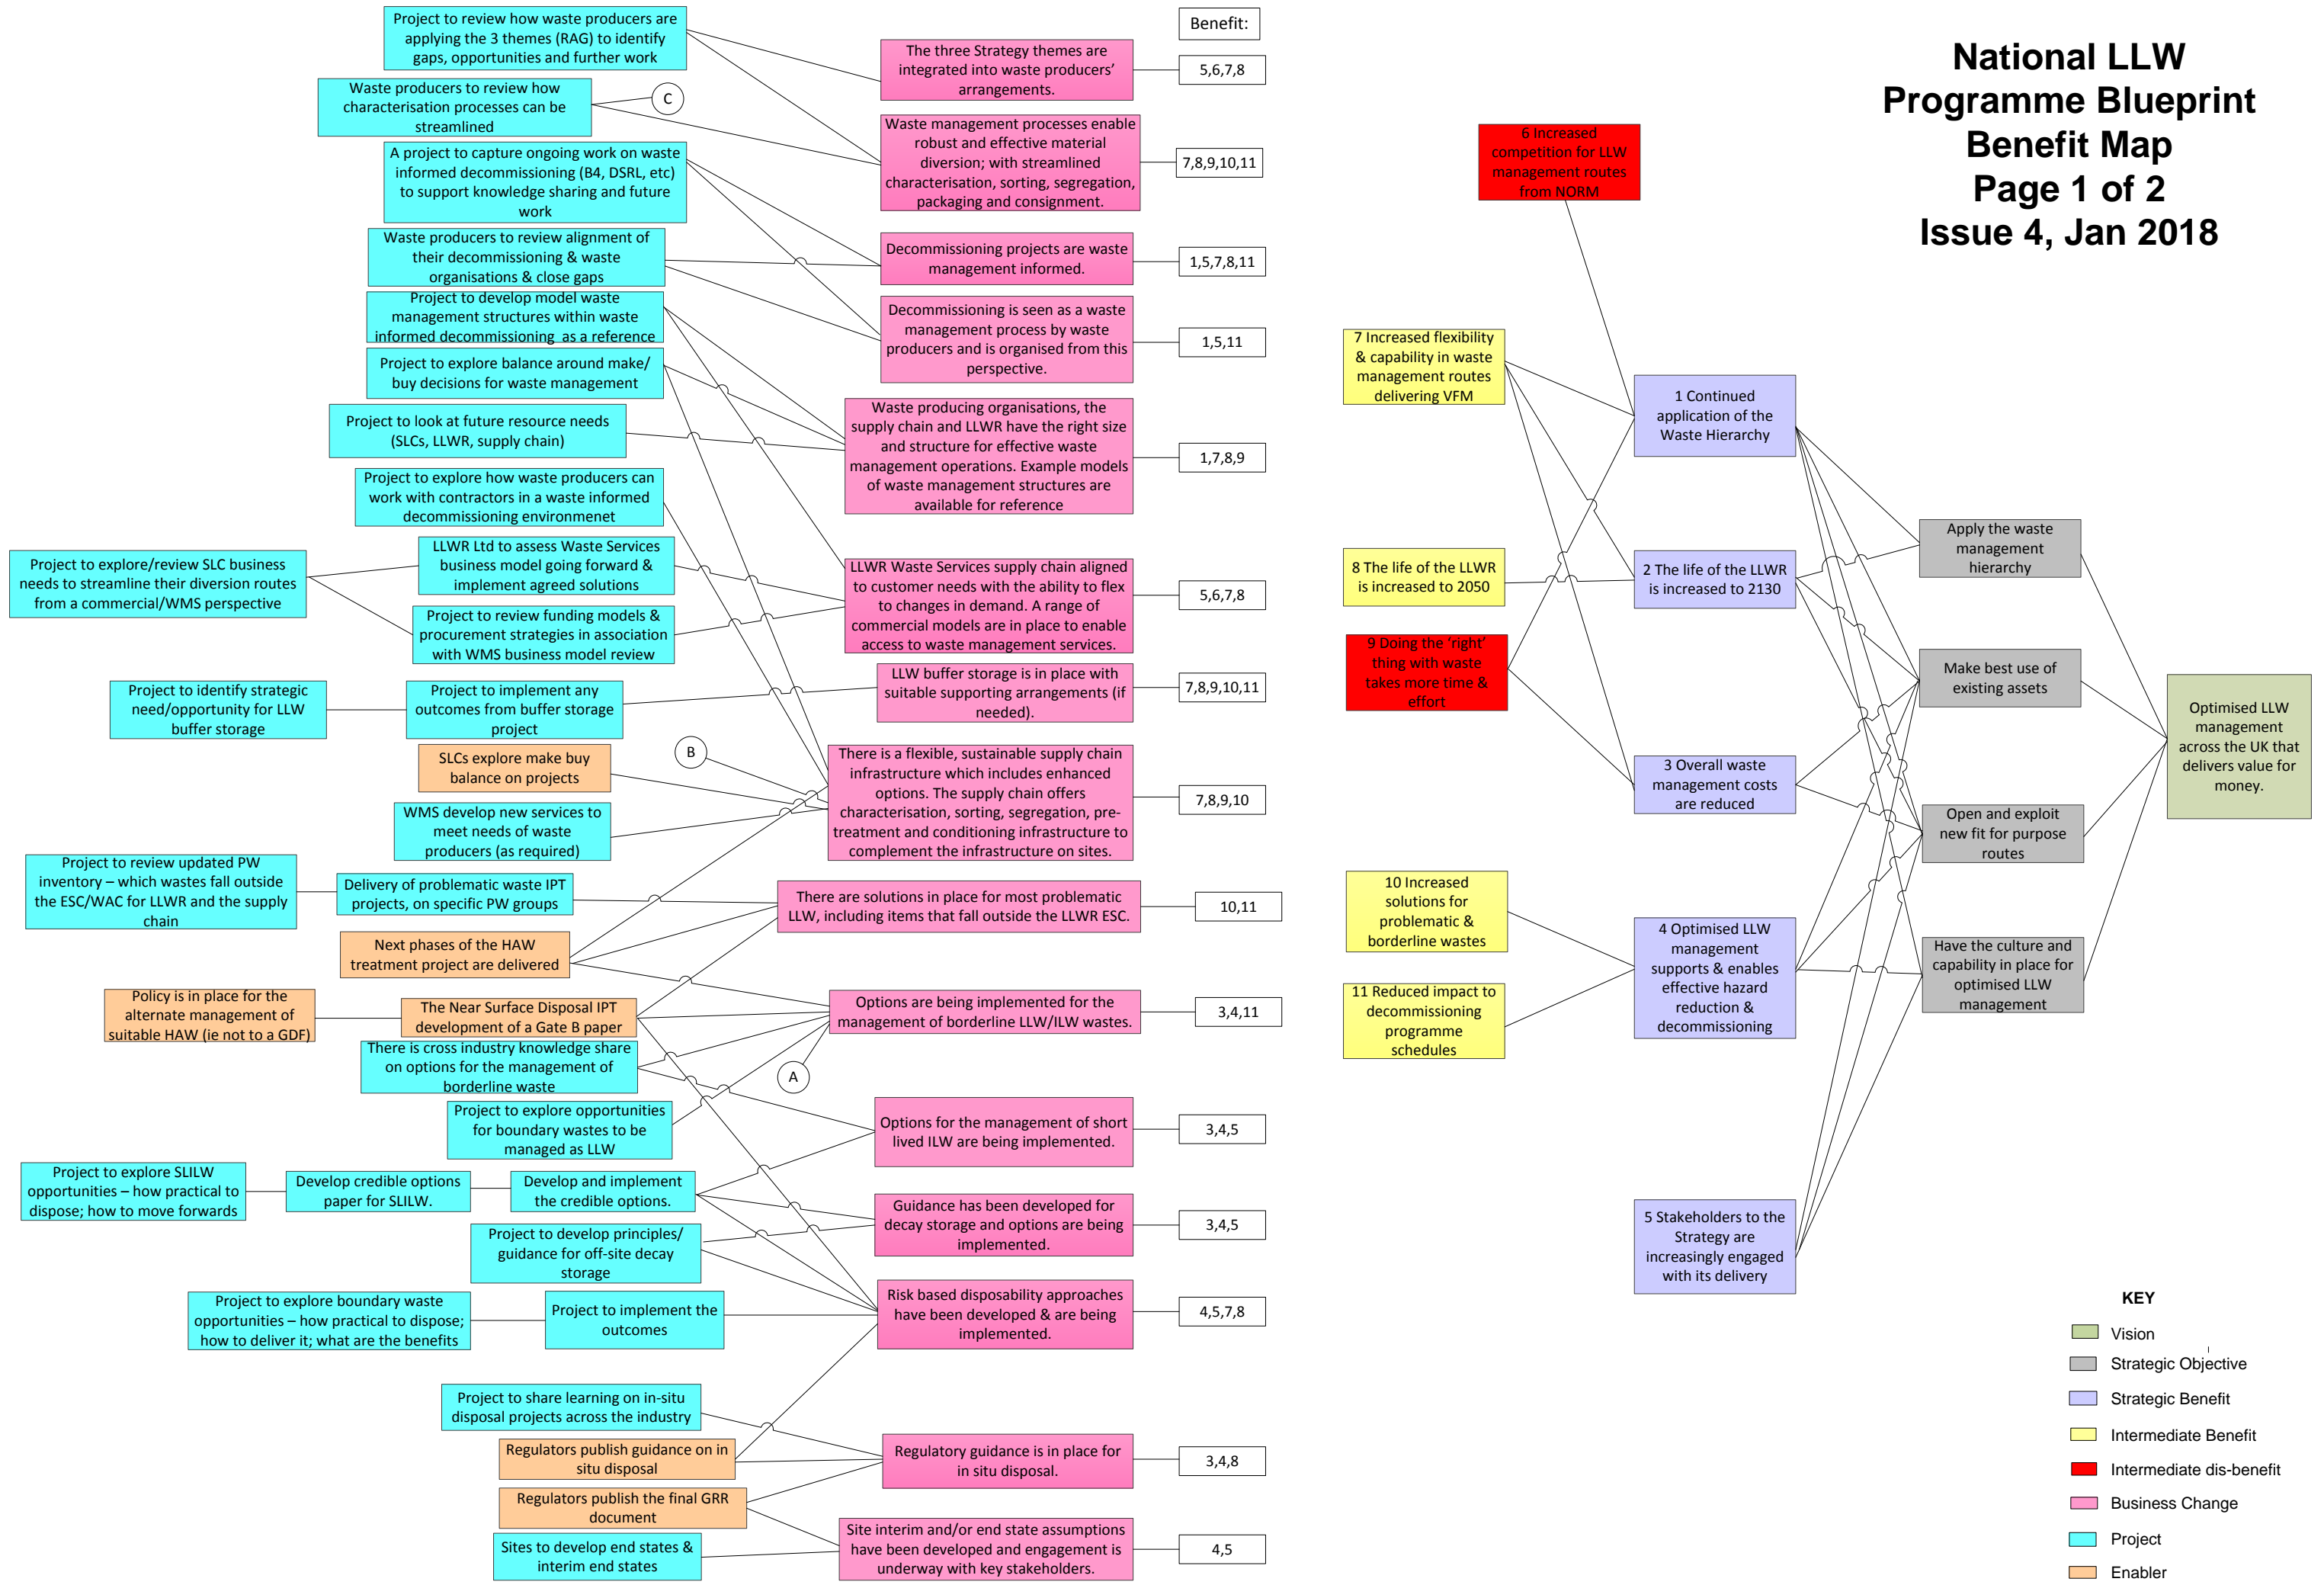

National LLW Programme Blueprint

Benefit Map

Page 1 of 2
Issue 4, Jan 2018

National LLW Programme Blueprint

Benefit Map

Page 2 of 2
Issue 4, Jan 2018

- KEY**
- Green box: Vision
 - Grey box: Strategic Objective
 - Purple box: Strategic Benefit
 - Yellow box: Intermediate Benefit
 - Red box: Intermediate dis-benefit
 - Pink box: Business Change
 - Blue box: Project
 - Orange box: Enabler