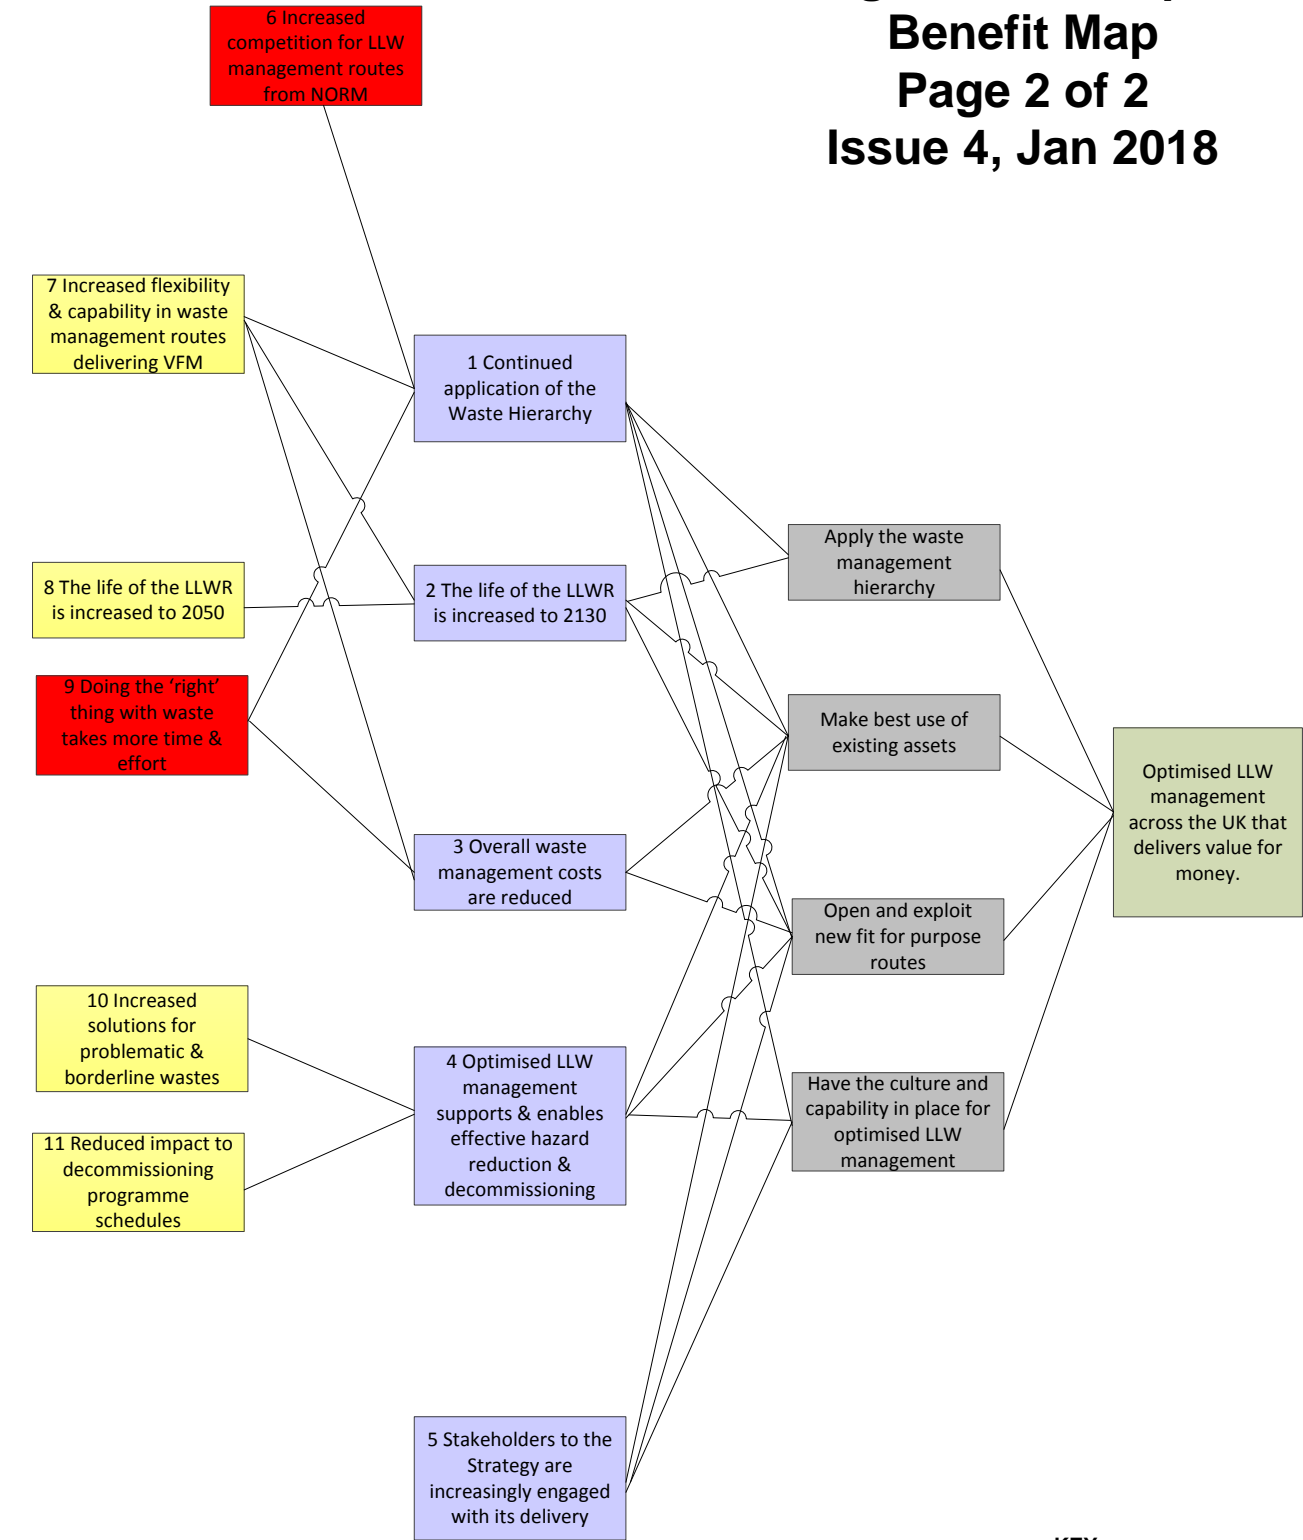

National LLW Programme Blueprint

Benefit Map

Page 1 of 2
Issue 4, Jan 2018

National LLW Programme Blueprint

Benefit Map

Page 2 of 2
Issue 4, Jan 2018

- KEY**
- Green box: Vision
 - Grey box: Strategic Objective
 - Purple box: Strategic Benefit
 - Yellow box: Intermediate Benefit
 - Red box: Intermediate dis-benefit
 - Pink box: Business Change
 - Blue box: Project
 - Orange box: Enabler