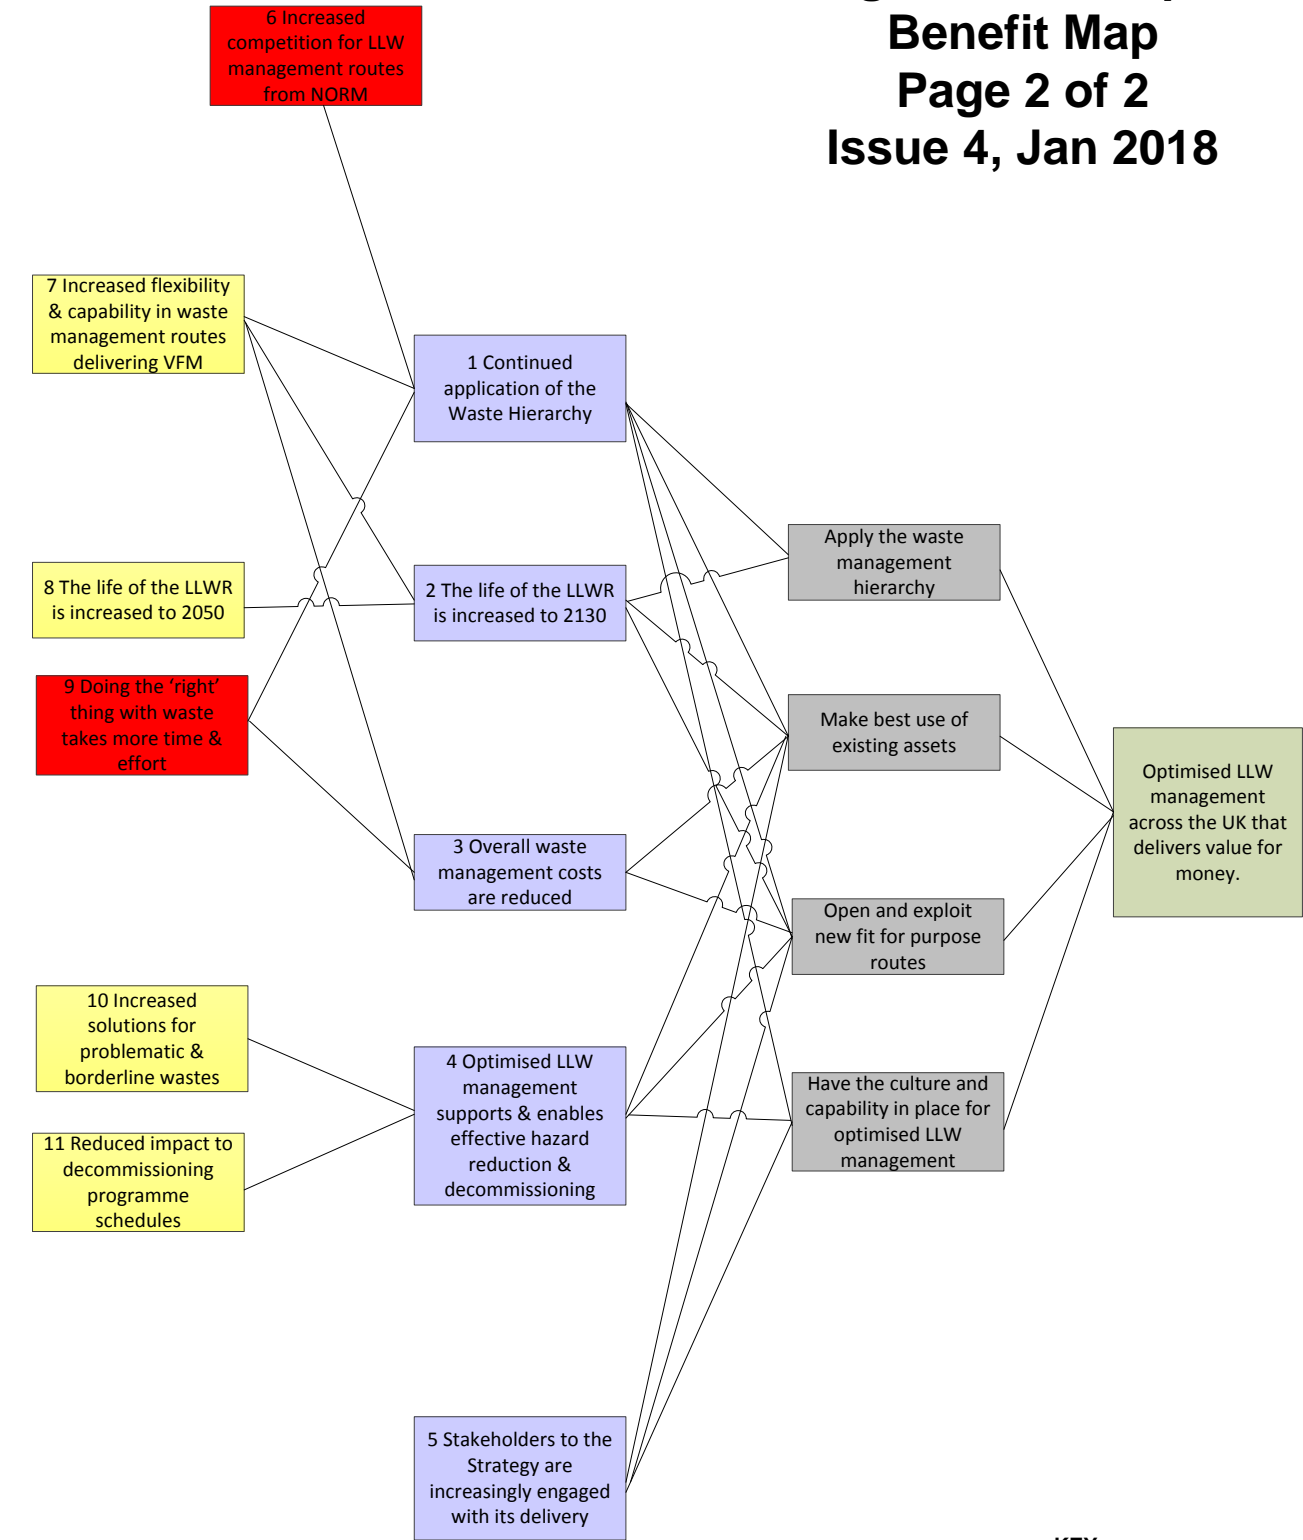

National LLW Programme Blueprint

Benefit Map

Page 1 of 2
Issue 4, Jan 2018

National LLW Programme Blueprint

Benefit Map

Page 2 of 2
Issue 4, Jan 2018

- KEY**
- Vision
 - Strategic Objective
 - Strategic Benefit
 - Intermediate Benefit
 - Intermediate dis-benefit
 - Business Change
 - Project
 - Enabler