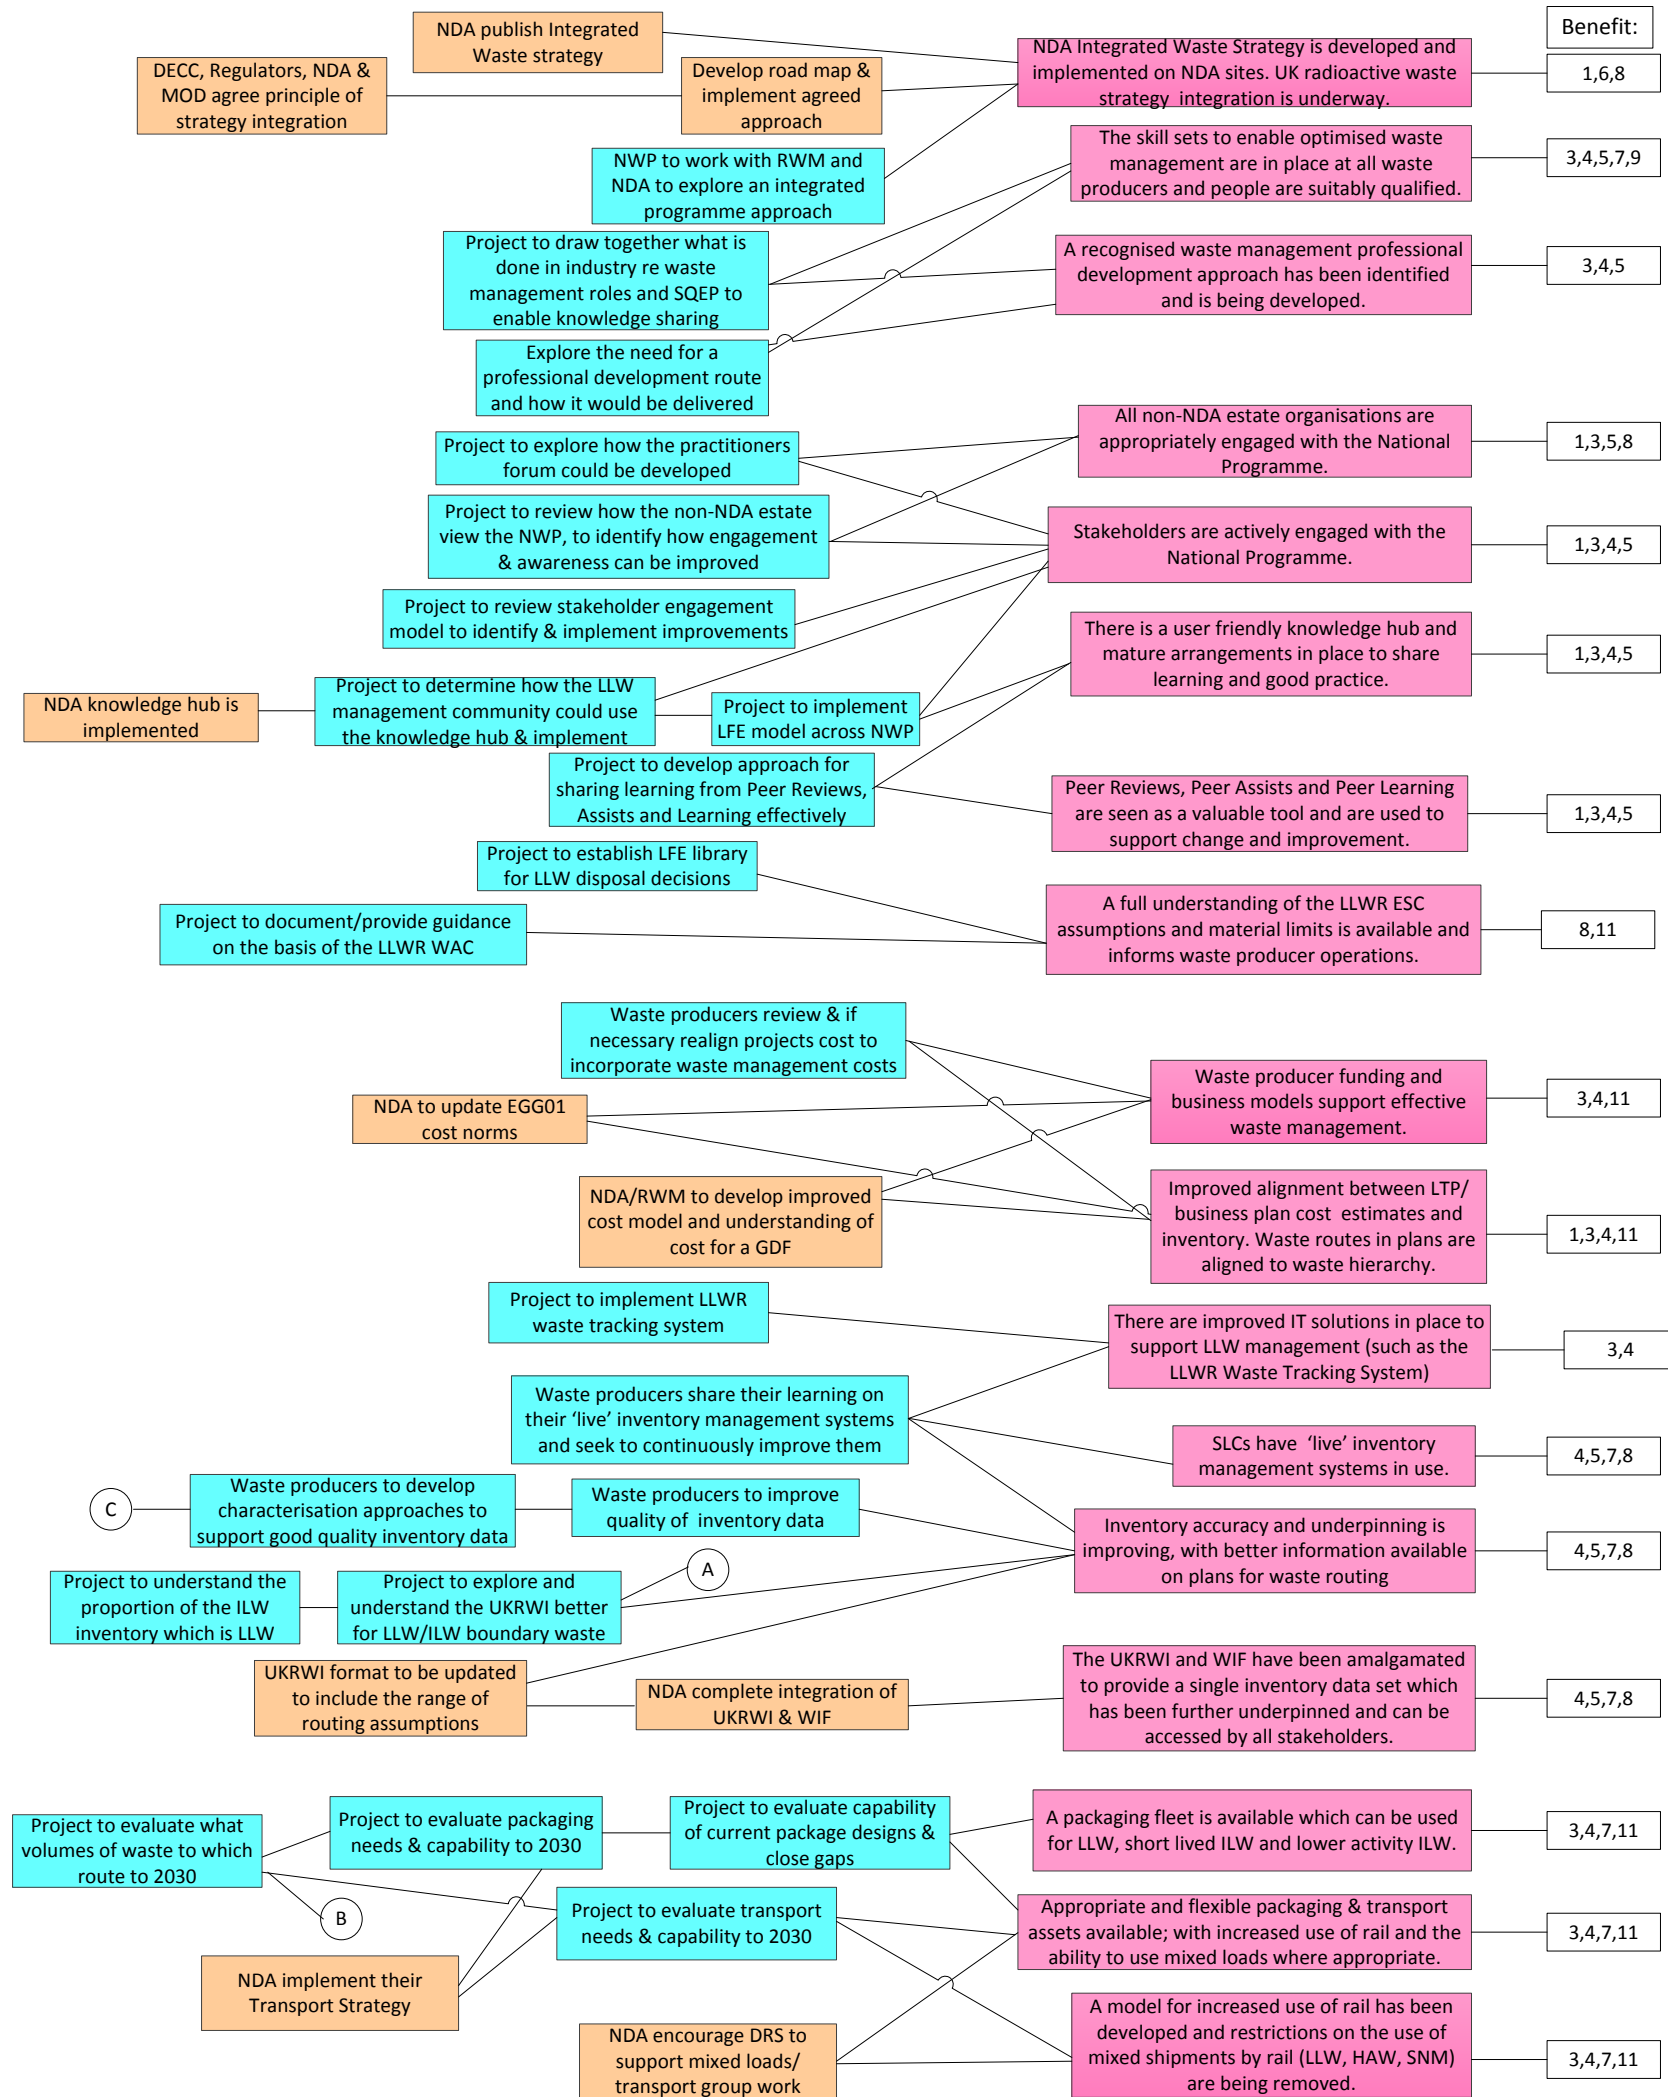

National LLW Programme Blueprint

Benefit Map

Page 1 of 2
Issue 4, Jan 2018

National LLW Programme Blueprint

Benefit Map

Page 2 of 2
Issue 4, Jan 2018

- KEY**
- Green box: Vision
 - Grey box: Strategic Objective
 - Purple box: Strategic Benefit
 - Yellow box: Intermediate Benefit
 - Red box: Intermediate dis-benefit
 - Pink box: Business Change
 - Blue box: Project
 - Orange box: Enabler