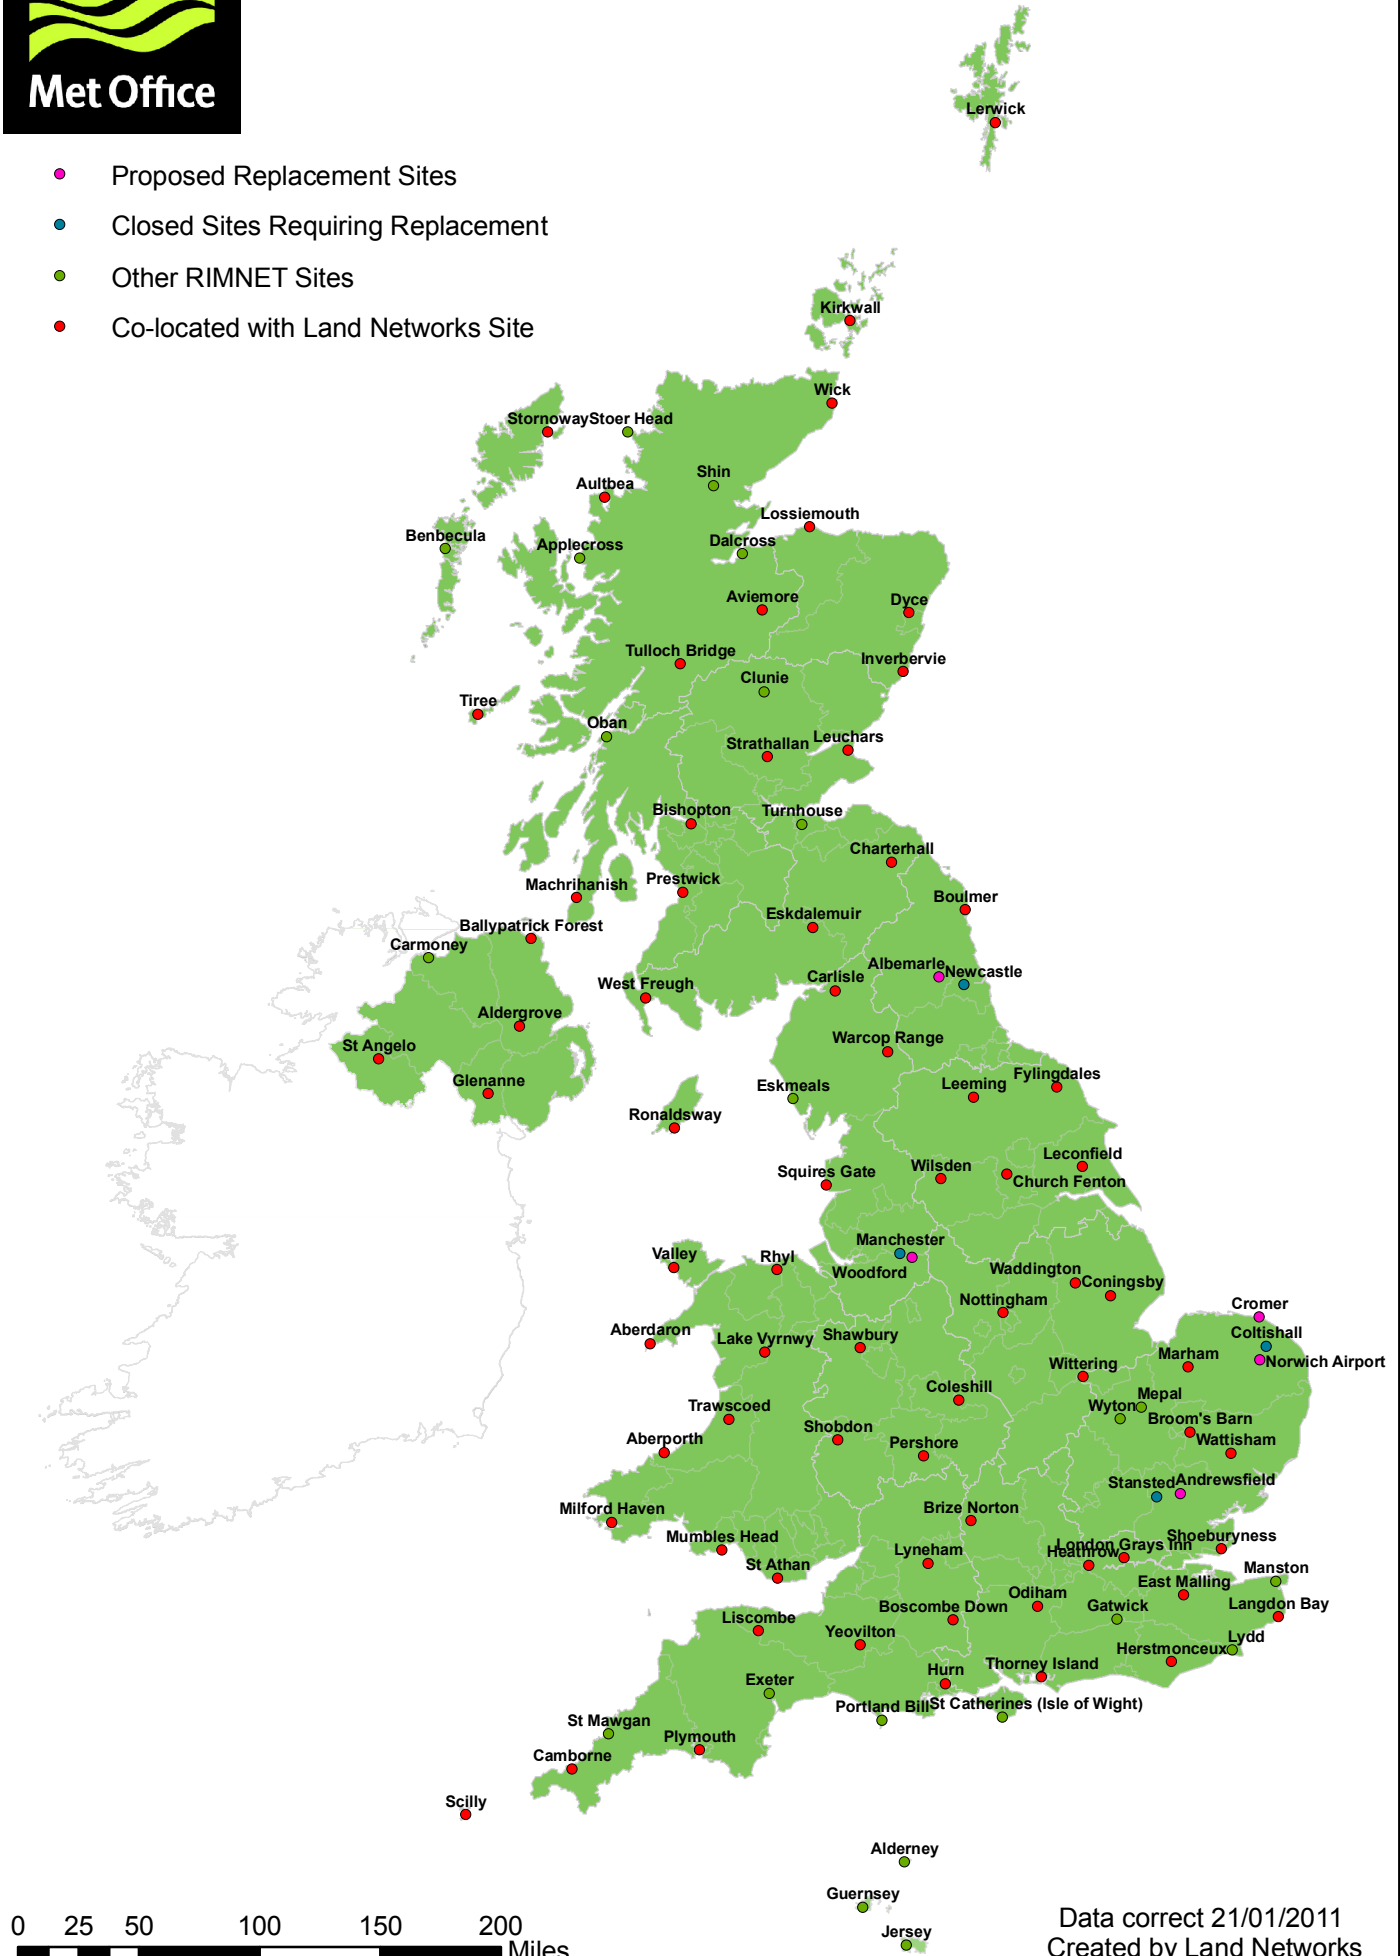

RIMNET Sites

- Proposed Replacement Sites
- Closed Sites Requiring Replacement
- Other RIMNET Sites
- Co-located with Land Networks Site

Data correct 21/01/2011
Created by Land Networks