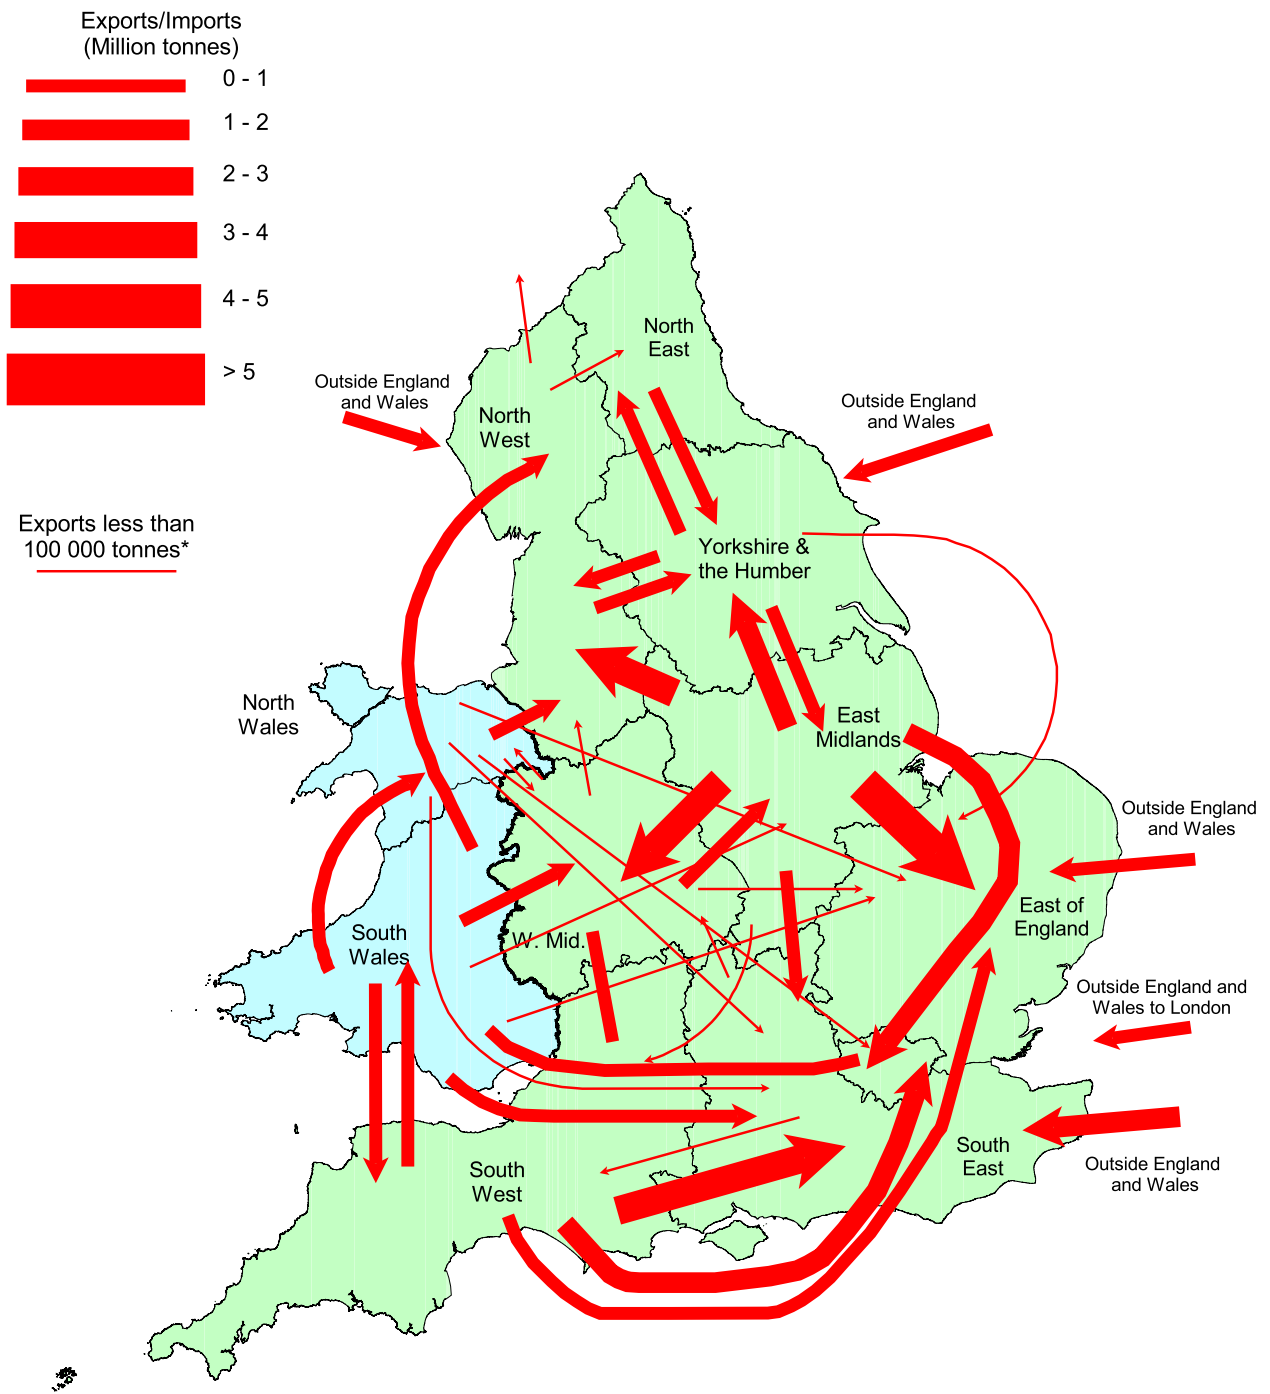

Map 9: Crushed rock inter-regional flows, 2009

*For clarity, exports less than 25 000 tonnes are not shown.

This map is based upon the OS Boundary-Line 1:250,000 Map by British Geological Survey with the permission of Ordnance Survey on behalf of The Controller of Her Majesty's Stationery Office, © Crown copyright. All rights reserved. Licence Number: BGS100017897 2011.