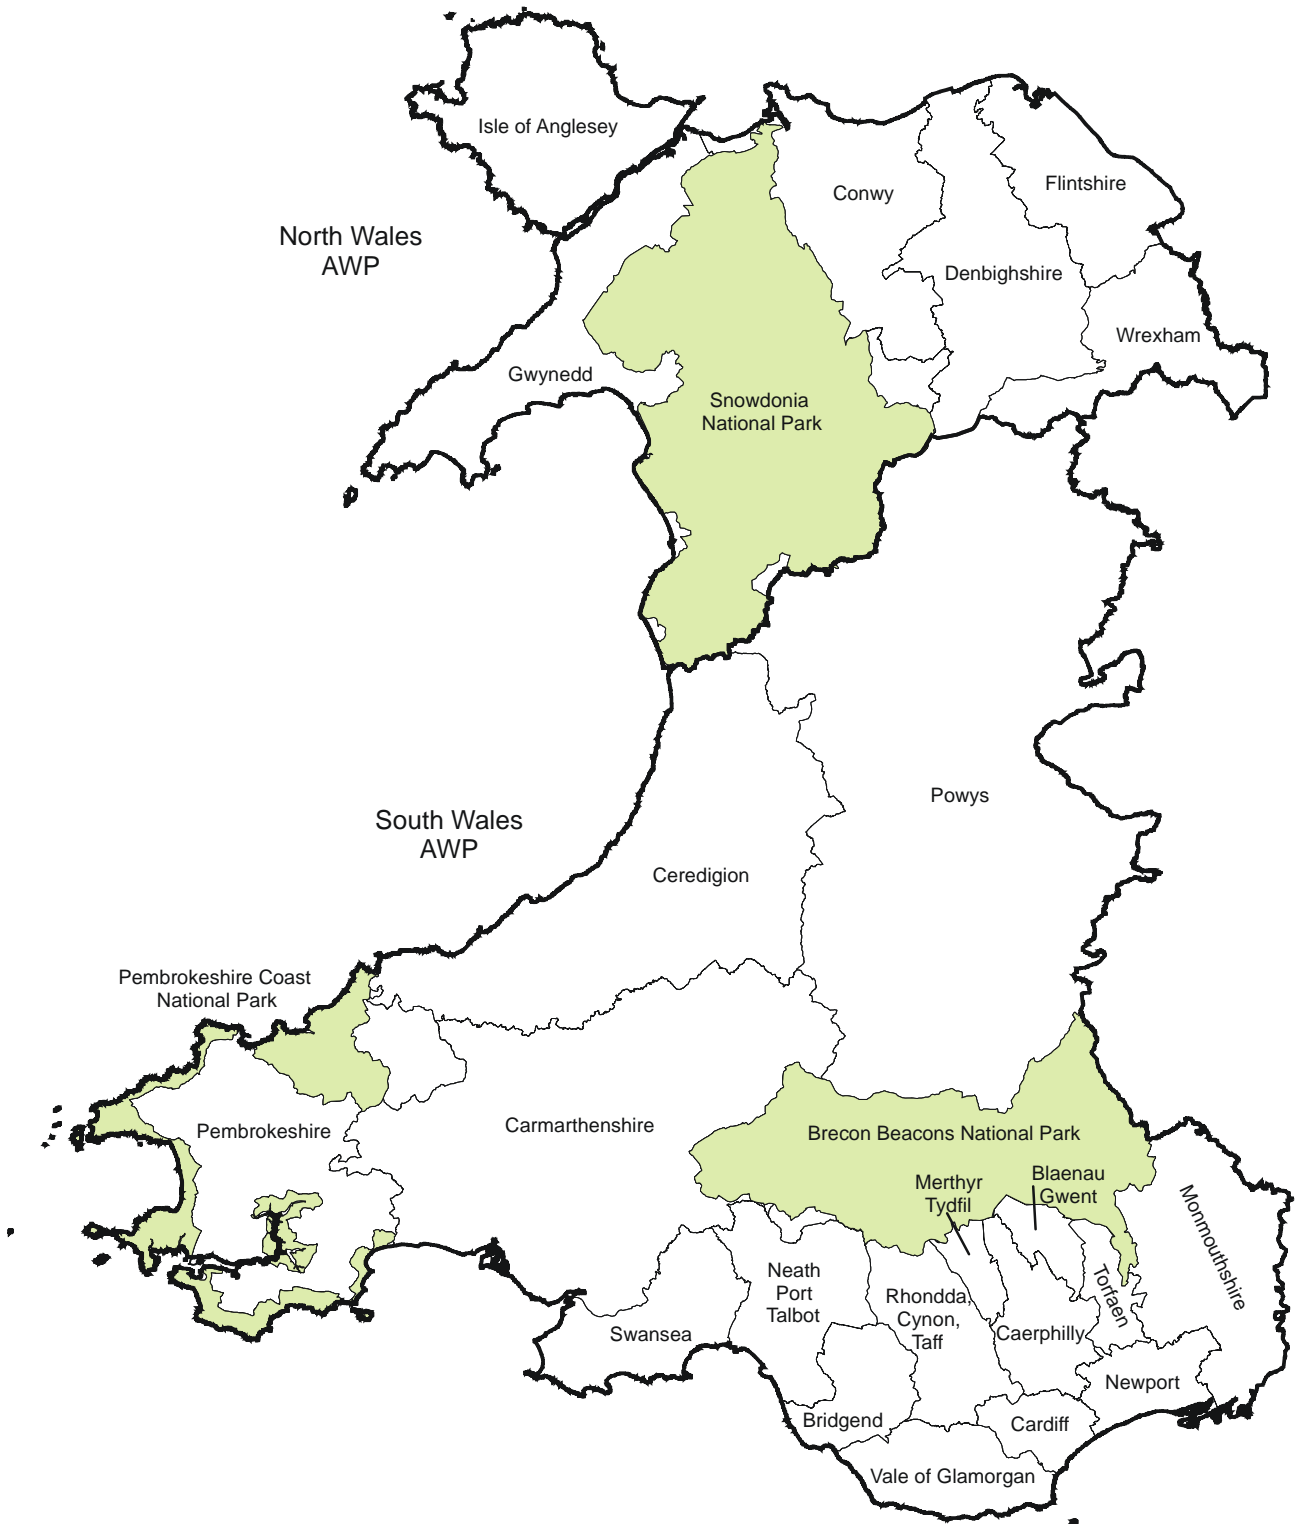

## Map 2: Mineral planning authorities and aggregate working party regions in Wales, 2009

This map is based upon the OS Boundary-Line Map by British Geological Survey with the permission of Ordnance Survey on behalf of The Controller of Her Majesty's Stationery Office, © Crown copyright. All rights reserved. Licence Number: 100017897/2011.