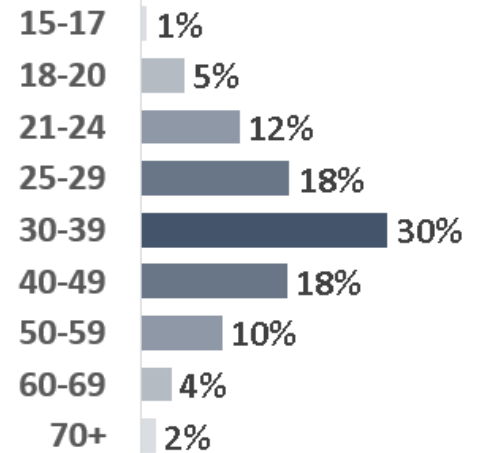

Ministry
of Justice

Prison Population Statistics England & Wales, 30 June 2017

Prison Population

Gender

Prisoner Age

Sentenced Prison Population

Violence Against the Person 25%	Sexual Offences 18%	Drug Offences 15%	Theft Offences 14%	Other Offences 28%
--	--------------------------------------	------------------------------------	-------------------------------------	-------------------------------------

7 in 10 sentenced prisoners are in prison for one of these offence types

Foreign Nationals

Indeterminate Sentenced Prisoners (ISPs)

9,756
Foreign Nationals
Lowest mid-year total since 2005

IPP: 3,353 ▼ **12%**

Life: 7,247 ▼ **1%**

since last year