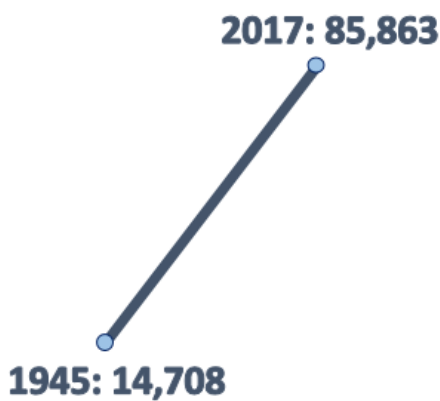

Ministry
of Justice

Prison Population Statistics England & Wales, 30 June 2017

Prison Population

Gender

Prisoner Age

Sentenced Prison Population

Violence Against the Person 25%	Sexual Offences 18%	Drug Offences 15%	Theft Offences 14%	Other Offences 28%
--	--------------------------------------	------------------------------------	-------------------------------------	-------------------------------------

7 in 10 sentenced prisoners are in prison for one of these offence types

Foreign Nationals

Indeterminate Sentenced Prisoners (ISPs)

9,756
Foreign Nationals
Lowest mid-year total since 2005

IPP: 3,353 ▼ **12%**

Life: 7,247 ▼ **1%**

since last year