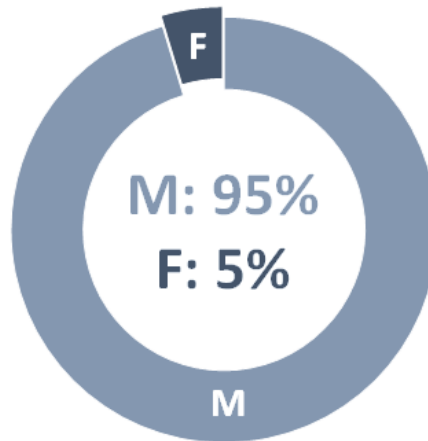

Ministry
of Justice

Prison Population Statistics England & Wales, 30 June 2017

Prison Population

Gender

Prisoner Age

Sentenced Prison Population

Violence Against the Person 25%	Sexual Offences 18%	Drug Offences 15%	Theft Offences 14%	Other Offences 28%
--	--------------------------------------	------------------------------------	-------------------------------------	-------------------------------------

7 in 10 sentenced prisoners are in prison for one of these offence types

Foreign Nationals

Indeterminate Sentenced Prisoners (ISPs)

9,756
Foreign Nationals
Lowest mid-year total since 2005

IPP: 3,353 ▼ **12%**

Life: 7,247 ▼ **1%**

since last year