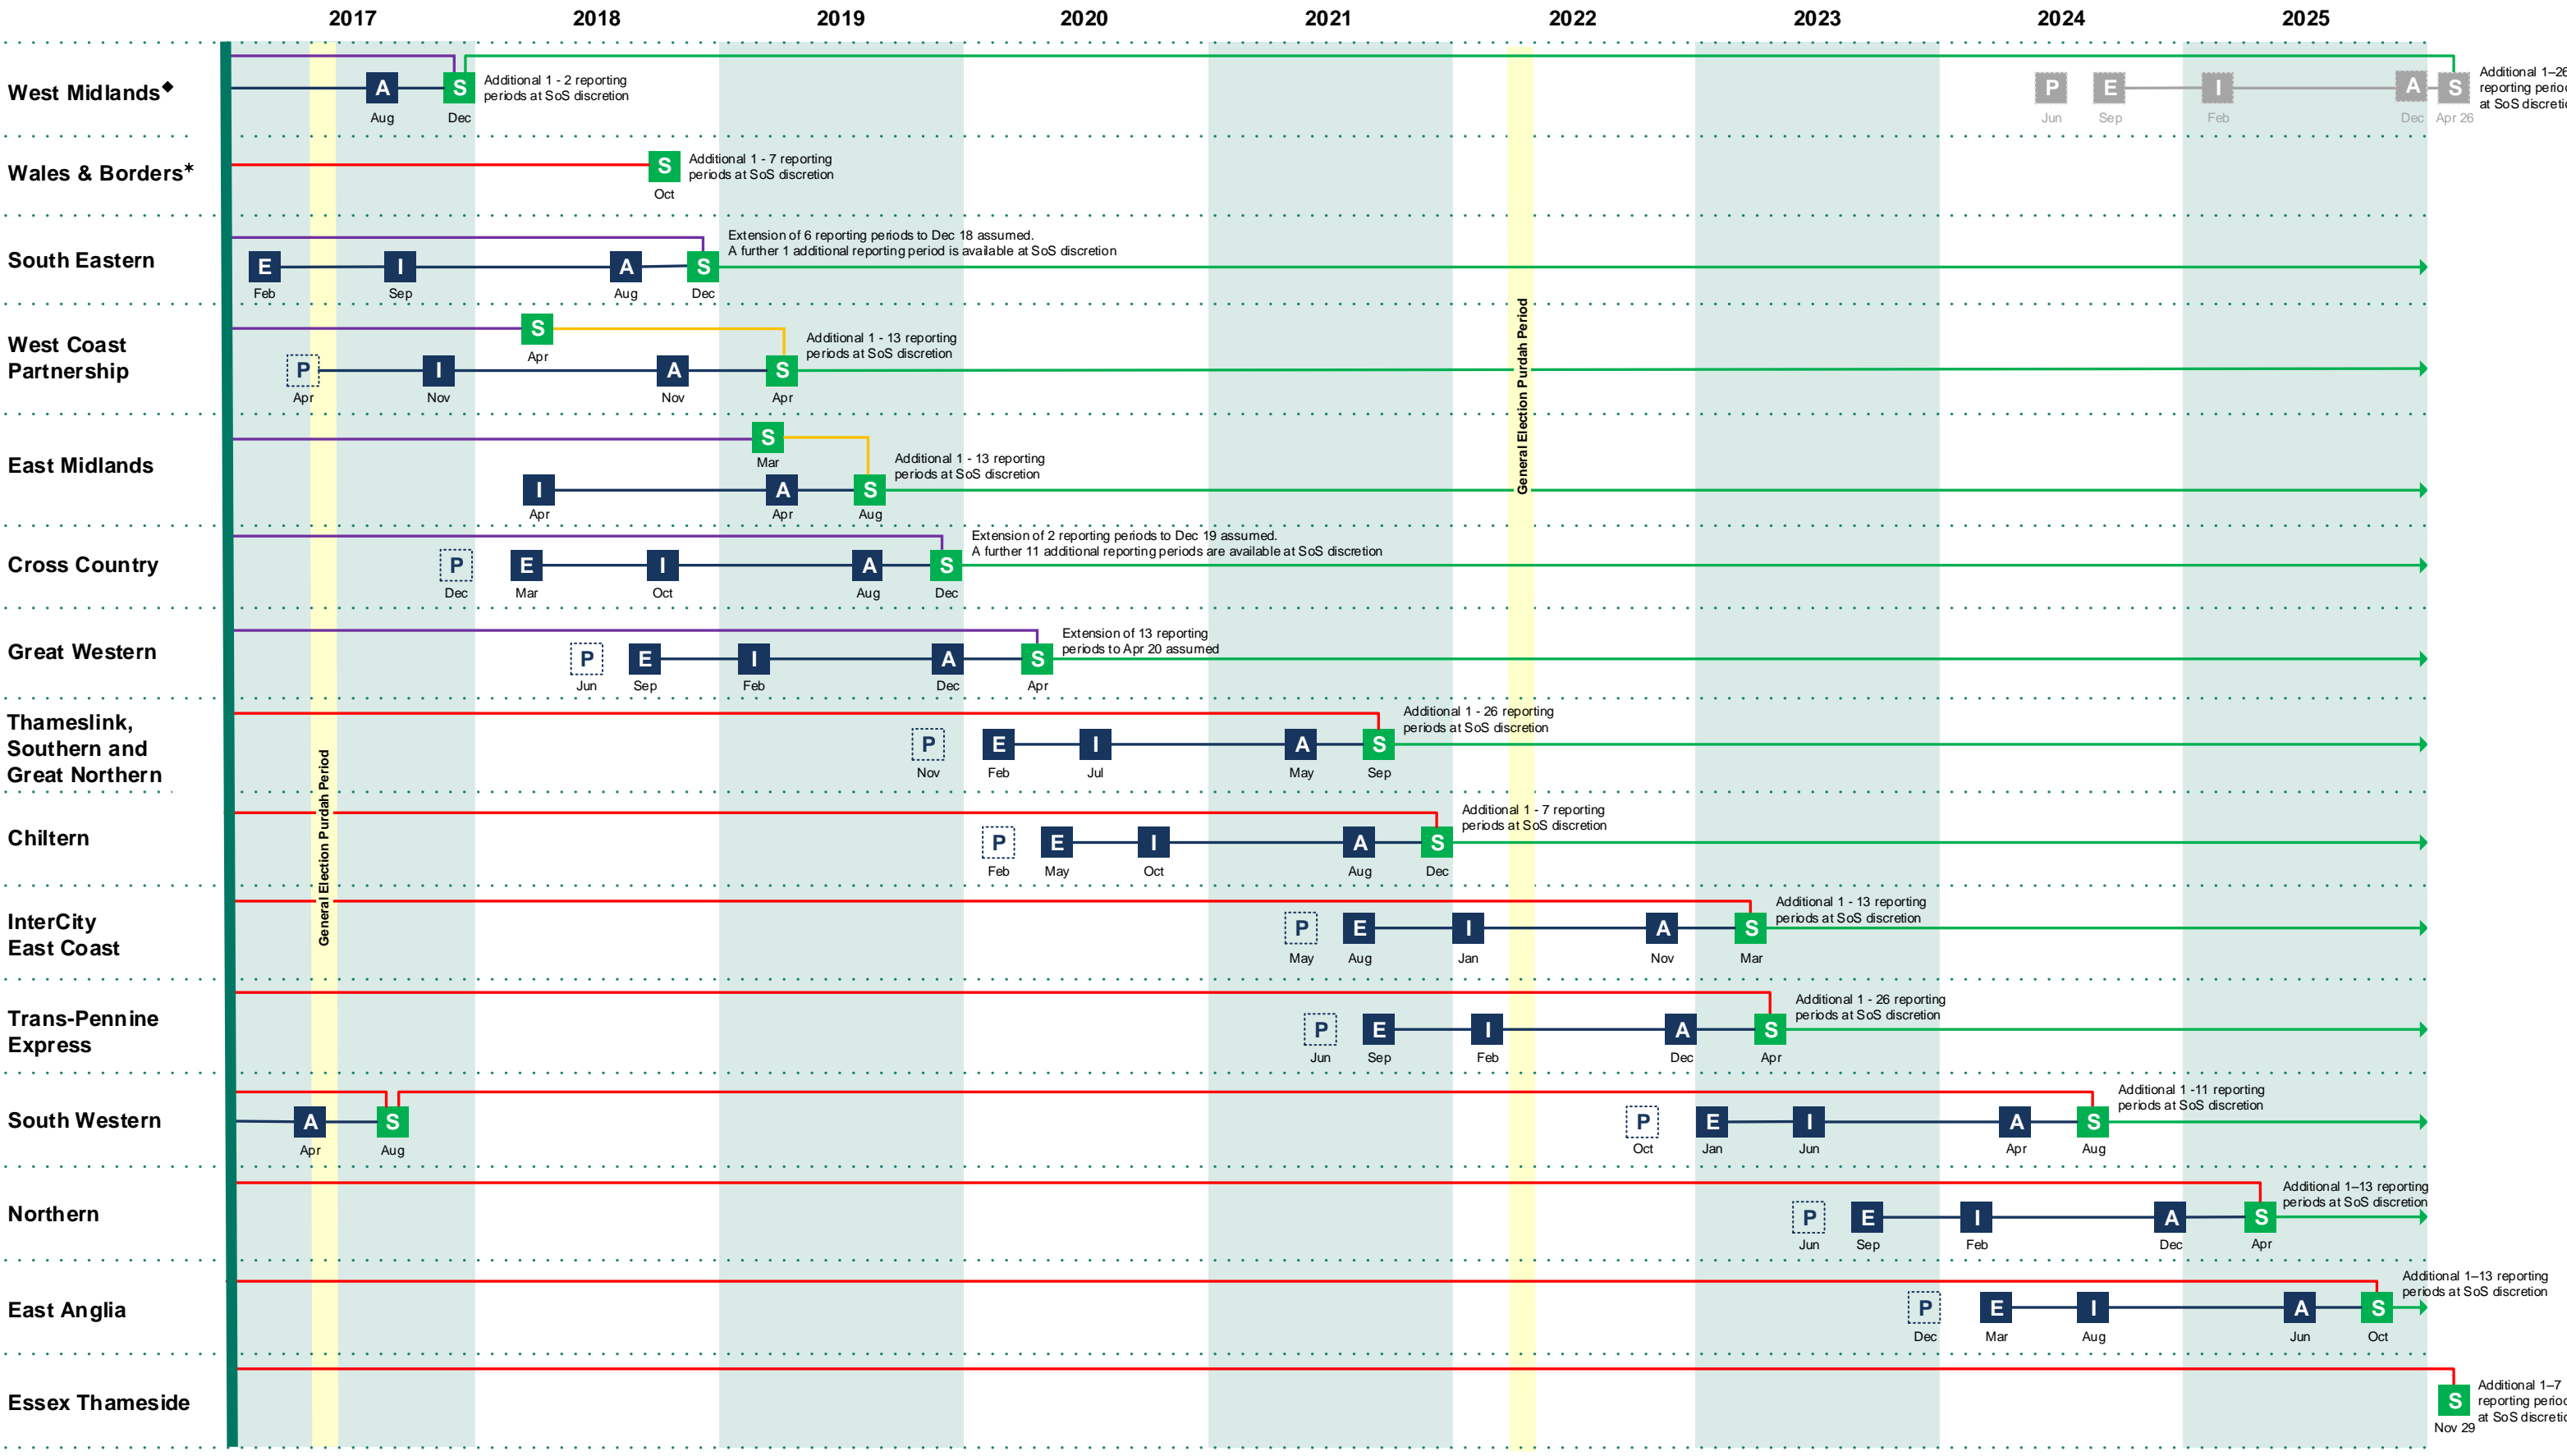

Rail Franchise Schedule

P	PQQ Passport Application Date (Deadline for non-passport holders)	Current Franchise
E	Issue of Franchise EOI	Direct Award - Contract signed
I	ITT (Invitation to Tender) Issued to Shortlisted Bidders	Direct Award - Planned
A	Contract Award	New Franchise
S	End of current Franchise Agreement / Start of new Franchise Agreement	Key Deliverable process link

◆ The grey milestones indicates the potential future competition timescales based on the published ITT contract lengths.
 * The UK Government has agreed in principle to transfer franchising powers to the Welsh Government who are leading and undertaking the procurement of the next Wales and Borders Franchise.