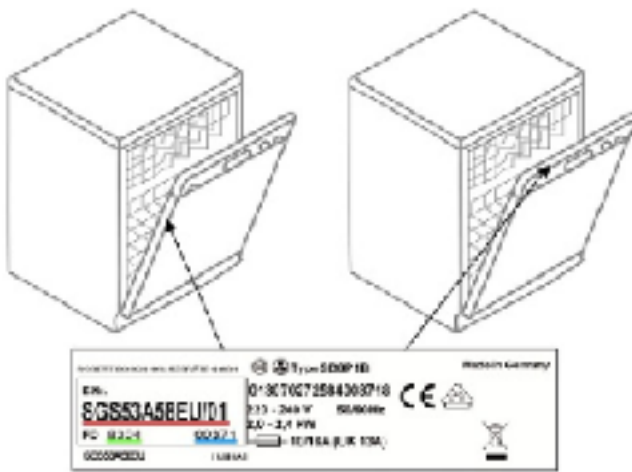

## Bosch, Neff and Siemens - Dishwashers

The model, batch, and serial number can be found inside the dishwasher door panel on the top or the upper left side.

<b>Model Number(s)</b>	Bosch, Neff, Siemens in the batch number range from FD 7901 to FD 8504.
<b>Recall date(s):</b>	02/07/2011 The recall was issued in July 2011, and re-issued in February 2012. In Early September 2013 this recall was extended worldwide.
<b>Description:</b>	Dishwashers which were manufactured between 1999 and early 2005. The affected dishwashers are certain models in the batch number range from FD 7901 to FD 8504.
<b>Risk:</b>	Component may overheat, posing a risk of fire.