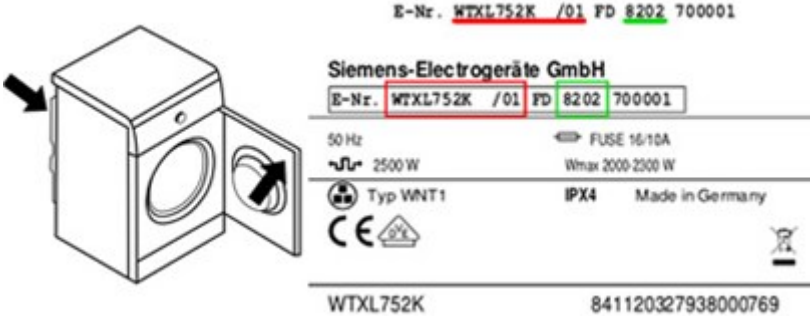

Siemens Tumble Dryer

Model Number(s)	Tumble dryers manufactured in 2002
Recall date(s):	17/09/2014
Description:	Siemens branded tumble dryers manufactured in 2002.
Risk:	Components may overheat, presenting a risk of fire.
What to do:	<p>If you believe you have an affected model:</p> <p>CHECK: Note down your machine’s model and serial number and your post code at time of purchase (if known).</p> <p>CONTACT: Visit the manufacturer’s website and follow the instructions or call them on the number below.</p> <p>Siemens: http://tumbledryersafety.com/en-gb</p> <p>Tel: 0800 0285 348</p>