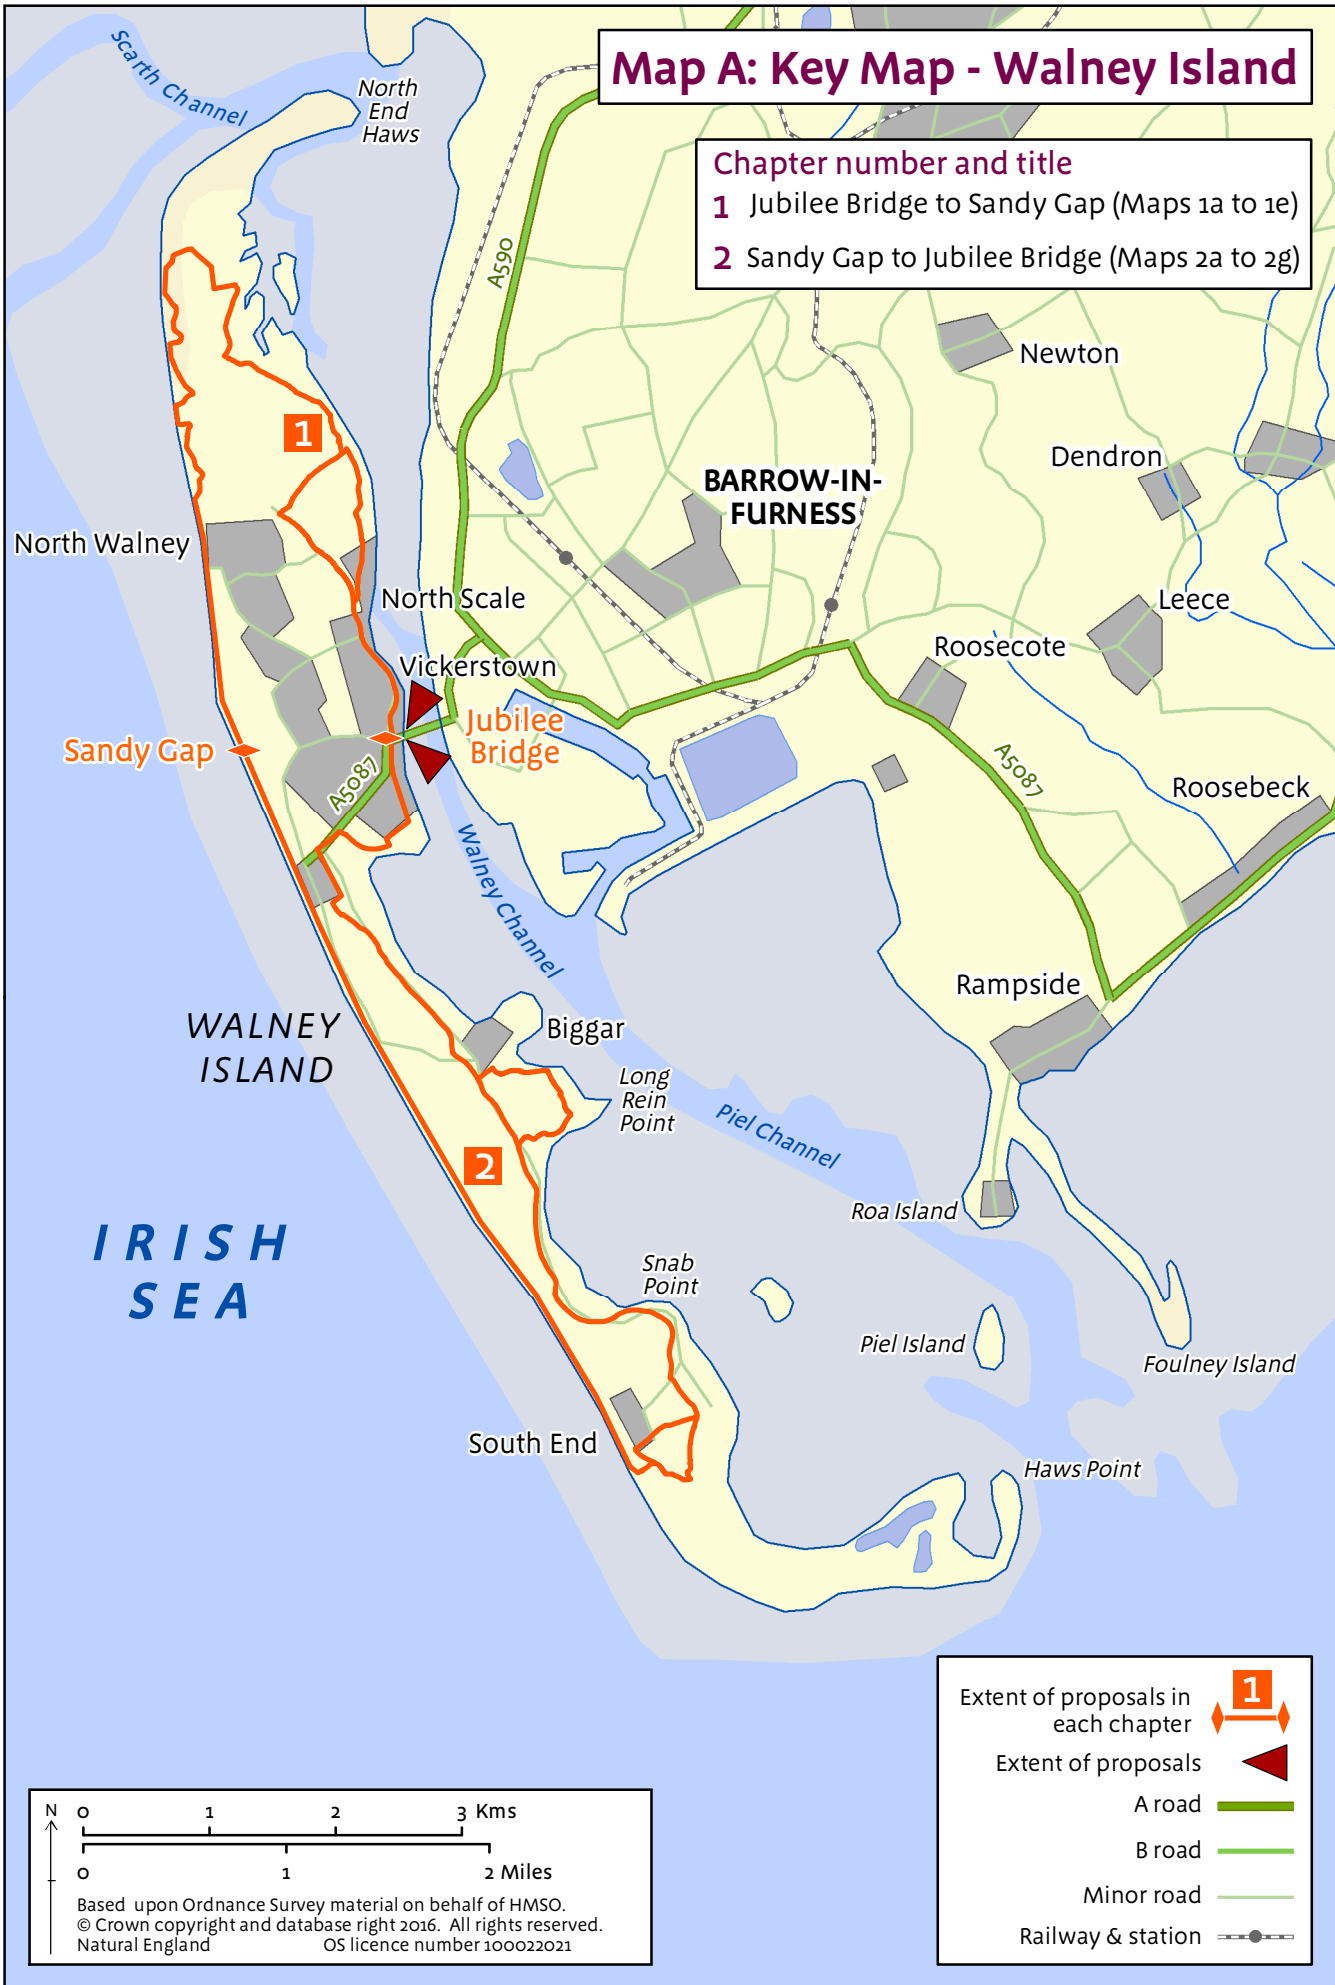

Map A: Key Map - Walney Island

- Chapter number and title**
- 1** Jubilee Bridge to Sandy Gap (Maps 1a to 1e)
 - 2** Sandy Gap to Jubilee Bridge (Maps 2a to 2g)

N
 0 1 2 3 Kms
 0 1 2 Miles
 Based upon Ordnance Survey material on behalf of HMSO.
 © Crown copyright and database right 2016. All rights reserved.
 Natural England OS licence number 100022021

- Extent of proposals in each chapter **1**
 Extent of proposals **2**
 A road
 B road
 Minor road
 Railway & station