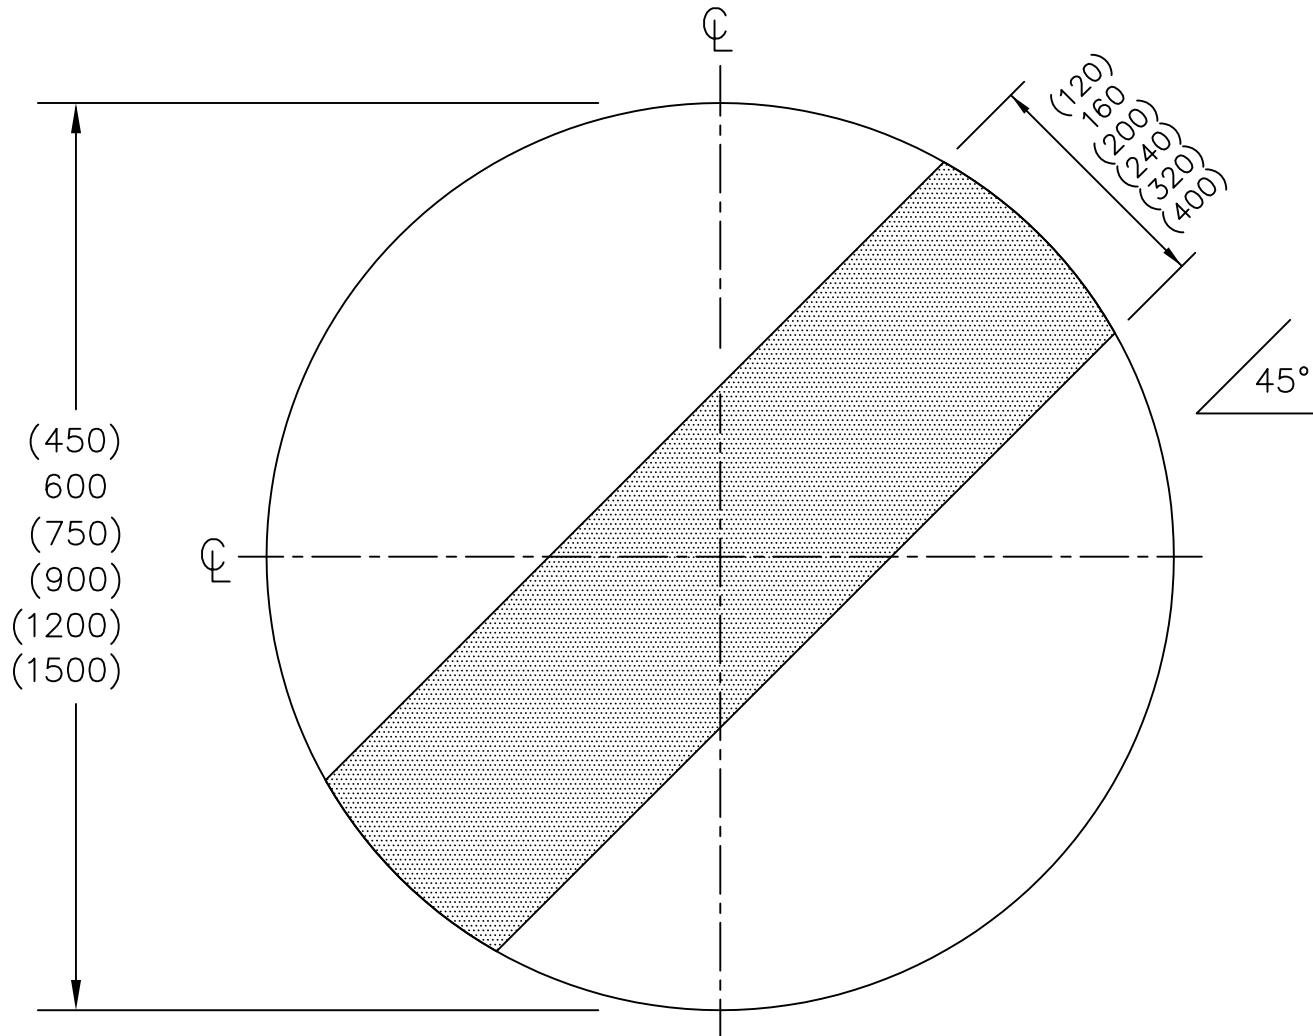

Drawing No.  
P 671

© CROWN COPYRIGHT

NOTE: 1. COLOURS : Background --- WHITE  
Band ----- BLACK

P671

Before using this drawing, confirm that it has not been superseded.

*Department for  
Transport*

Title: Regulatory Sign  
NATIONAL SPEED LIMITS APPLY

Issue: Date:  
A: 27.7.94  
B: 27.1.04  
C:

Drawn by: S.P.  
Approved by: R.M.

Dimensions:  
MILLIMETRES

Drawing No.  
P 671