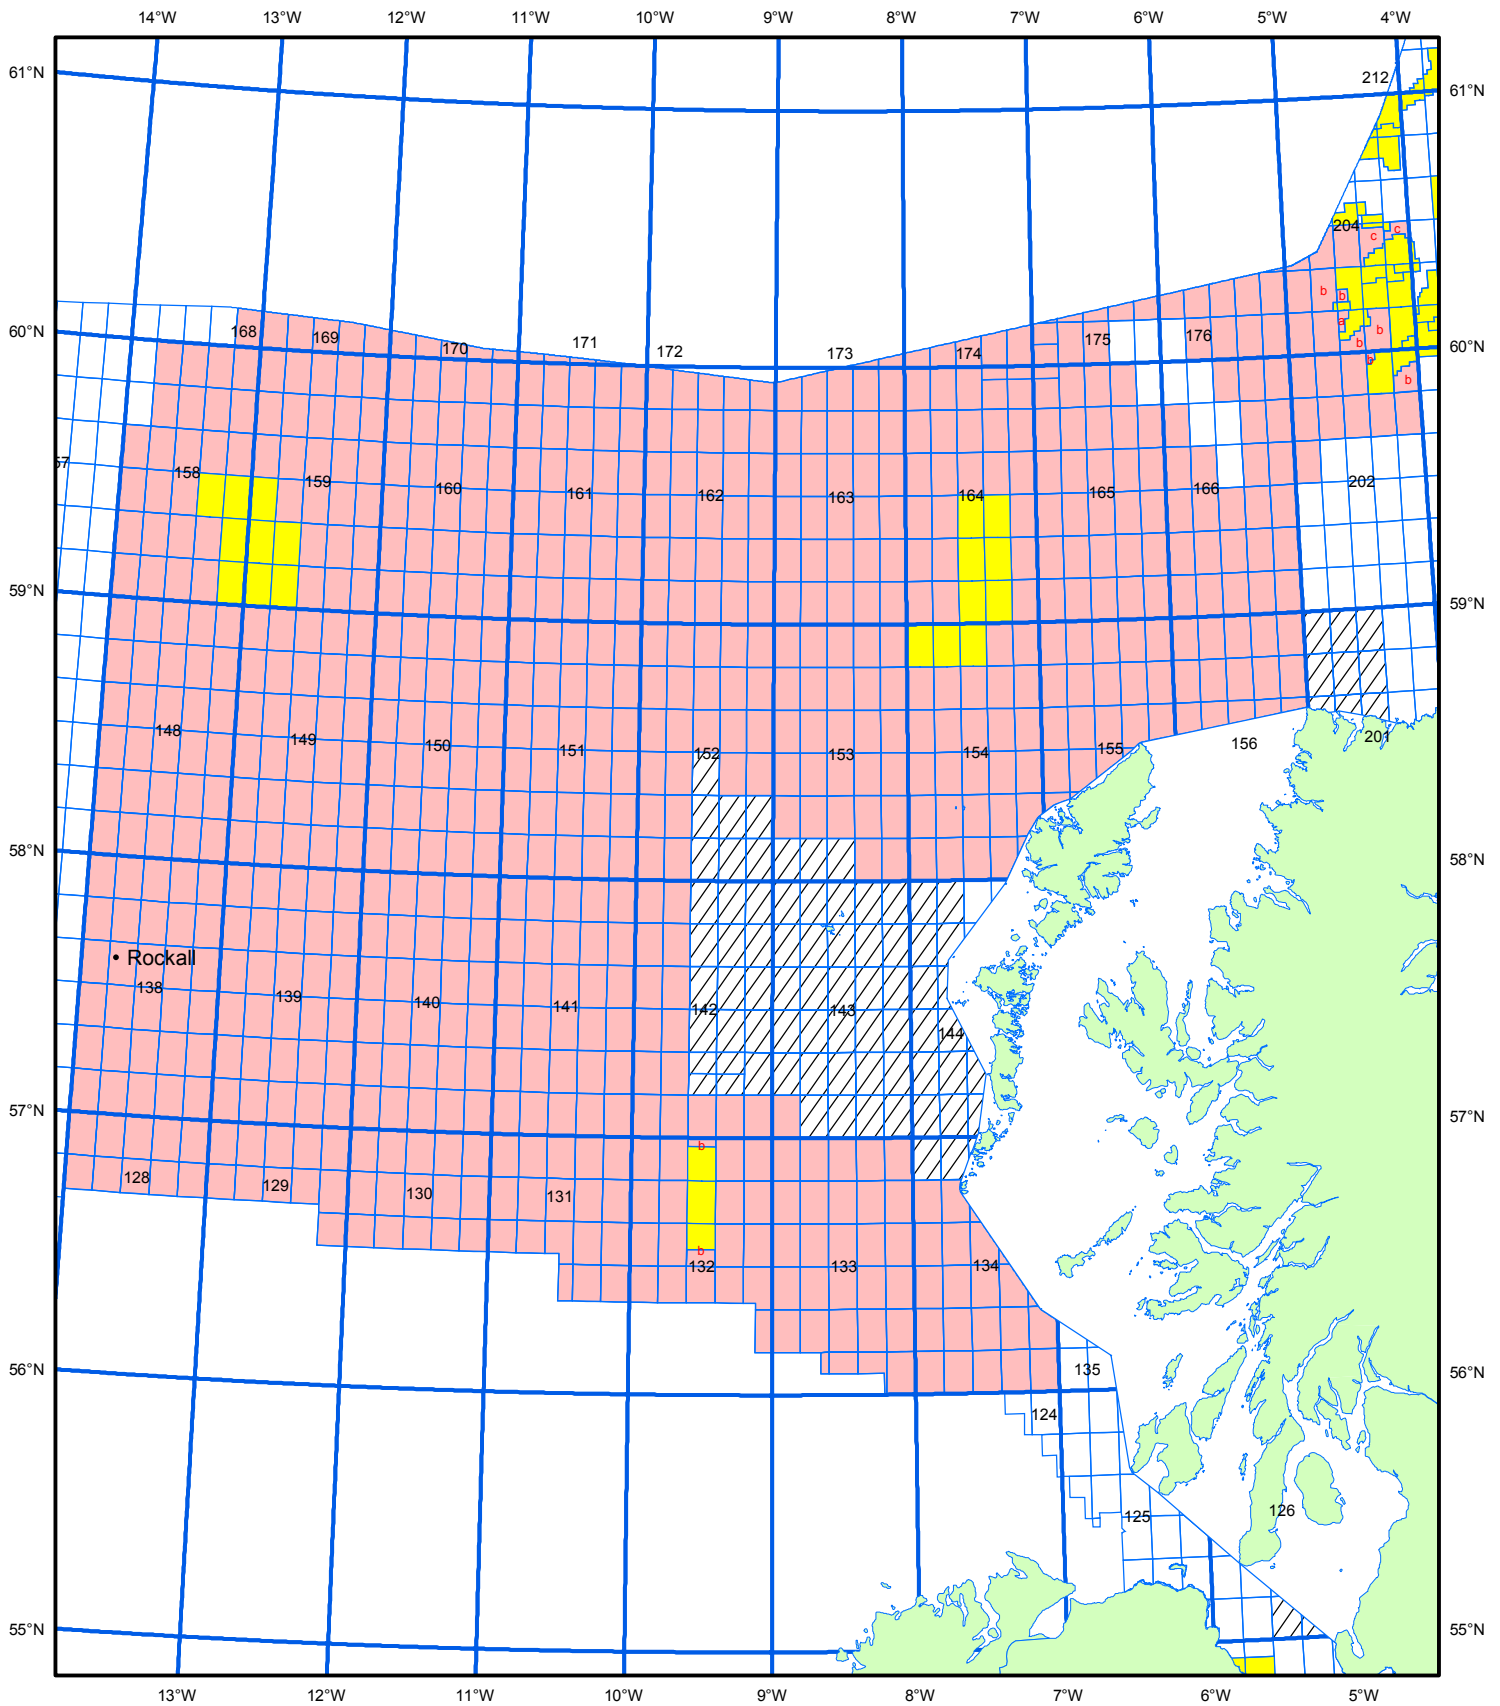

UK Continental Shelf 29th Round of Offshore Licensing West of Scotland

Legend

- Blocks on Offer
- Blocks currently under licence
- Excluded blocks

Quadrants & Blocks

1	2	3	4	5
6	7	8	9	10
11	12	13	14	15
16	17	18	19	20
21	22	23	24	25
26	27	28	29	30