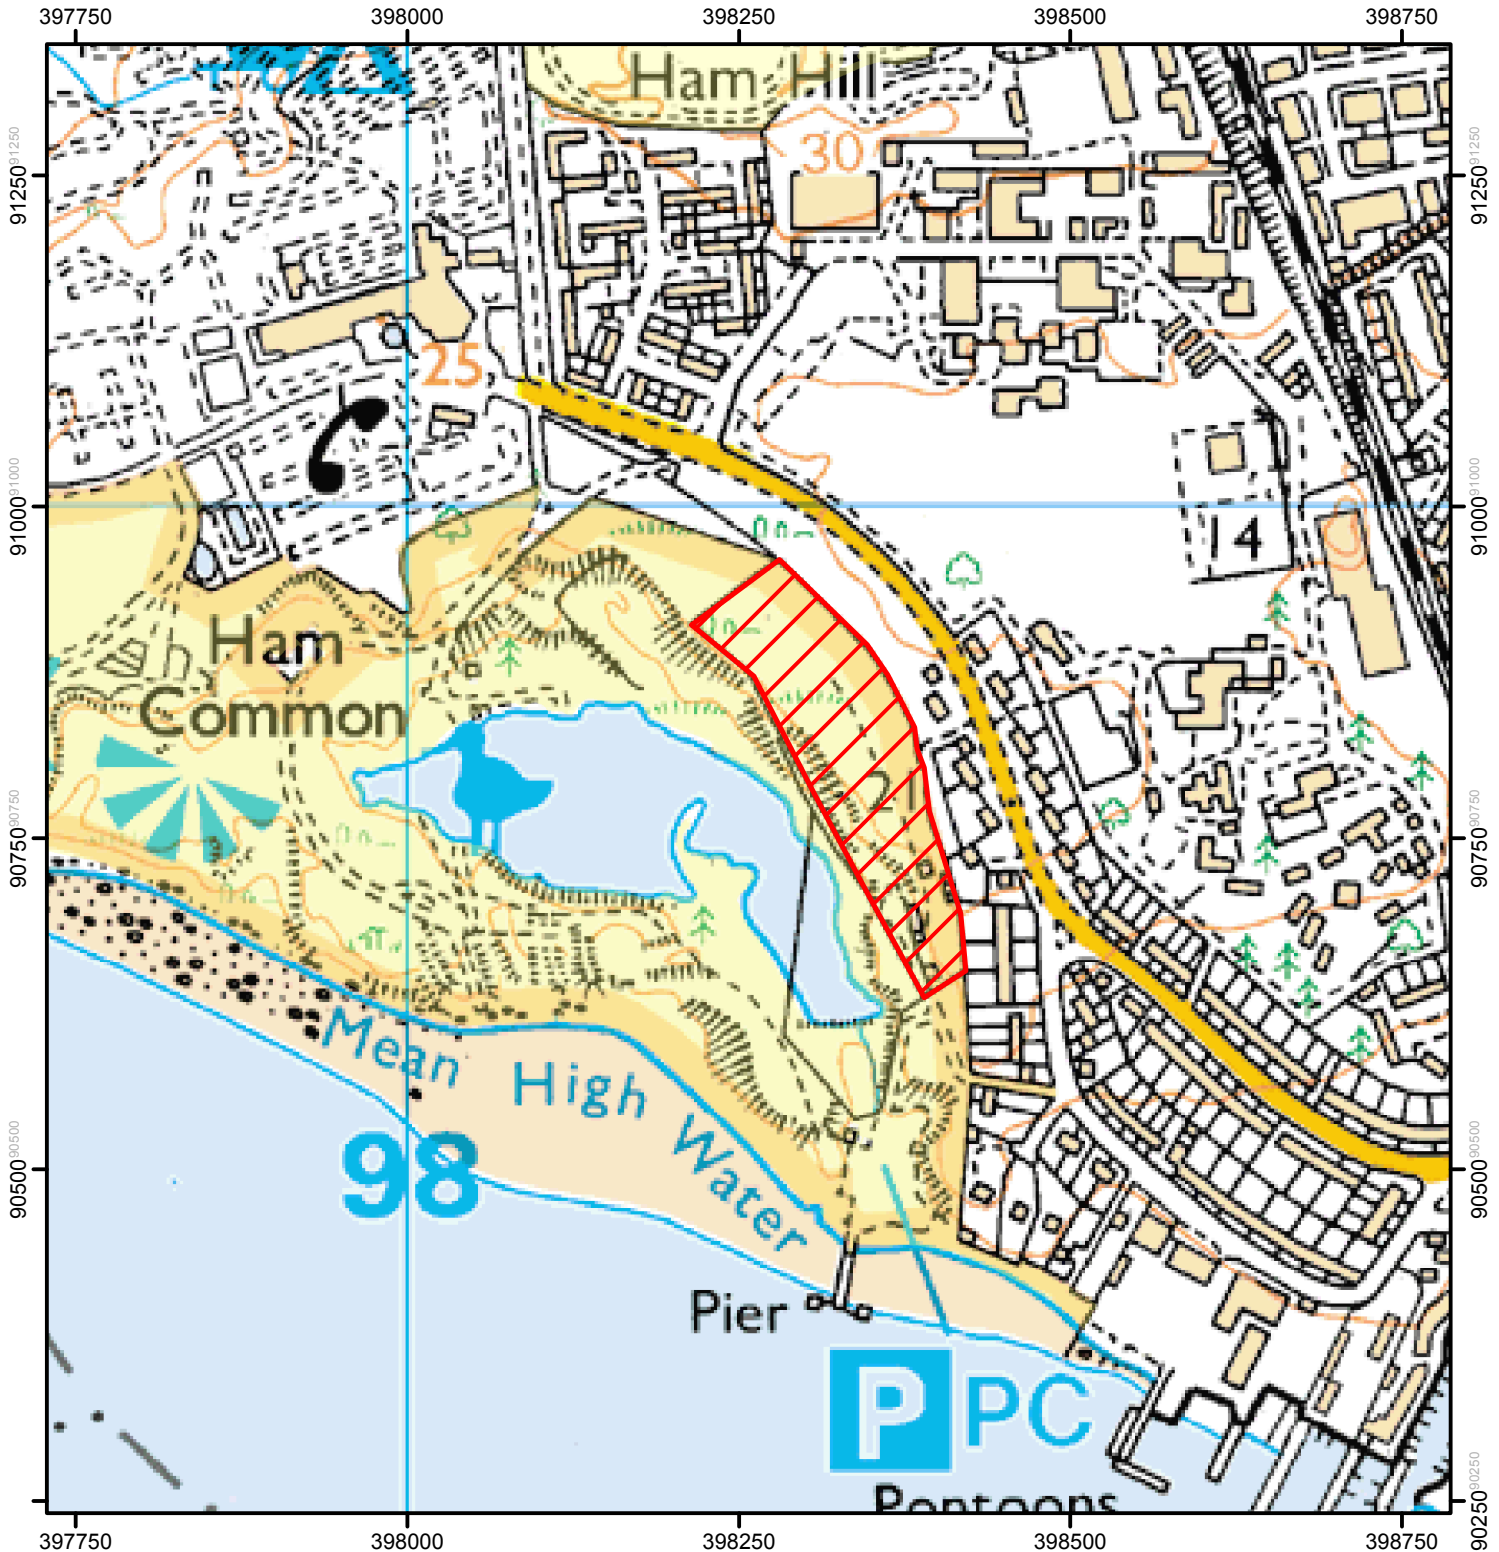

NO OPEN ACCESS

In the interests of public safety, the open access land shown hatched on the map below is closed

From: 18/07/2016 to 18/07/2022

Case Number: 2006050235

© Crown Copyright and database right 2016.
Ordnance Survey 100022021

 Restricted Open Access Land

 Open Access Land

For more information call the Open Access Contact Centre on 0300 060 2091
or visit our website at www.gov.uk/right-of-way-open-access-land/use-your-right-to-roam