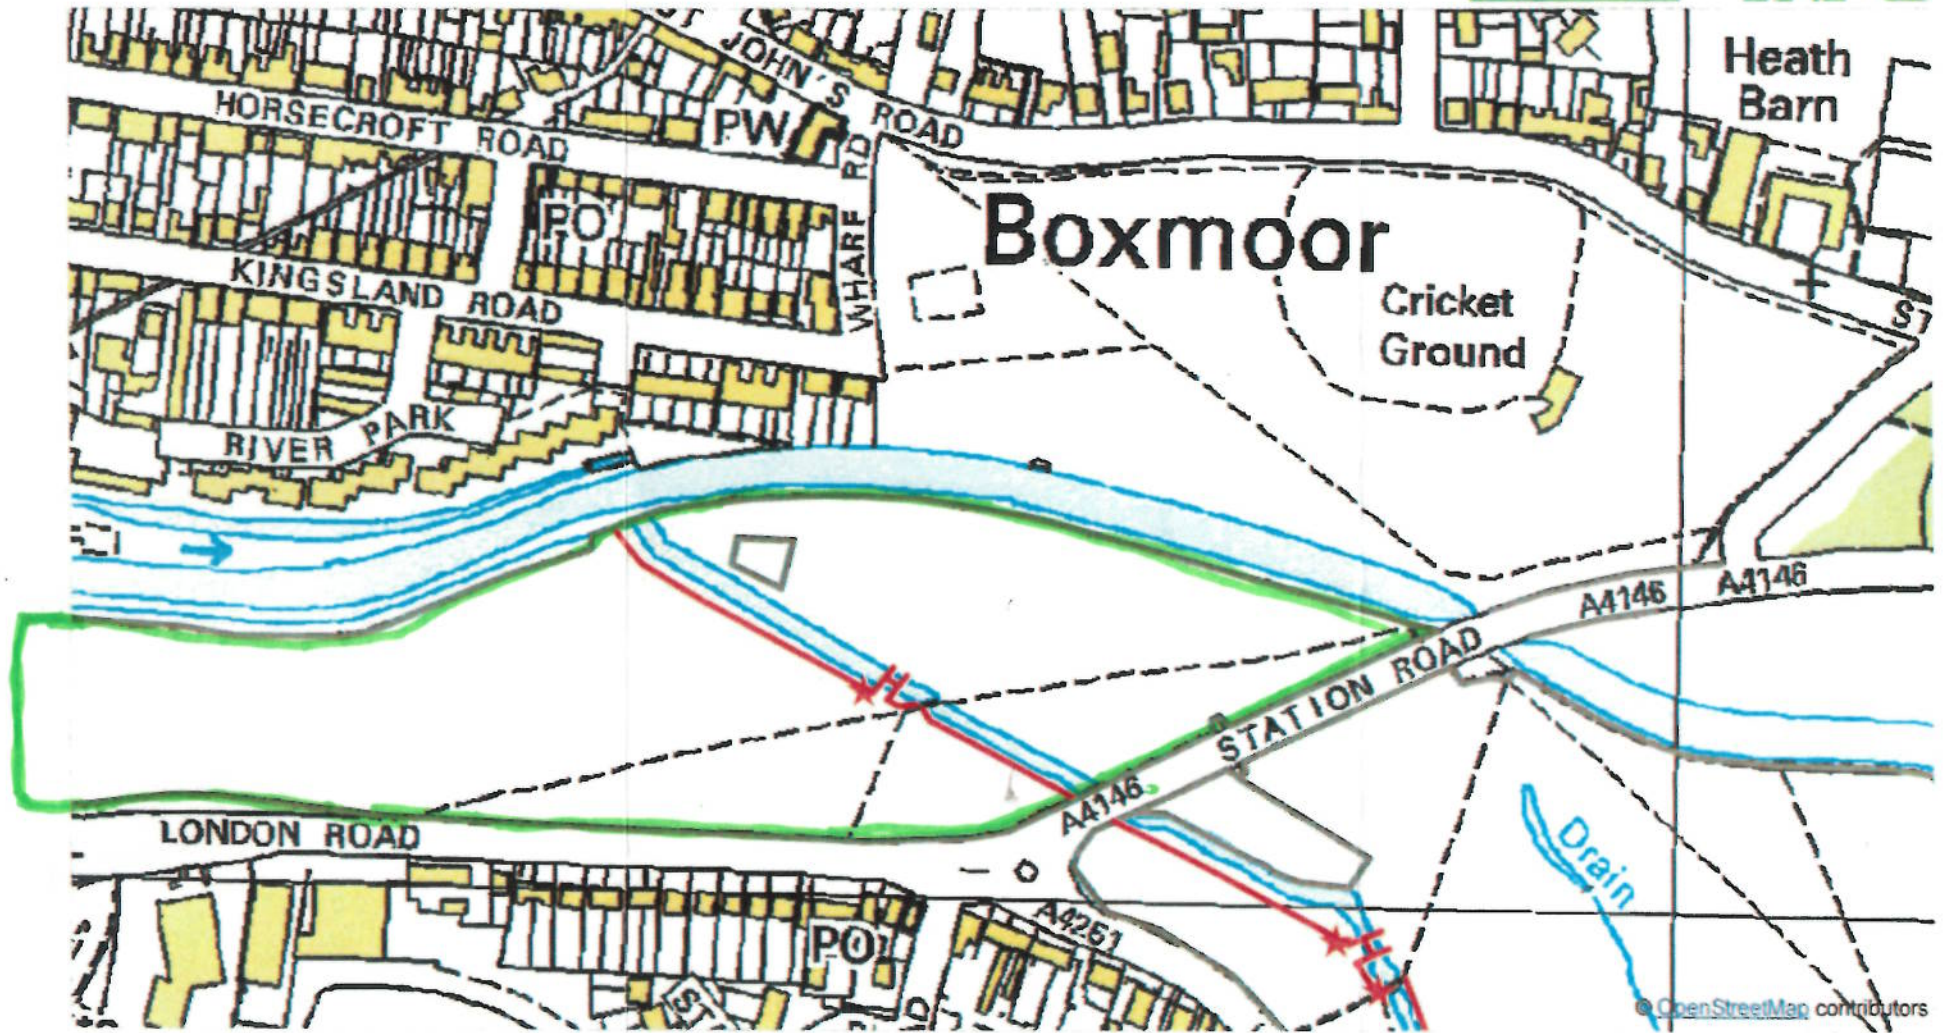

Station Moor

New Fence Lines to protect the river banks (red).
New access gates (red stars).
Existing fences (green).

Map © Crown Copyright.

Scale = 1 : 3385

Hardings Moor and Bulbourne Meadows

New Fence Lines to protect the river banks (red).
New access gates (red stars).
Existing fences (green).

Map © Crown Copyright.