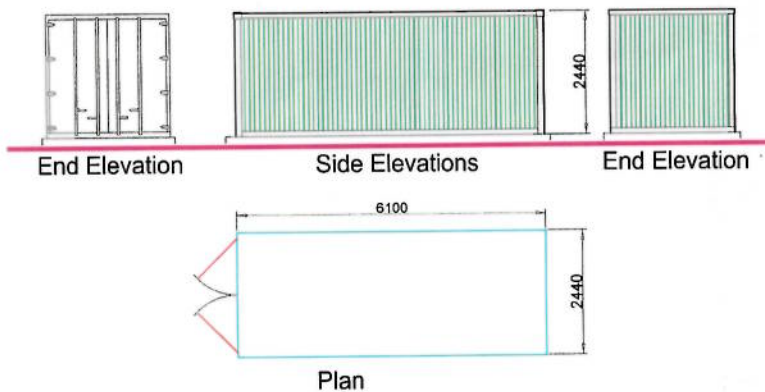

Location Plan (1:2500)

Block Plan (1:100)

Container Details (1:100)

DRAWING Cricket Pavilion		Earlswood	
SCALE	As Noted	DATE	February 2015
No. 2015/02/01			