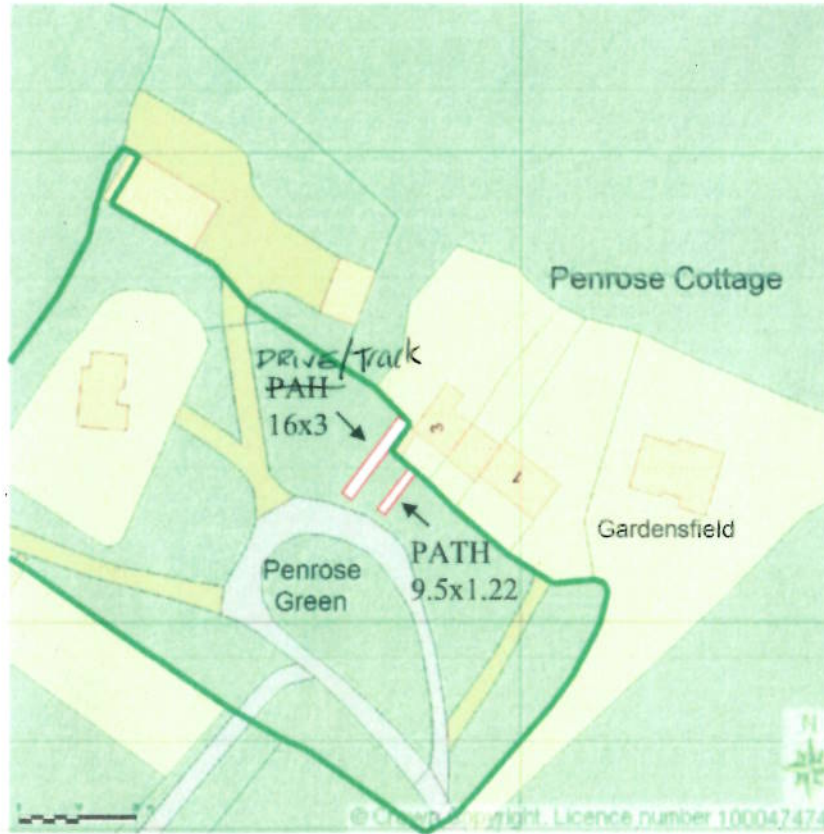

Sophie Rainbow and Andrew Newland

Streetwise

SITE LOCATION PLAN  
AREA 2 HA  
SCALE 1:1250 on A4  
CENTRE COORDINATES: 348883, 221855

DIMENSIONS IN METERS  
BOUNDRY OF COMMON IN GREEN  
BOUNDRY OF PROPOSD WORKS IN RED