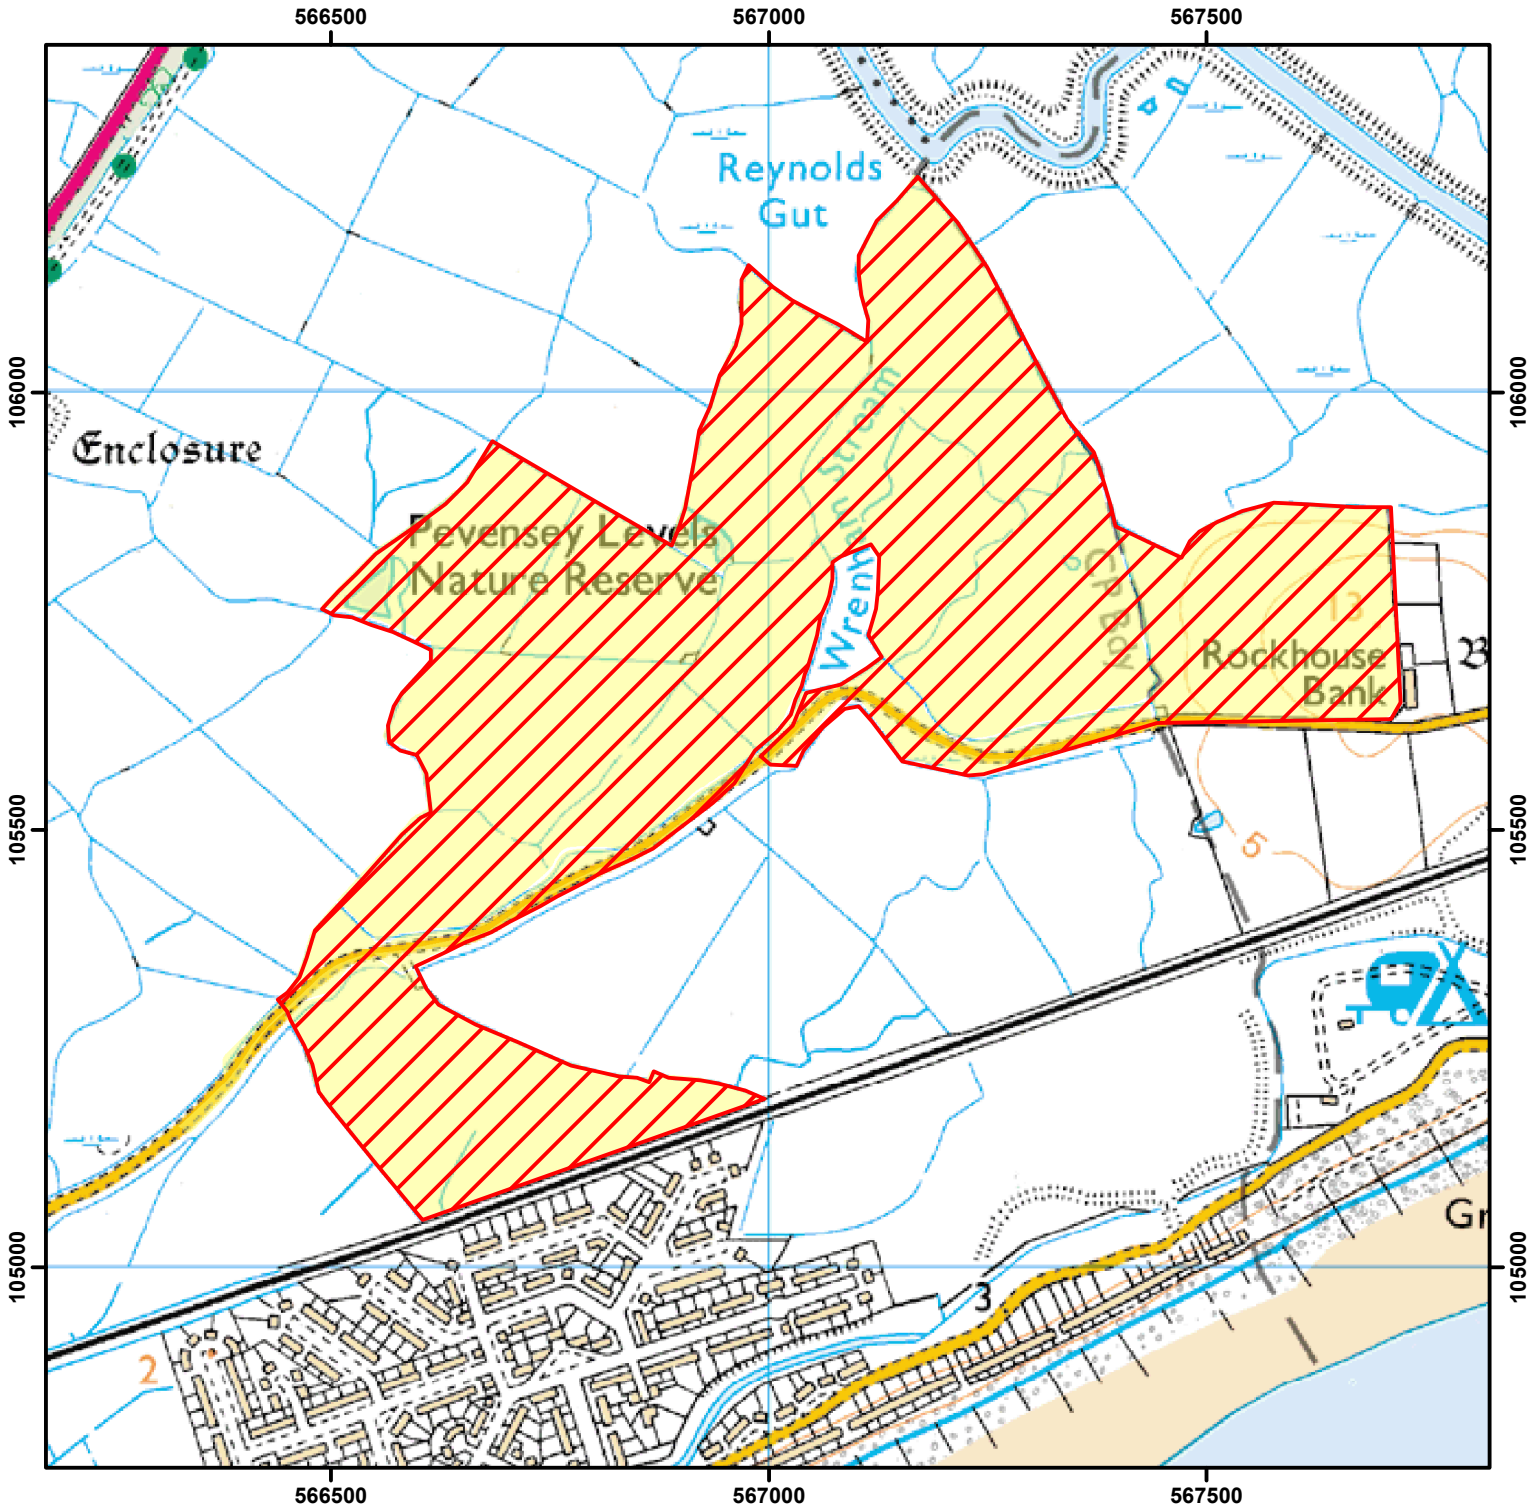

CROW Open Access: Consultation on review of restriction

(Please see accompanying notice)

This does not affect Public Rights of Way.

Consultation start date: 1st December 2015

Consultation end date: 8th January 2016

Case Number: 2015027550

For more information call the Open Access Contact Centre on 0300 060 2091
or visit our website at www.gov.uk/right-of-way-open-access-land/use-your-right-to-roam