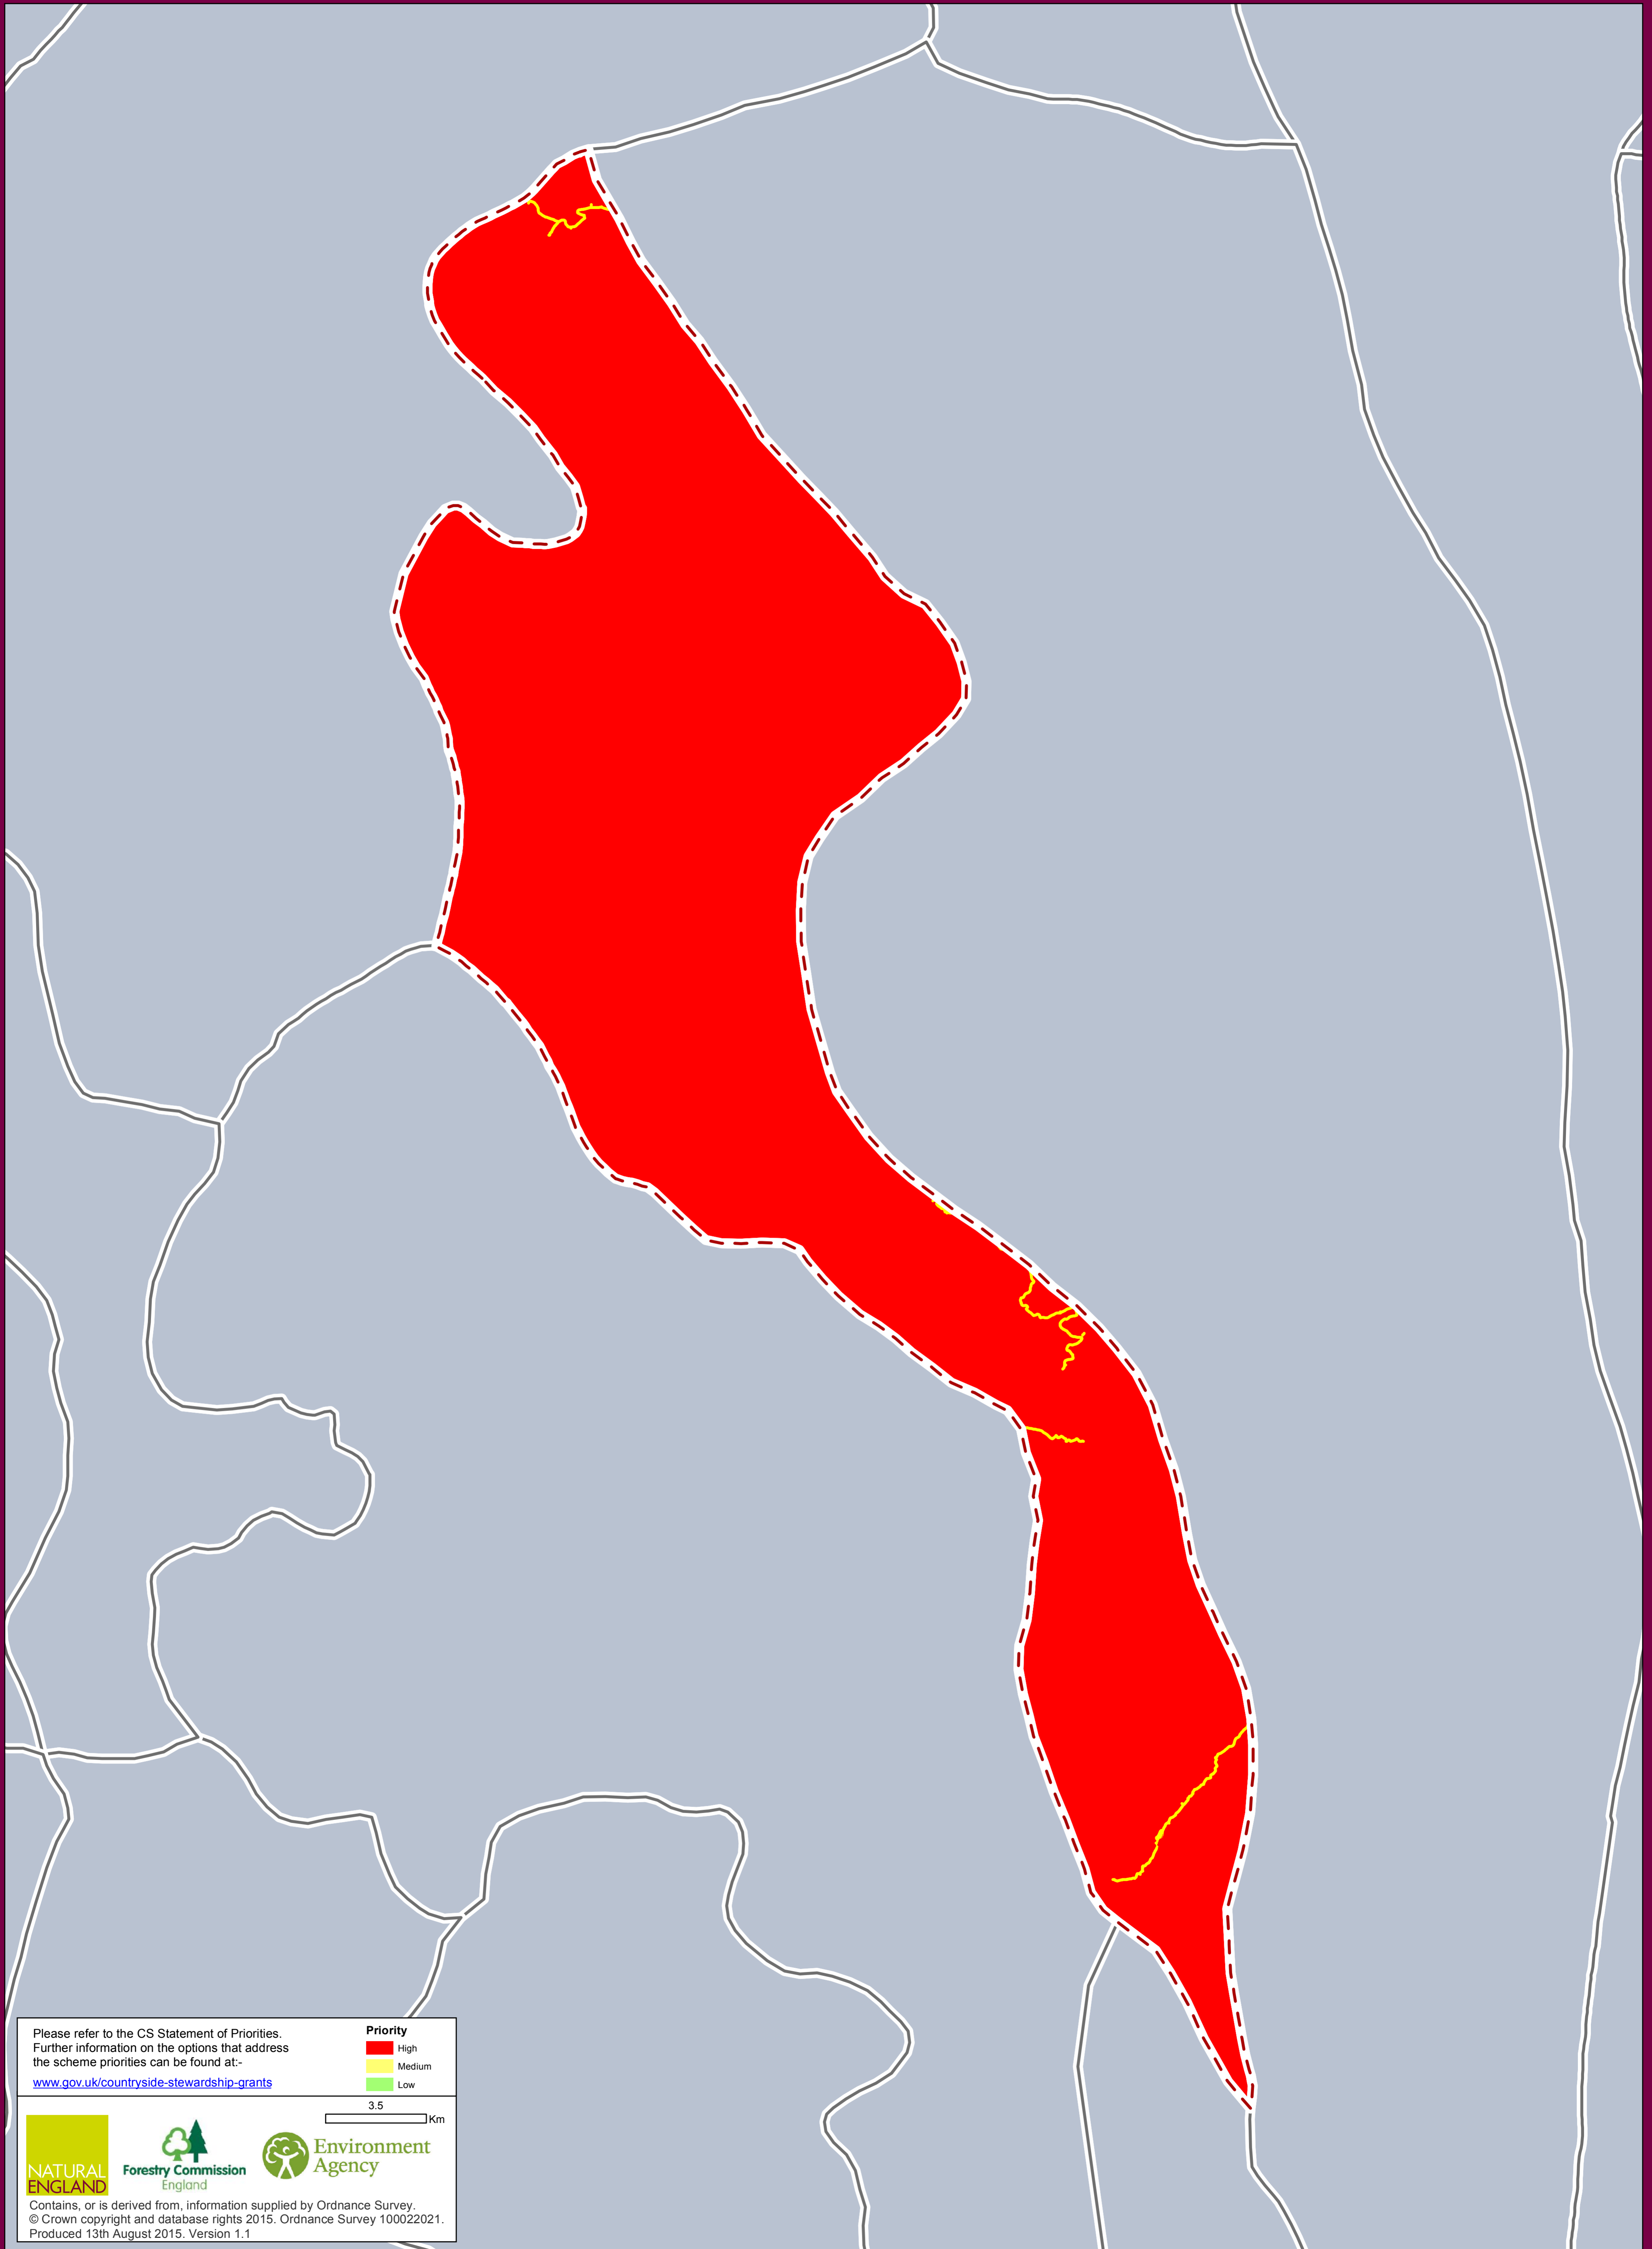

Countryside Stewardship Mid Tier Targeting Priorities Yorkshire Southern Pennine Fringe NCA (37)

Please refer to the CS Statement of Priorities.
Further information on the options that address
the scheme priorities can be found at:-
www.gov.uk/countryside-stewardship-grants

Priority
High
Medium
Low

3.5 Km

Contains, or is derived from, information supplied by Ordnance Survey.
© Crown copyright and database rights 2015. Ordnance Survey 100022021.
Produced 13th August 2015. Version 1.1