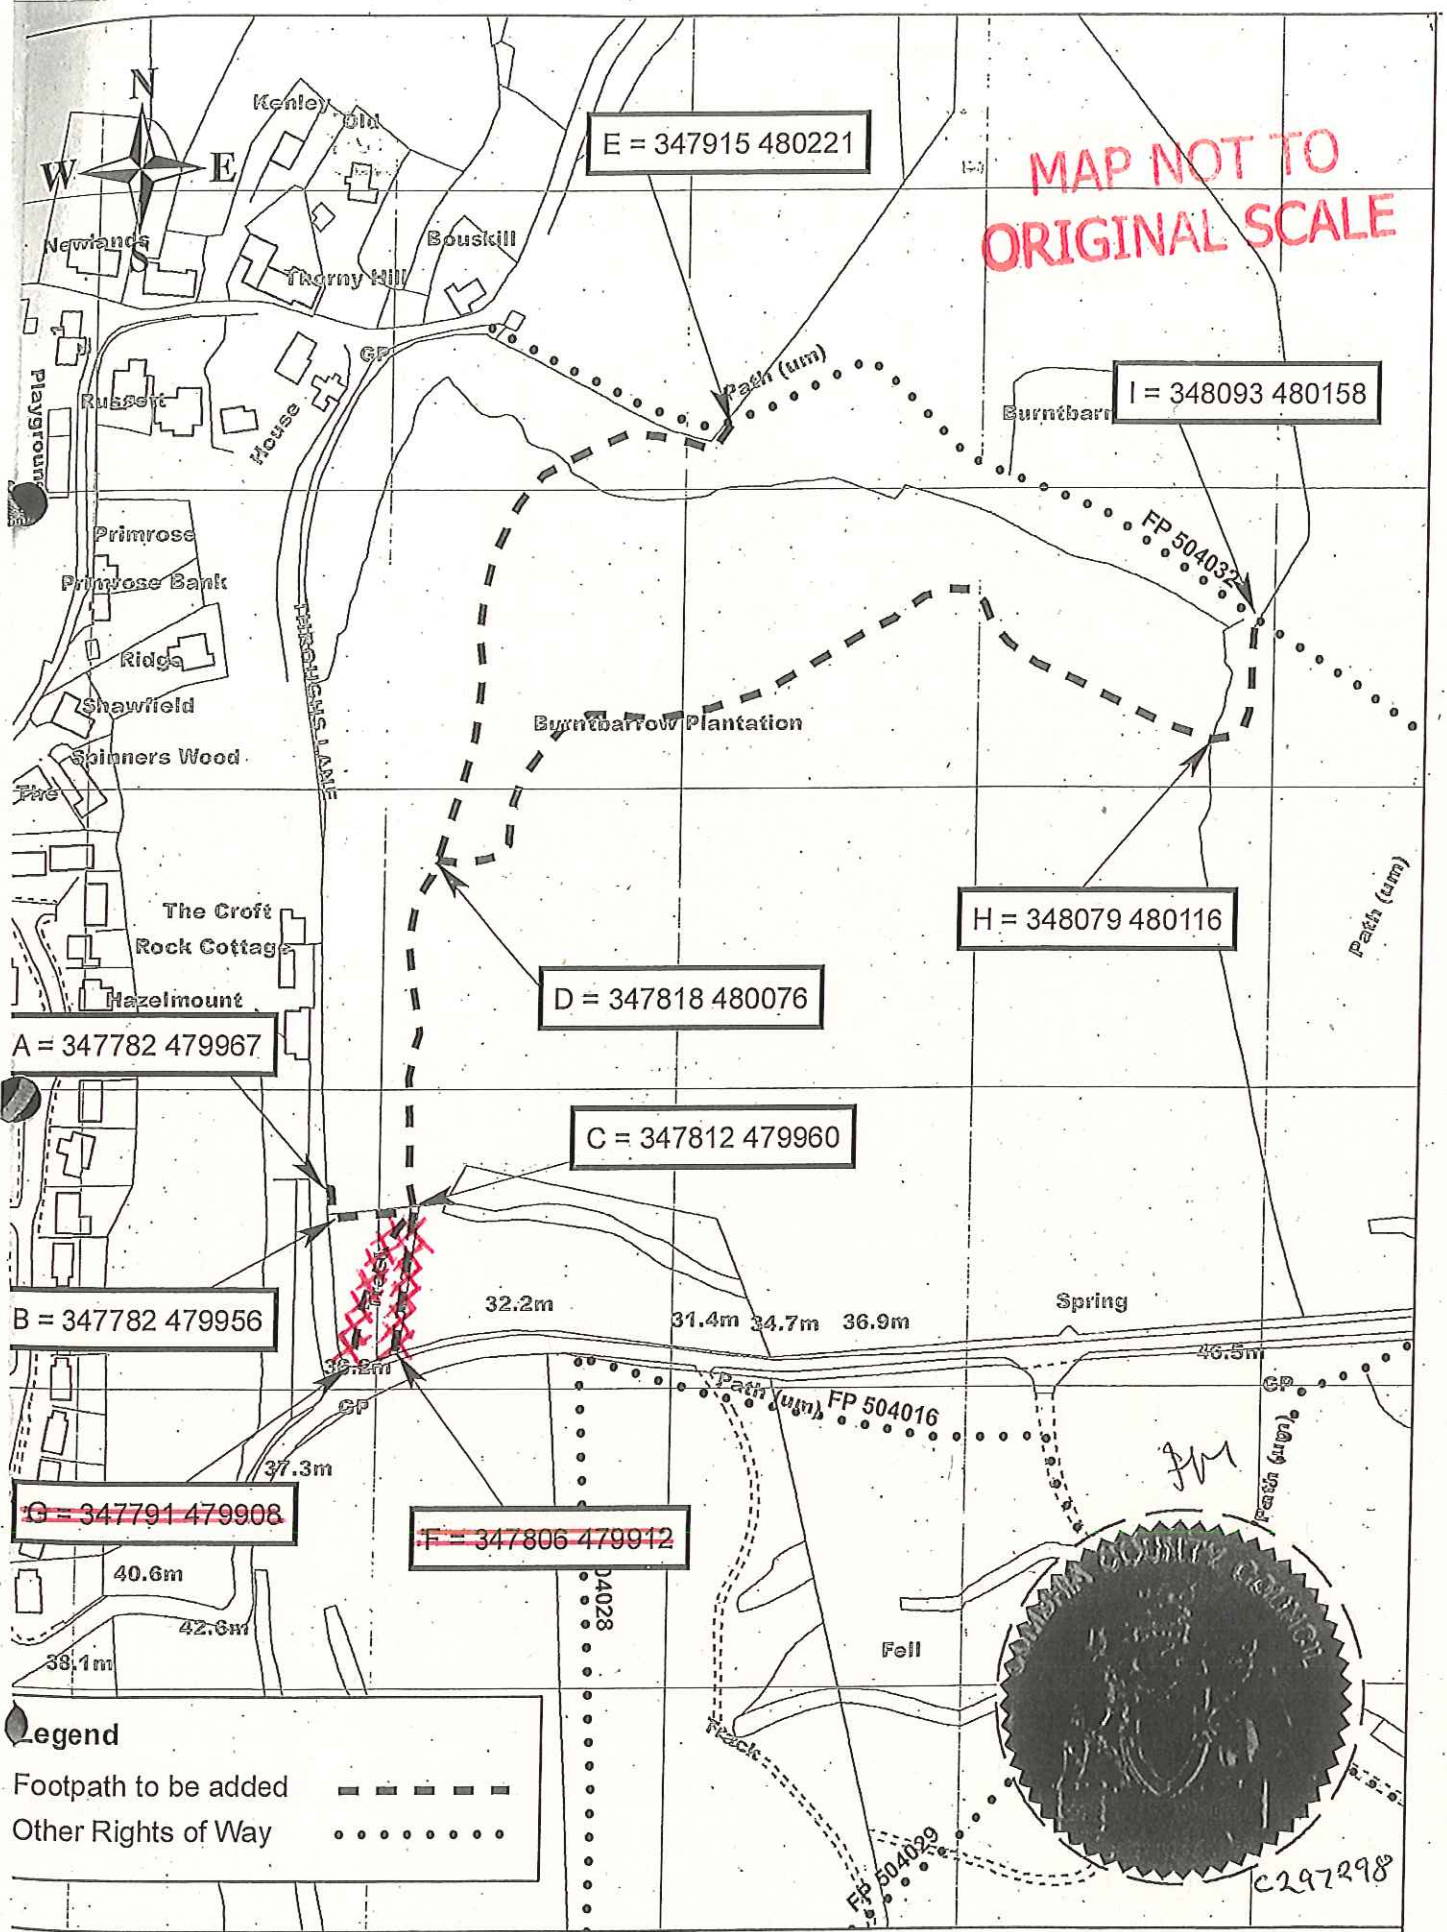

MAP NOT TO ORIGINAL SCALE

E = 347915 480221

I = 348093 480158

H = 348079 480116

D = 347818 480076

C = 347812 479960

A = 347782 479967

B = 347782 479956

~~G = 347791 479908~~

~~F = 347806 479912~~

Legend

Footpath to be added - - - - -

Other Rights of Way

Wildlife and Countryside Act 1981 Section 53
 Definitive Map Modification Order
 Burntbarrow, Storth