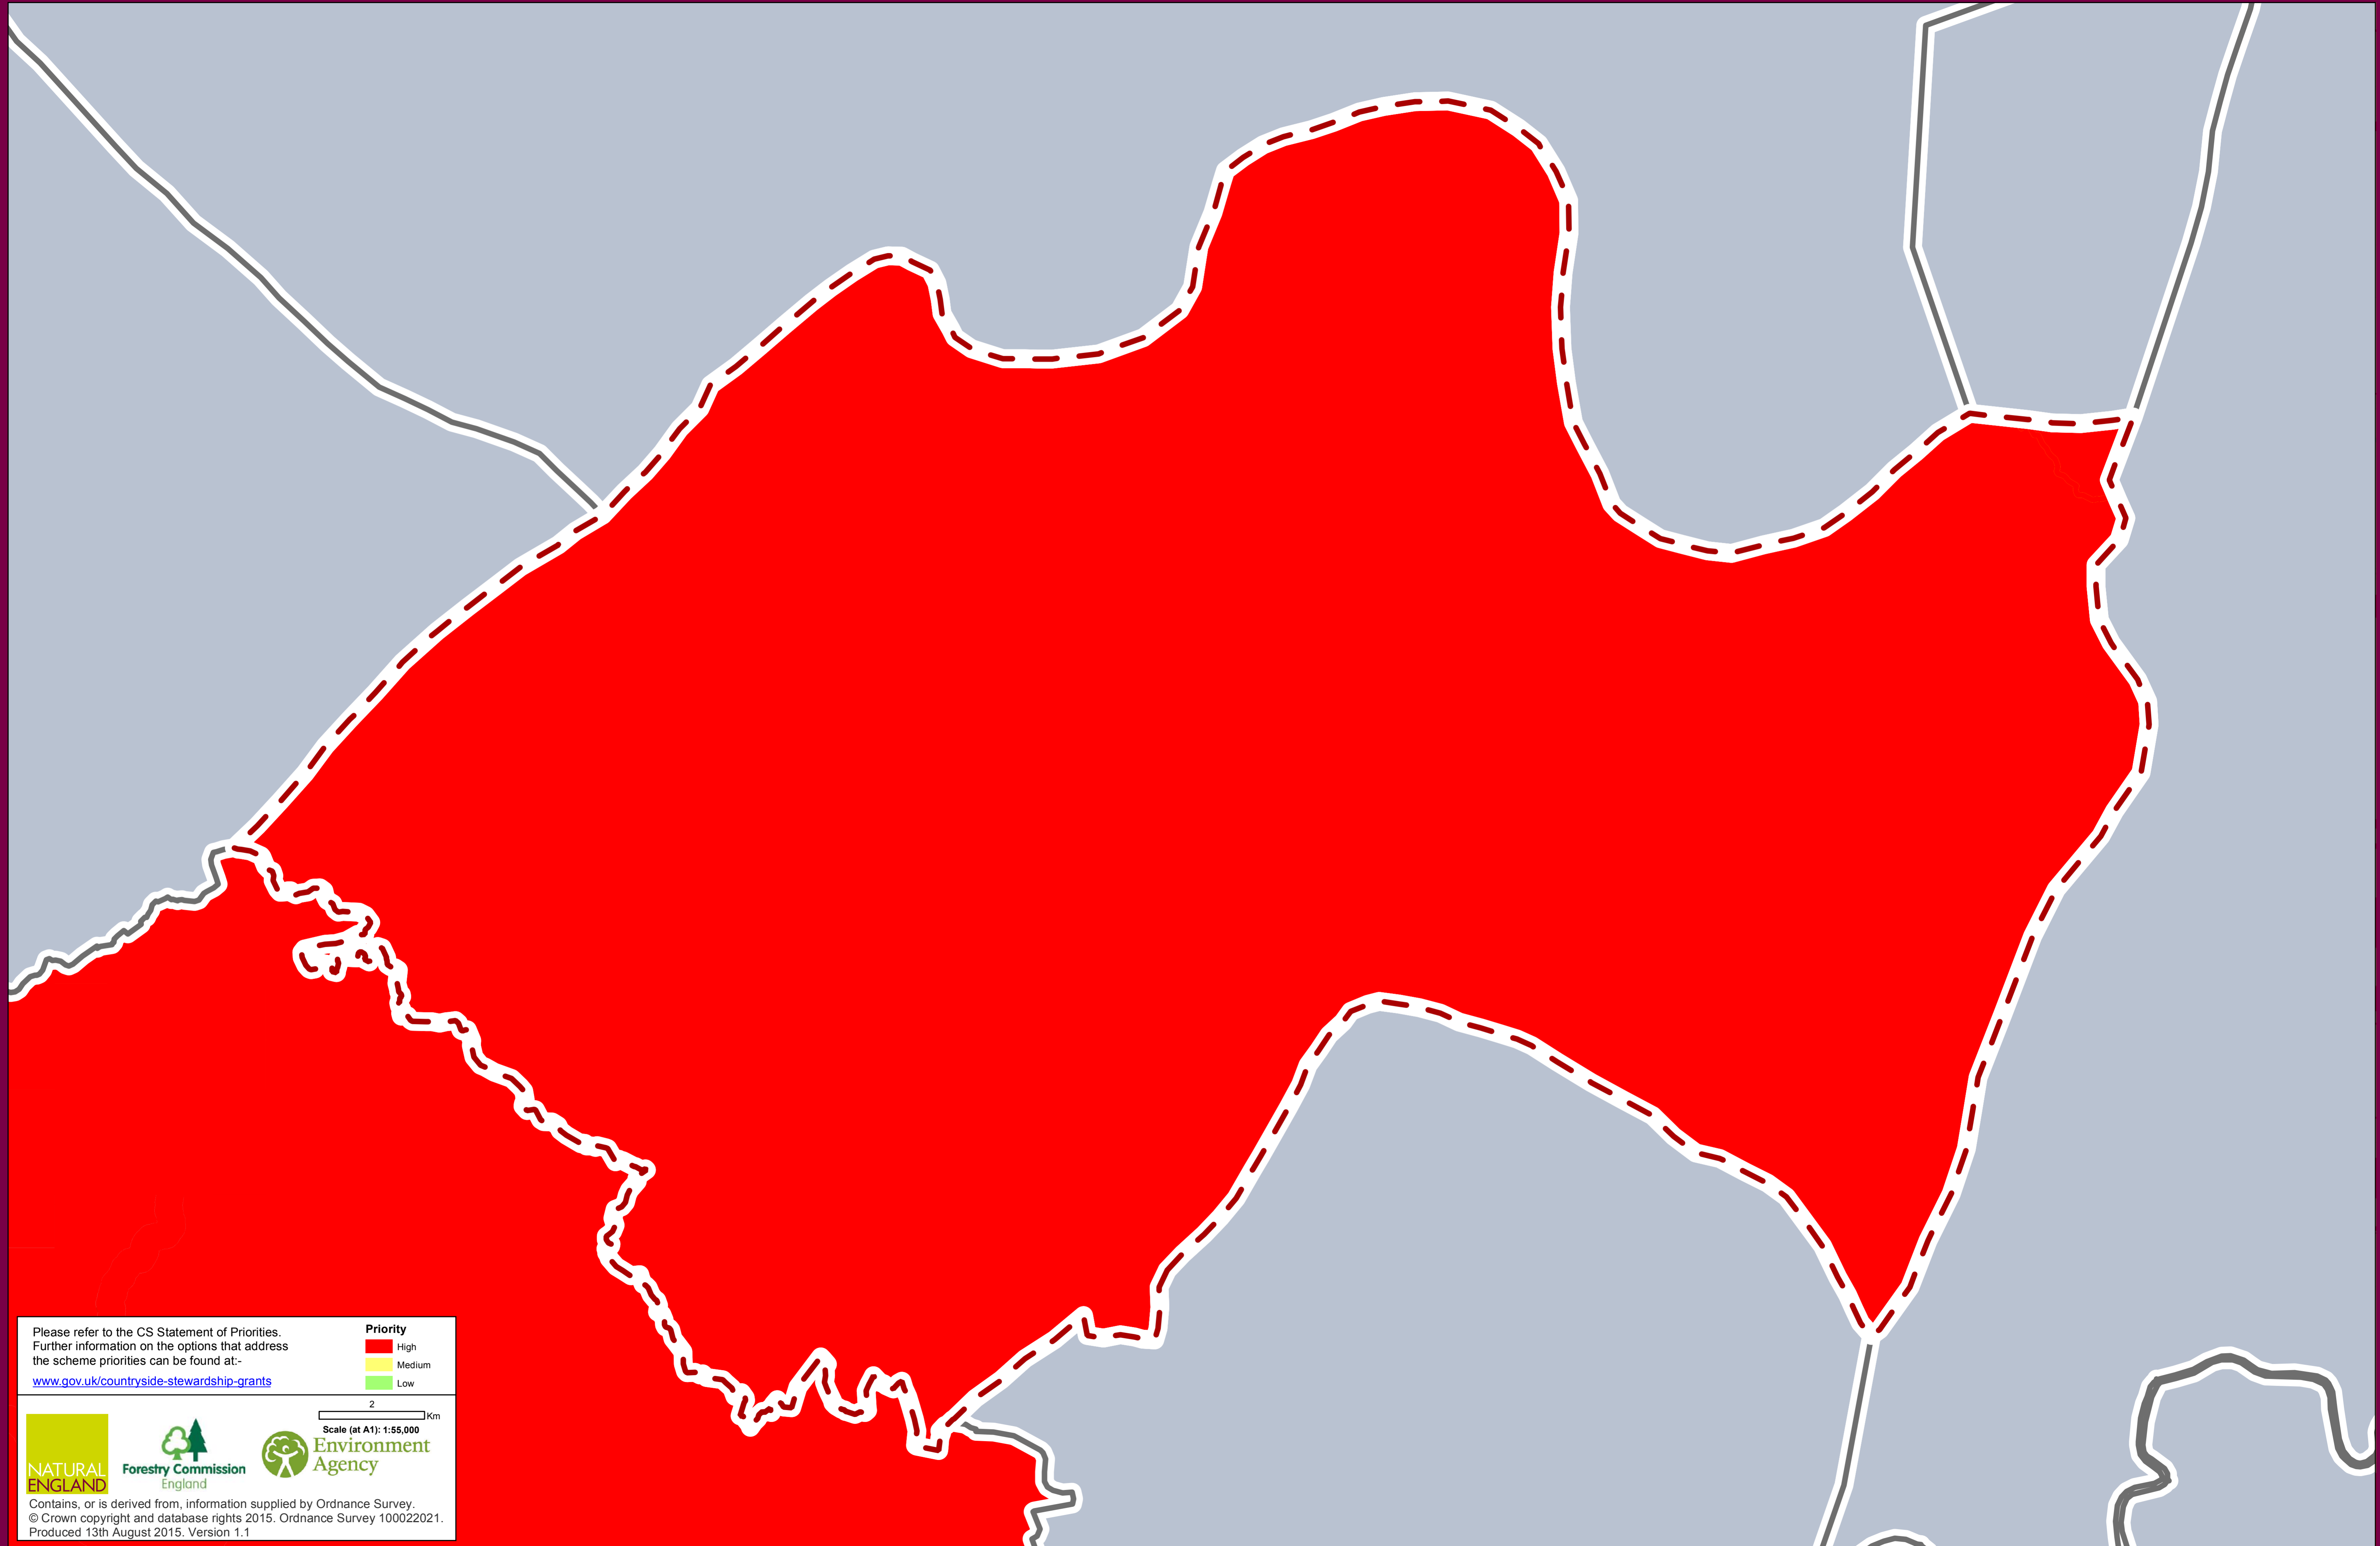

Countryside Stewardship Mid Tier Targeting Priorities South Herefordshire and Over Severn NCA (104)

Please refer to the CS Statement of Priorities.
Further information on the options that address
the scheme priorities can be found at:-

www.gov.uk/countryside-stewardship-grants

Priority
High
Medium
Low

2 Km
Scale (at A1): 1:55,000

Contains, or is derived from, information supplied by Ordnance Survey.
© Crown copyright and database rights 2015. Ordnance Survey 100022021.
Produced 13th August 2015. Version 1.1