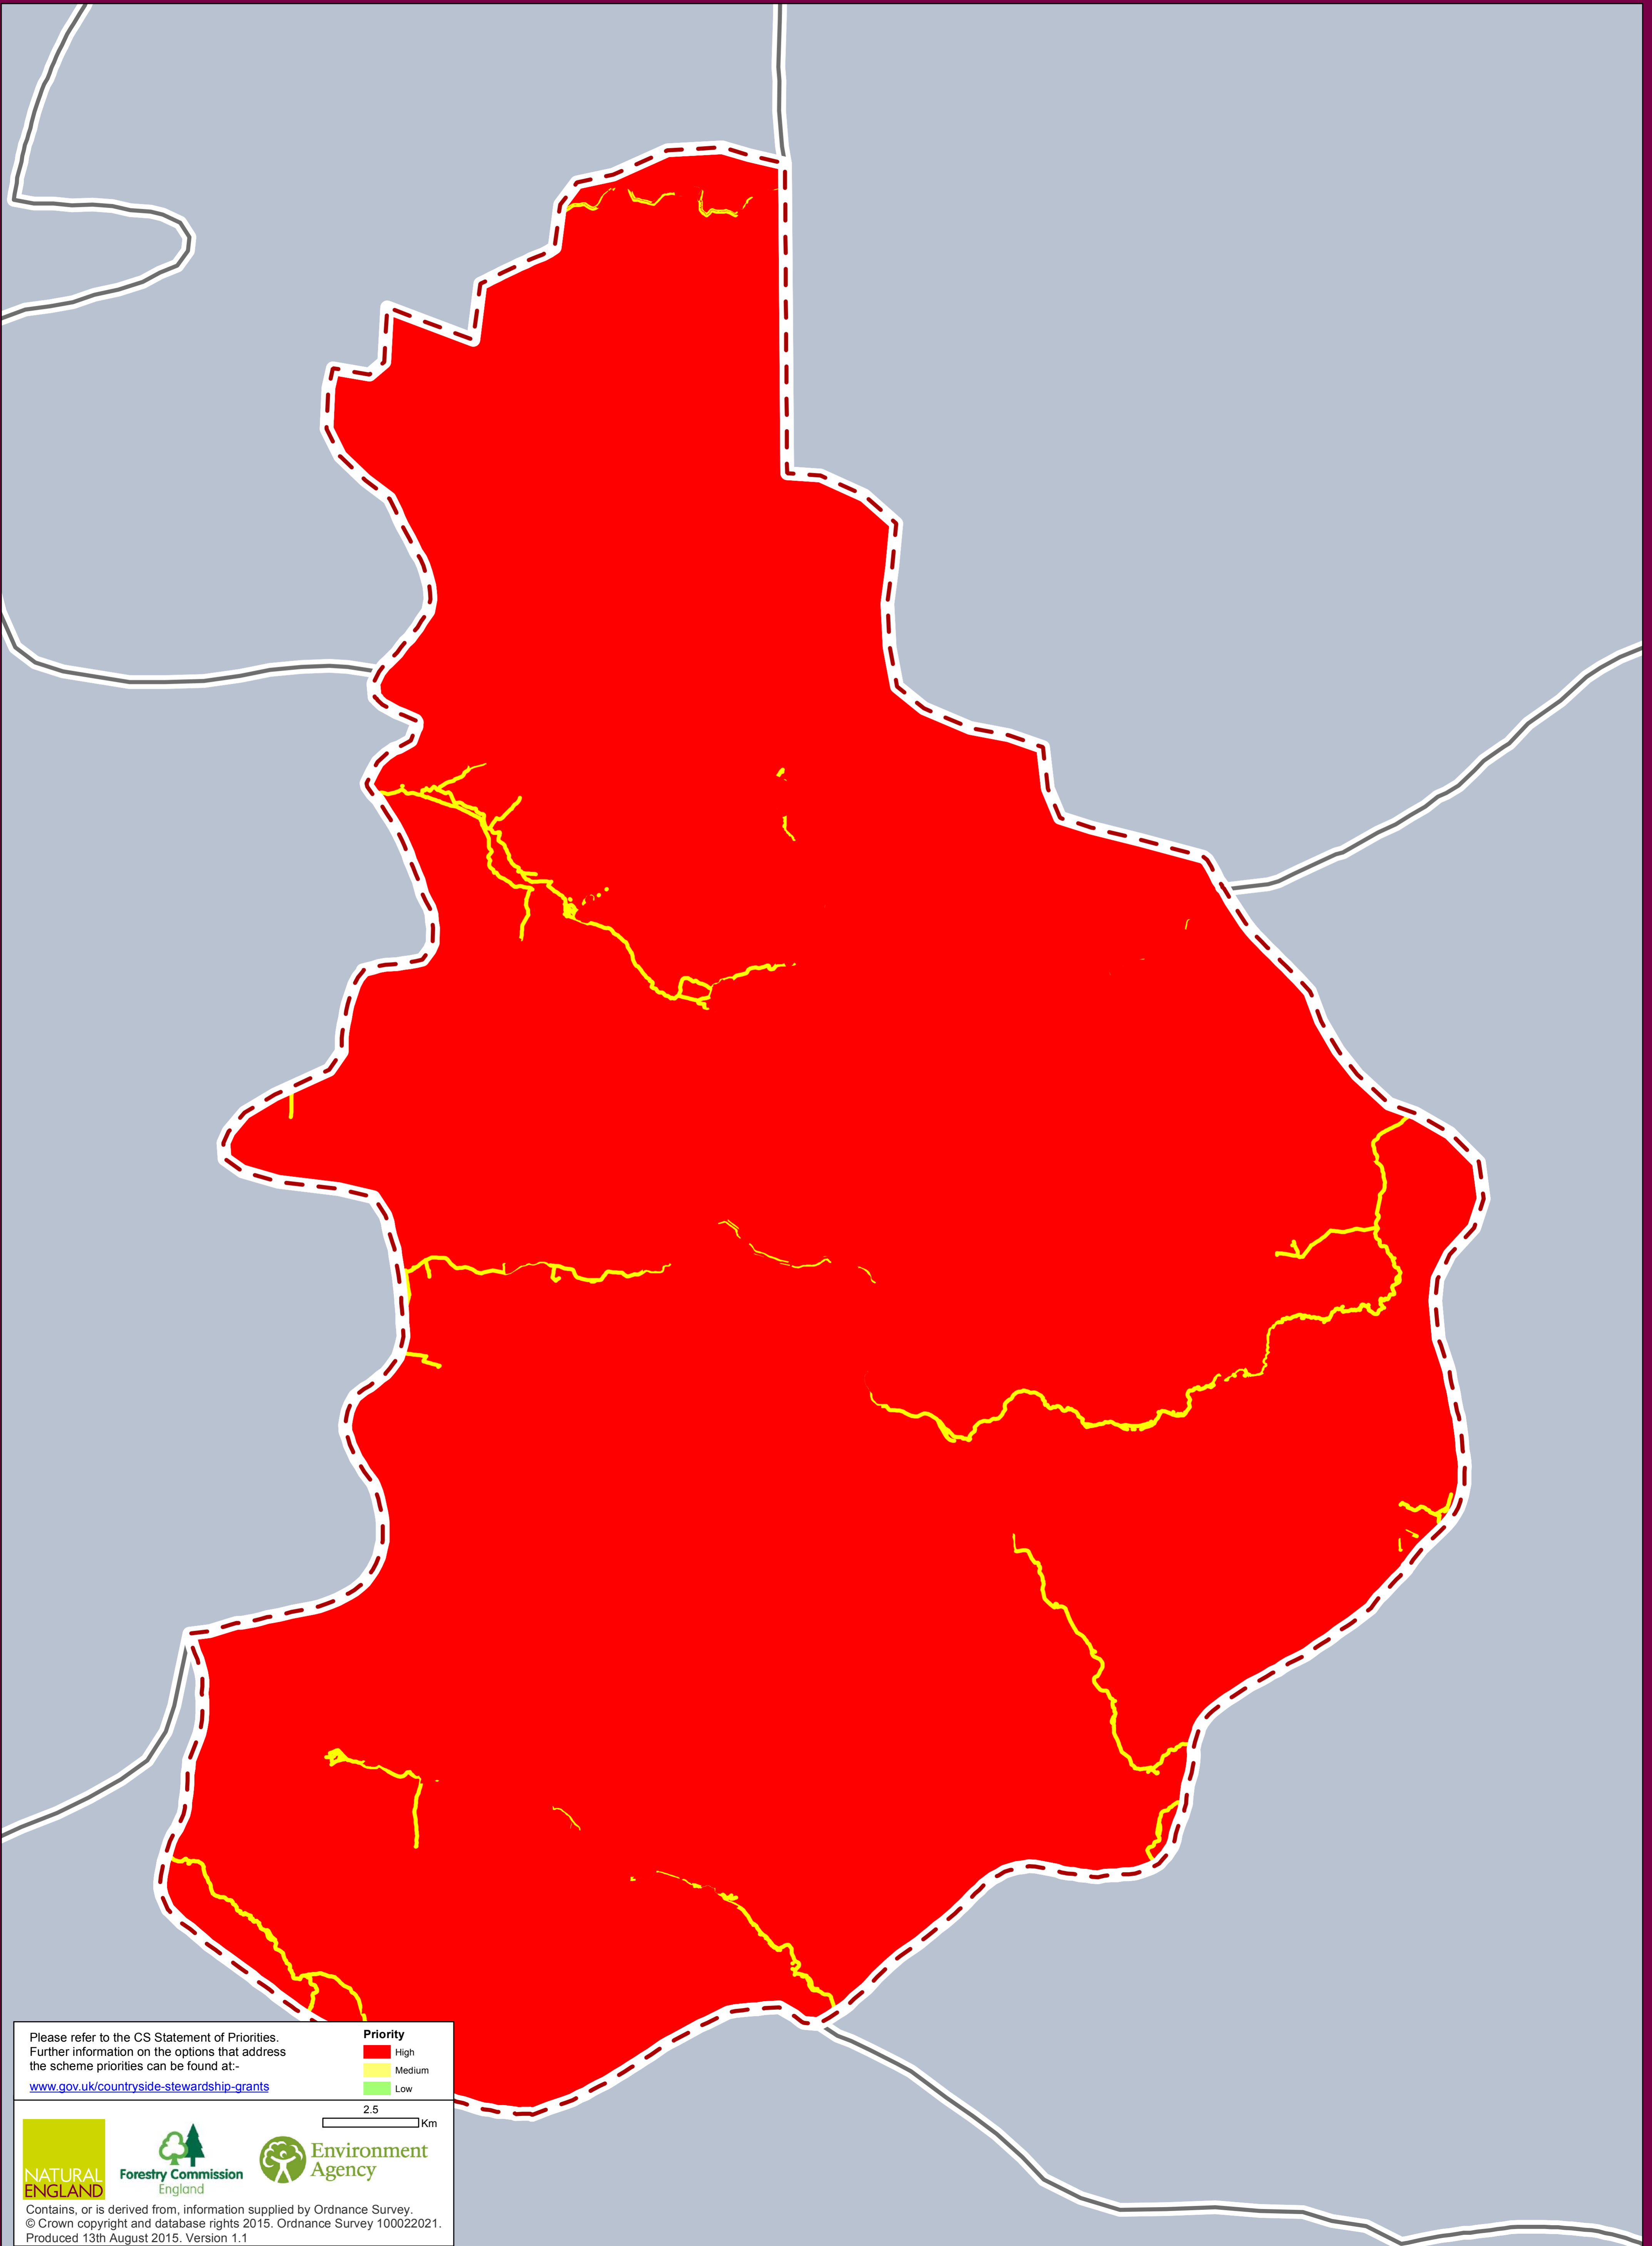

Countryside Stewardship Mid Tier Targeting Priorities Breckland NCA (85)

Please refer to the CS Statement of Priorities.
Further information on the options that address
the scheme priorities can be found at:-
www.gov.uk/countryside-stewardship-grants

Priority
High
Medium
Low

2.5 Km

Contains, or is derived from, information supplied by Ordnance Survey.
© Crown copyright and database rights 2015. Ordnance Survey 100022021.
Produced 13th August 2015. Version 1.1