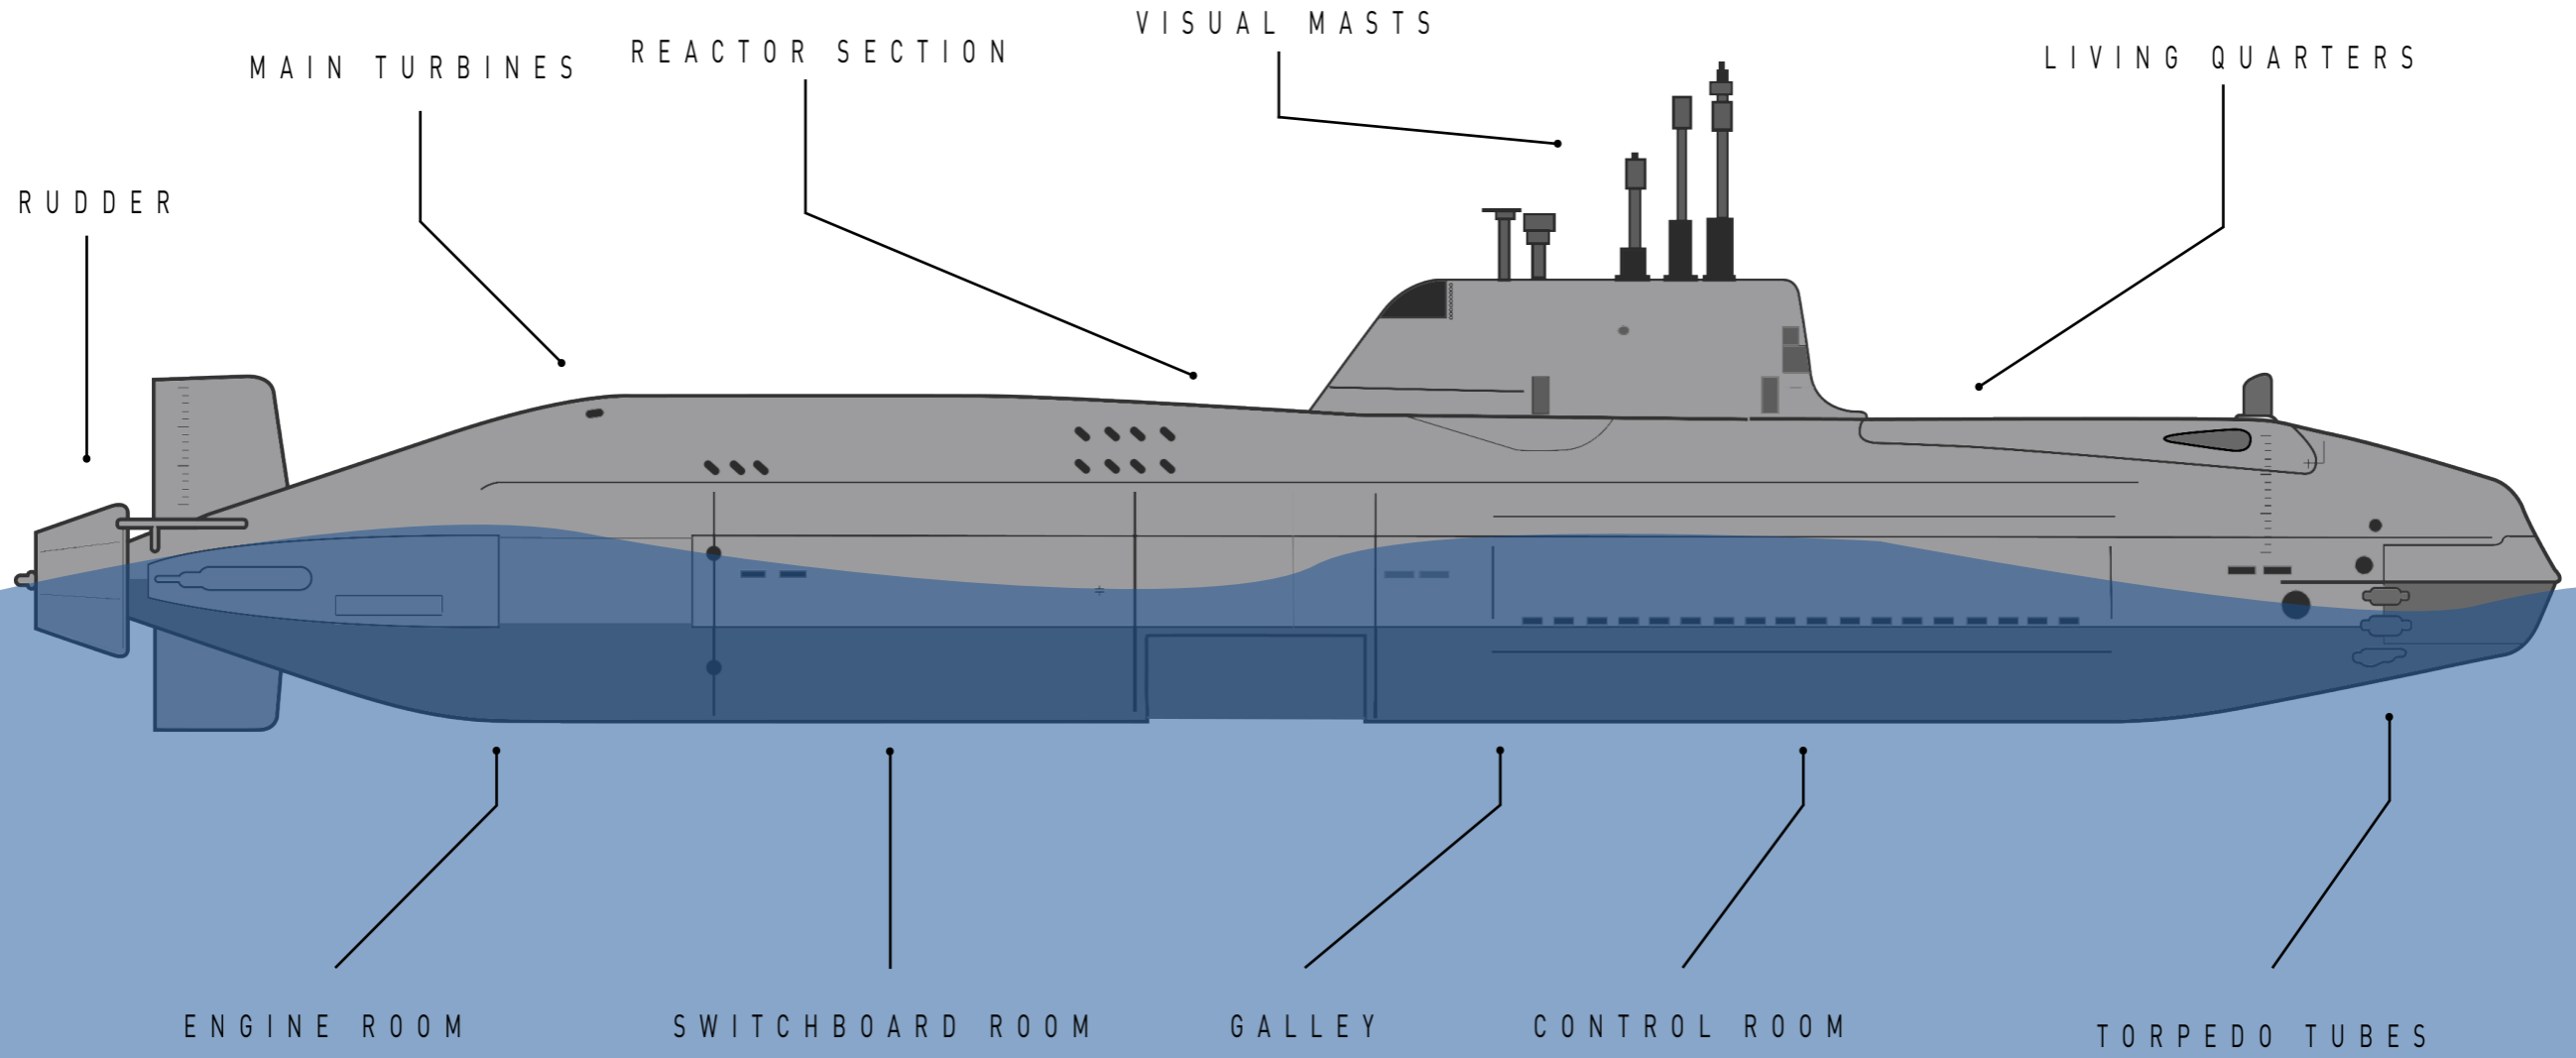

# ARTFUL

THE UK'S MOST ADVANCED NUCLEAR SUBMARINE

97<sub>m</sub> LENGTH

MONTHS  
WITHOUT  
SURFACING

3

100 CREW

CREATES ITS  
OWN FRESH  
WATER &  
OXYGEN

ARTFUL CAN CIRCUMNAVIGATE  
THE WORLD WITHOUT  
SURFACING

ARTFUL CAN STRIKE TARGETS UP TO  
1,200M FROM THE COAST WITH  
TOMAHAWK MISSILES