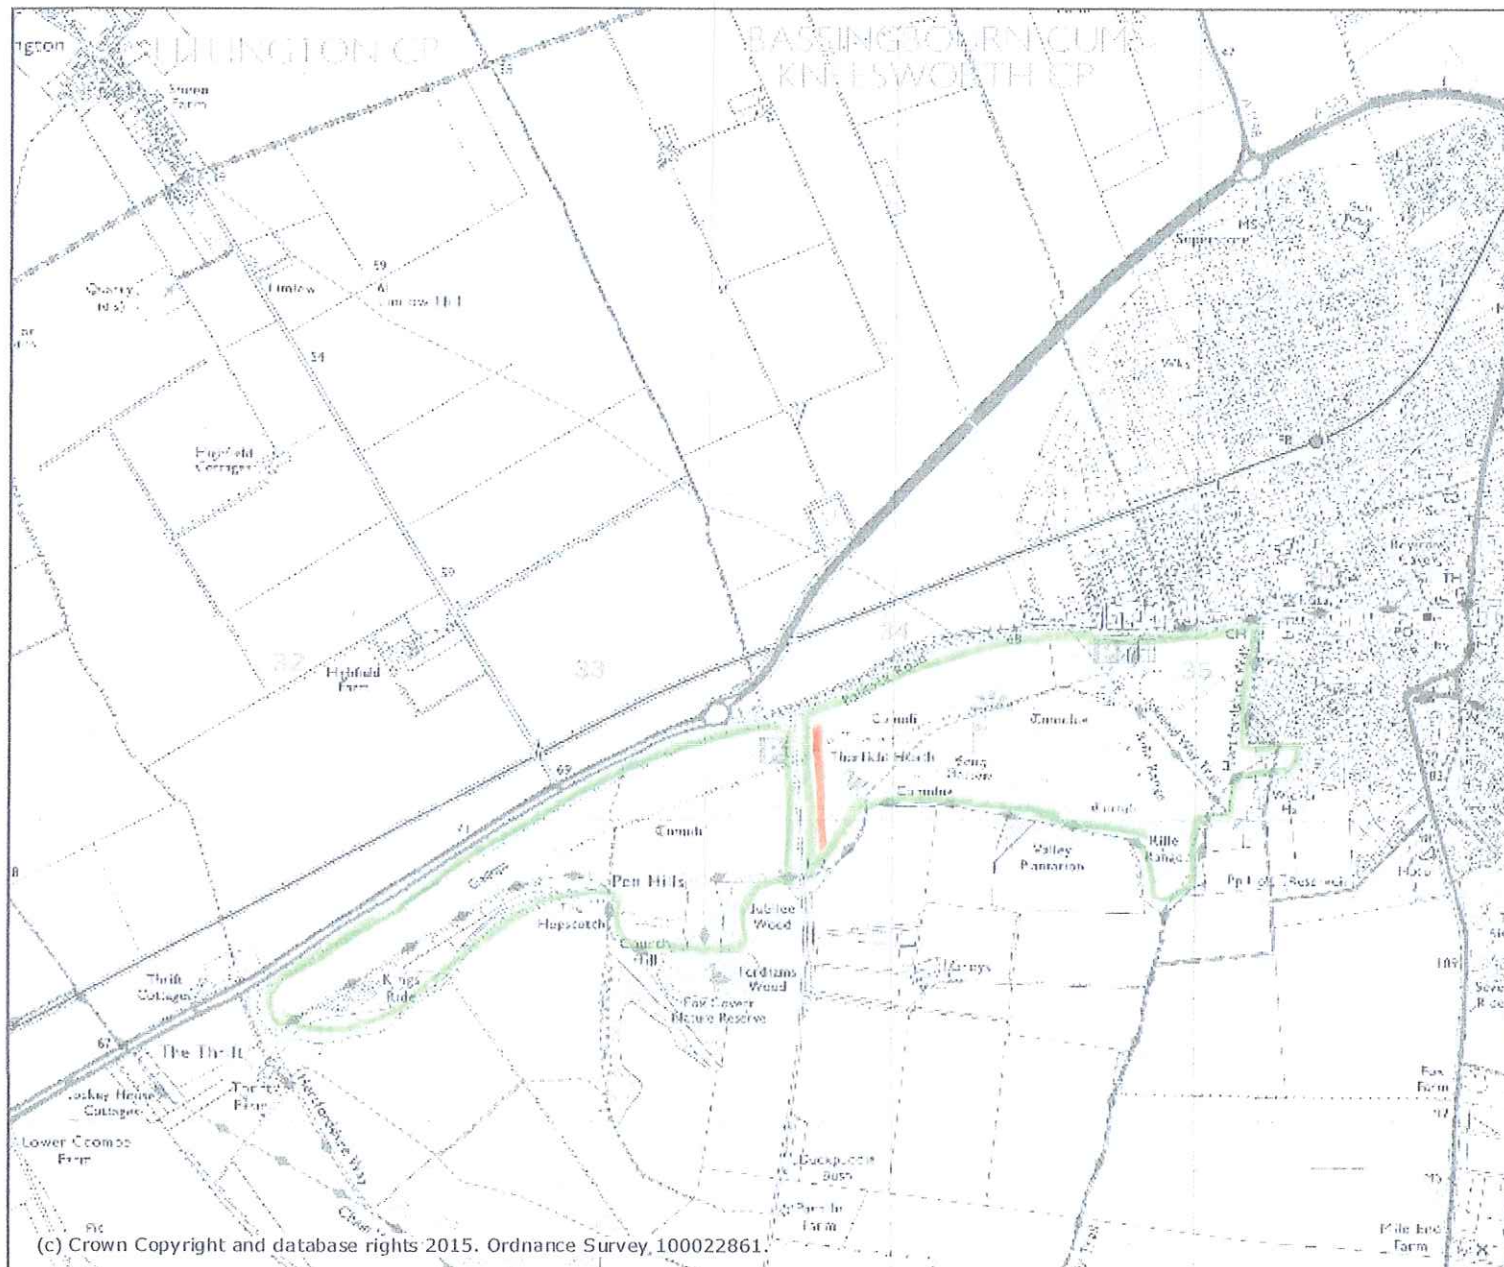

# Therfield Heath 1:25,000

Projection = OSGB36  
xmin = 529400  
ymin = 237700  
xmax = 537800  
ymax = 243300

Map produced by MAGIC on 30 March, 2015.  
Copyright resides with the data suppliers and the map must not be reproduced without their permission. Some information in MAGIC is a snapshot of the information that is being maintained or continually updated by the originating organisation. Please refer to the metadata for