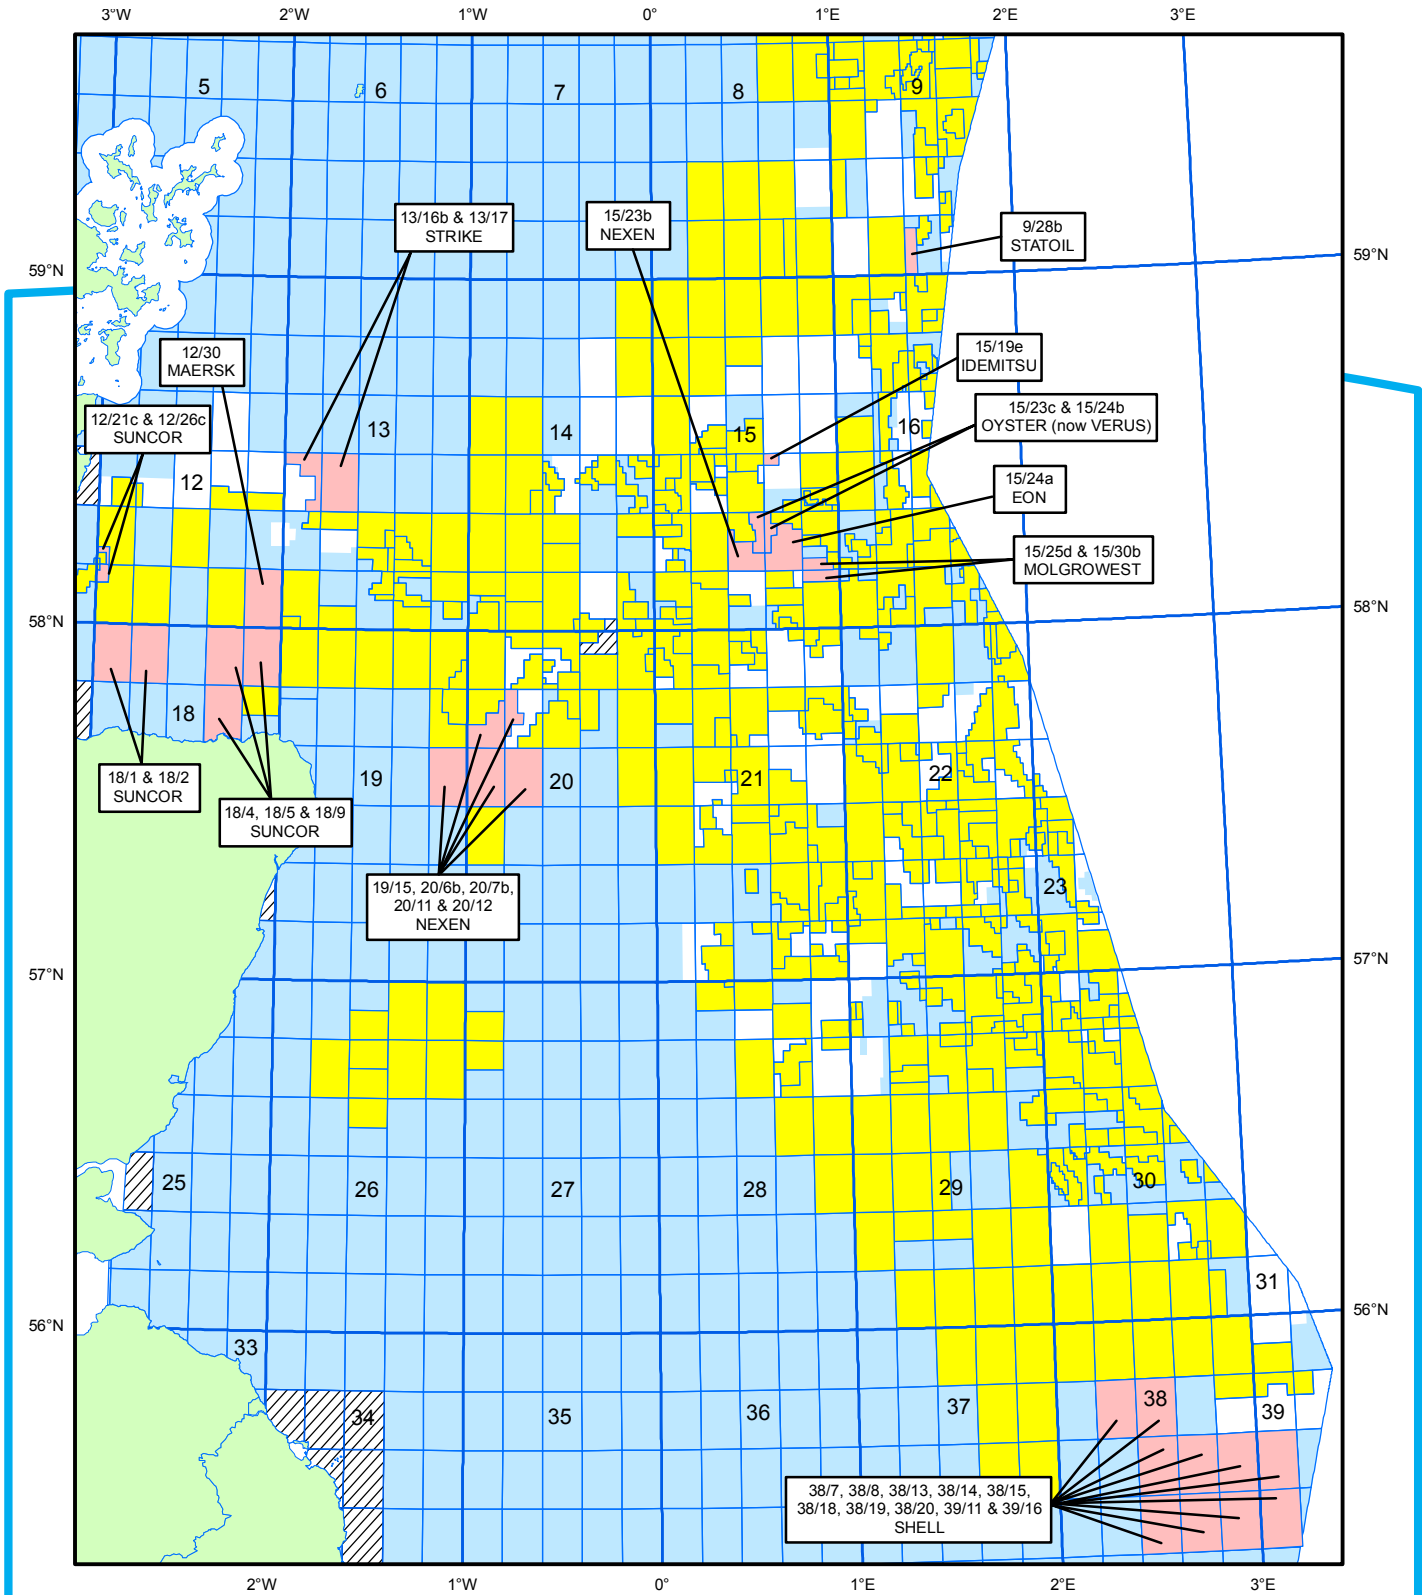

UK Continental Shelf 28th Round of Offshore Licensing

Map 2 Northern North Sea

1:2,400,000

28rd Blocks potential awards 2015

- Blocks currently under licence
- Blocks on Offer
- Excluded blocks

Quadrants & Blocks				
1	2	3	4	5
6	7	8	9	10
11	12	13	14	15
16	17	18	19	20
21	22	23	24	25
26	27	28	29	30